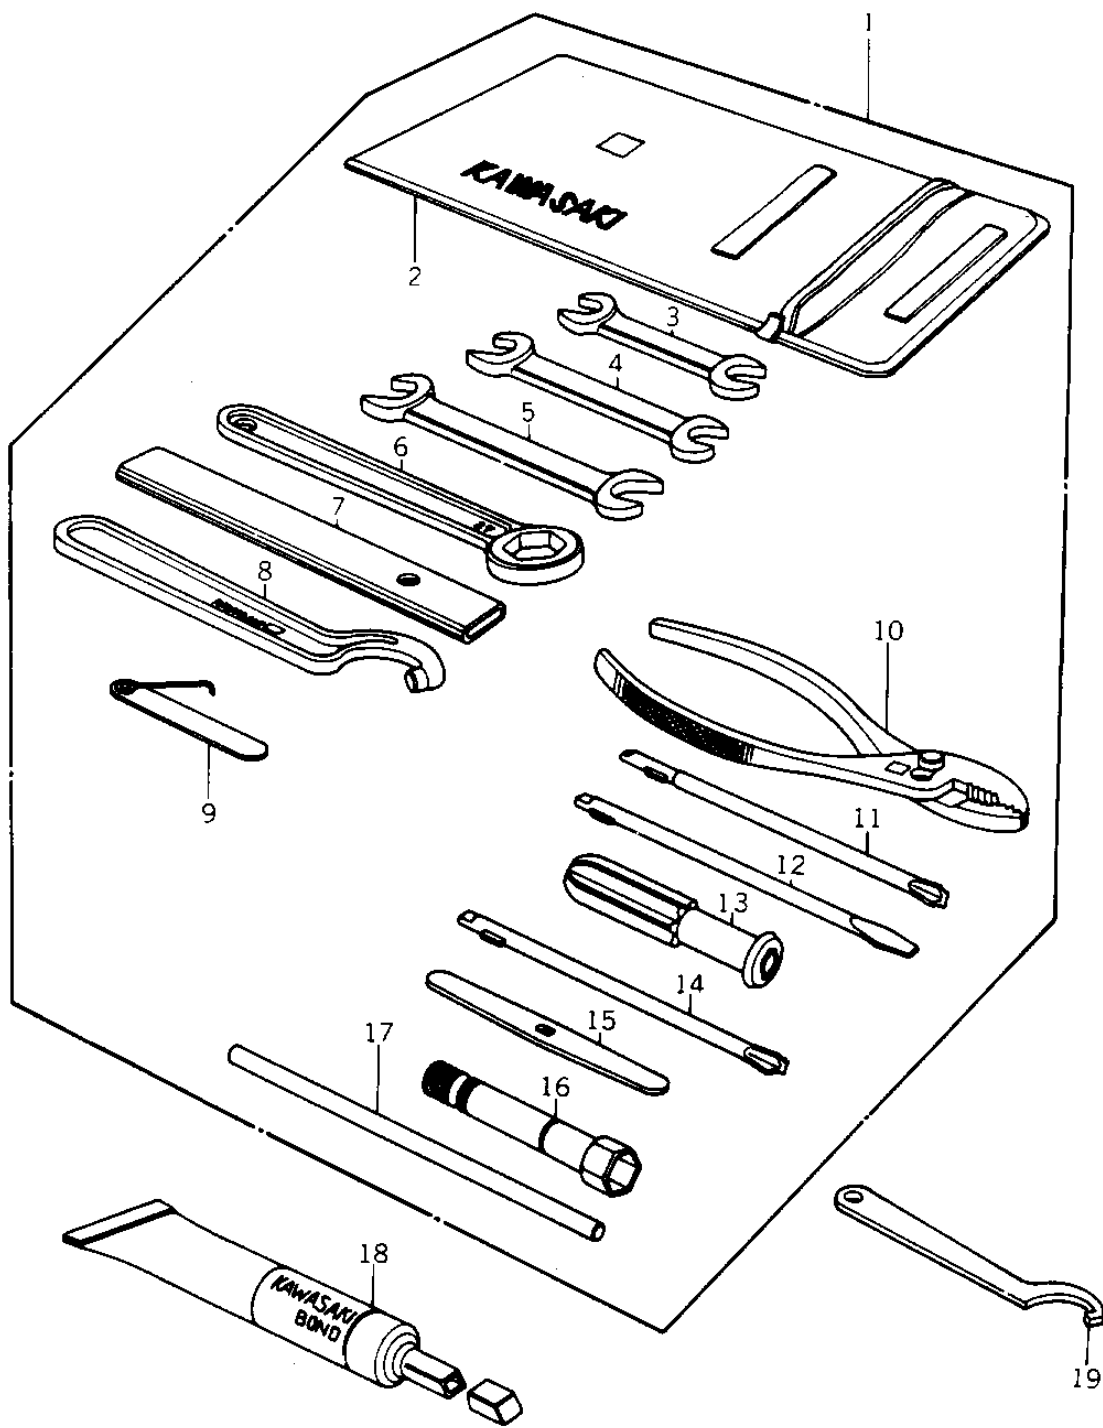

1977 1000 LTD PARTS DIAGRAM

OWNER TOOLS ('77-'78 B1/B2)

1977 1000 LTD PARTS LIST

OWNER TOOLS ('77-'78 B1/B2)

ITEM NAME	PART NUMBER	QUANTITY
TOOL KIT (Ref # 1)	56007-049	1
BAG,TOOL (Ref # 2)	56008-006	1
WRENCH,OPEN,8X10 (Ref # 3)	92126-001	1
WRENCH,OPEN END,12X13 (Ref # 4)	92126-002	1
TOOL-WRENCH,OPEN END, (Ref # 5)	92110-1153	1
TOOL-WRENCH,BOX END,2 (Ref # 6)	92110-1147	1
TOOL-WRENCH,BOX END,2 (Ref # 7)	92111-004	1
92110-1035 (Canada) (Ref # 8)	92108-007	1
GAUGE,THICKENSS (Ref # 9)	92128-001	1
PLIERS,160MM (Ref # 10)	92112-003	1
TOOL-DRIVER (Ref # 11)	92107-1052	1
92107-1052 (Canada) (Ref # 12)	92107-007	1
92106-1001 (Canada) (Ref # 13)	92106-004	1
92107-1002 (Canada) (Ref # 14)	92107-008	1
LEVER,SCREW DRIVER (Ref # 15)	92111-006	1
WRENCH,SPARK PLUG (Ref # 16)	92108-008	1
BAR,SPARK PLUG WRENCH (Ref # 17)	92111-005	1
LIQUID GASKET (Ref # 18)	92104-002	1
ADJUSTER,REAR SHOCK (Ref # 19)	92108-014	1