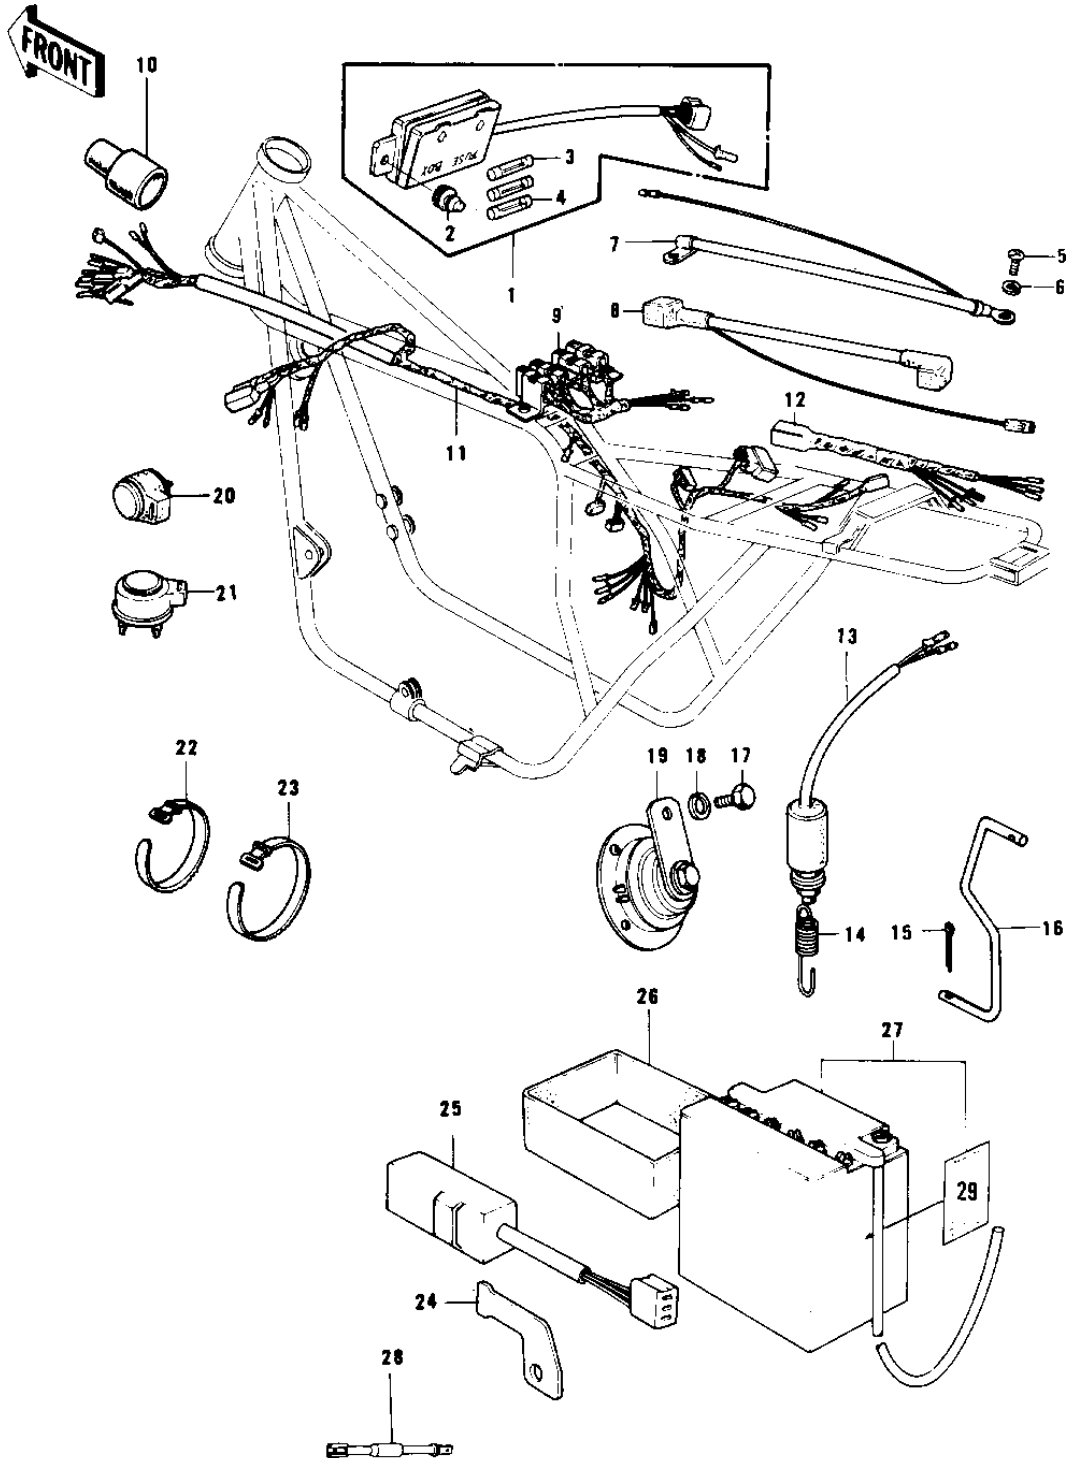

1977 1000 LTD PARTS DIAGRAM

CHASSIS ELECTRICAL EQUIPMENT ('77-'78 B1)

1977 1000 LTD PARTS LIST

CHASSIS ELECTRICAL EQUIPMENT ('77-'78 B1)

ITEM NAME	PART NUMBER	QUANTITY
FUSE ASSY (Ref # 1)	26004-035	1
DAMPER RUBBER,FUSE (Ref # 2)	92075-279	1
FUSE-20A (Ref # 3)	26006-005	1
FUSE 10A (Ref # 4)	26006-003	1
UNAVAILABLE IN PRICE BOOK (Ref # 5)	9200-137	1
WASHER SPRING 6MM (Ref # 6)	461F0600	1
WIRE,BATTERY GROUND (Ref # 7)	26010-054	1
WIRE,STARTER LEAD (Ref # 8)	26010-053	1
WIRING HARNESS,CENTER (Ref # 9)	26002-057	1
COVER WIRING HARNESS (Ref # 10)	26009-003	1
WIRING HARNESS,MAIN (Ref # 11)	26001-1003	1
WIRING HARNESS,REAR (Ref # 12)	26002-031	1
SWITCH-BRAKE LAMP (Ref # 13)	27010-017	1
SPRING BRAKE LAMP SW (Ref # 14)	27011-009	1
PIN COTTER 1.6X10 (Ref # 15)	550D1610	1
HOOK,BRK LAMP SW SPR (Ref # 16)	27012-010	1
BOLT-SMALL-UPSET,8X16 (Ref # 17)	115G0816	1
WASHER SPRING 8MM (Ref # 18)	461F0800	1
HORN (Ref # 19)	27003-1006	1
RELAY-TURN SIGNAL (Ref # 20)	27002-011	1
RELAY,TURN SIGNAL (Ref # 21)	27002-016	1
BAND,SHORT (Ref # 22)	92072-030	1
BAND,WIRING HARNESS (Ref # 23)	92072-056	1
BRACKET,OUTAGE SWITCH (Ref # 24)	32060-014	1
SWITCH,OUTAGE,INDICTR (Ref # 25)	28019-001	1
CASE,BATTERY (Ref # 26)	32099-015	1
BATTERY YB14L-A2 (Ref # 27)	26012-043	1
*** N.L.A. *** (Canada) (Ref # 27)	26012-049	1
REGULATOR (Ref # 28)	21066-026	1

1977 1000 LTD PARTS LIST

CHASSIS ELECTRICAL EQUIPMENT ('77-'78 B1)

ITEM NAME	PART NUMBER	QUANTITY
LABEL-WARNING,BATTERY (Ref # 29)	56040-1036	1