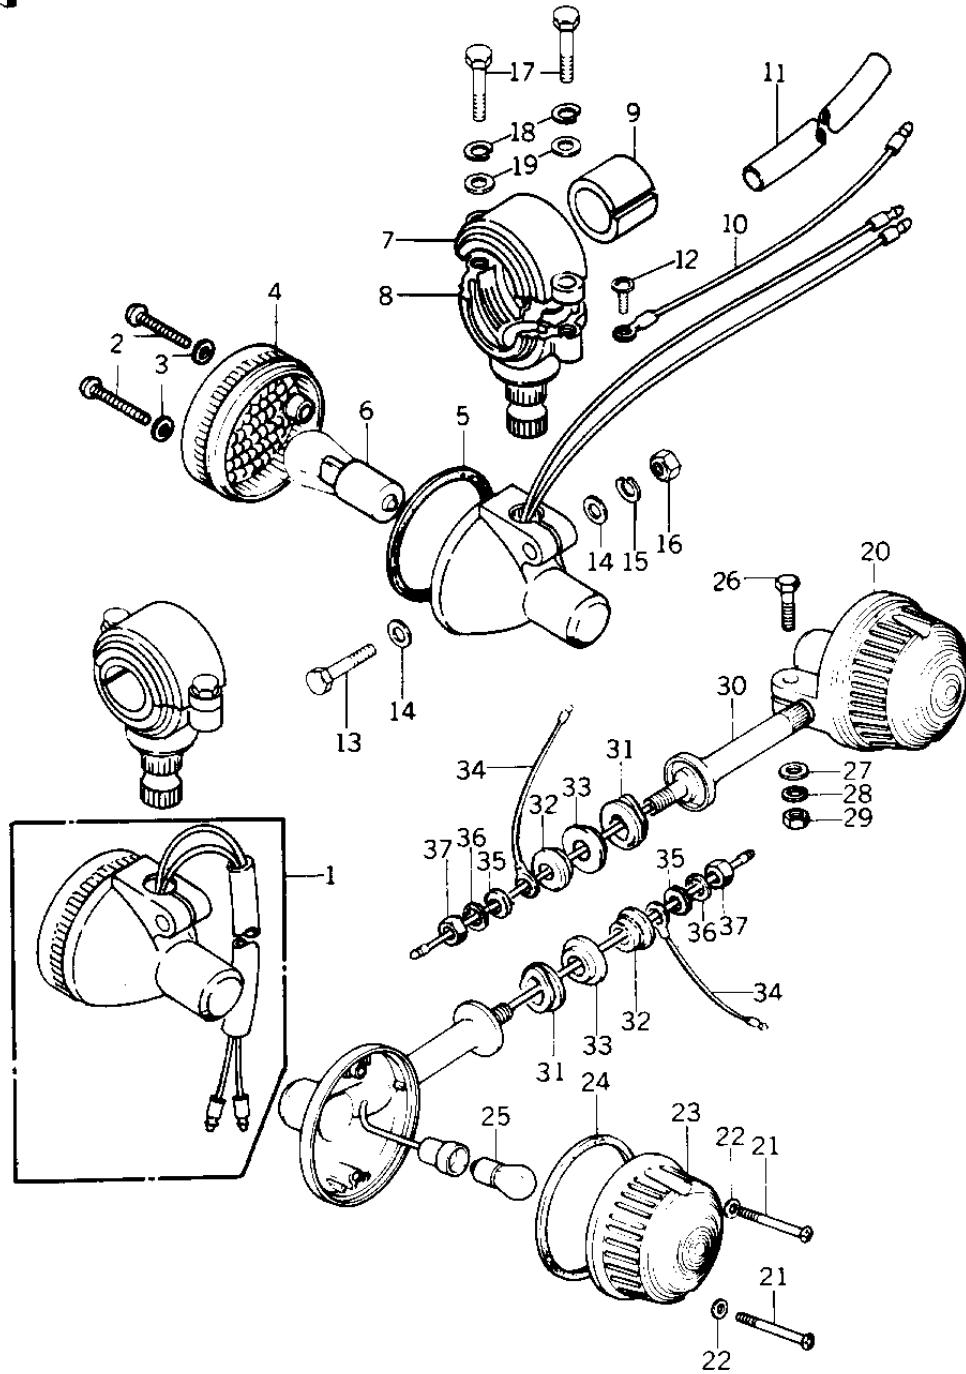

1977 1000 LTD PARTS DIAGRAM

TURN SIGNALS ('77-'78 B1/B2)

1977 1000 LTD PARTS LIST

TURN SIGNALS ('77-'78 B1/B2)

ITEM NAME	PART NUMBER	QUANTITY
LAMP,FRNT,TURN SIGNAL (Ref # 1)	23040-1004	1
SCREW-PAN HEAD,4X20 (Ref # 2)	220E0420A	1
WASHER-PLAIN,4MM (Ref # 3)	23058-002	2
LENS,TURN SIGNAL LAMP (Ref # 4)	23048-1001	1
GASKET-SIG LAMP LENS (Ref # 5)	23050-003	1
BULB,12V 23/8W (Ref # 6)	92069-060	1
BRACKET,SIGNAL LAMP (Ref # 7)	23051-1013	2
BRACKET,FRNT TURN SIG (Ref # 8)	23051-1004	1
DAMPER RUBBER (Ref # 9)	23066-003	1
WIRE,LEAD,TURN SIGNAL (Ref # 10)	26011-066	1
WIRE-TURN SIGNAL LEAD (Ref # 10)	26011-061	1
COVER-WIRING HARNESS (Ref # 11)	26009-004	1
SCREW PAN HEAD 3X5 (Ref # 12)	220B0305A	1
BOLT-UPSET (Ref # 13)	112G0630	2
WASHER PLAIN 6MM (Ref # 14)	411B0600	2
WASHER SPRING 6MM (Ref # 15)	461F0600	2
NUT 6MM (Ref # 16)	311B0600	2
BOLT (Ref # 17)	110N0516	1
WASHER SPRING 5MM (Ref # 18)	461F0500	1
WASHER-PLAIN,5MM (Ref # 19)	410D0500	1
LAMP ASSY,TURN SIGNAL (Ref # 20)	23040-034	1
LAMP-TURN SIGNAL (Ref # 20)	23040-029	1
SCREW-PAN HEAD,4X35 (Ref # 21)	220E0435A	1
LENS-SIGNAL LAMP (Ref # 23)	23048-1024	1
GASKET,TURN SIG LAMP (Ref # 24)	23050-002	1
BULB 12V 32CP (Ref # 25)	92069-055	1
BRACKET-TURN SIG LAMP (Ref # 30)	23078-001	1
BRACKET,TURN SIG LAMP (Ref # 30)	23051-1006	1
DAMPER RUBBER (Ref # 31)	92075-128	1

1977 1000 LTD PARTS LIST

TURN SIGNALS ('77-'78 B1/B2)

ITEM NAME	PART NUMBER	QUANTITY
COLLAR (Ref # 32)	92027-147	1
DAMPER RUBBER,SIG LM (Ref # 33)	92075-158	1
LEAD WIRE,SIGNAL LAMP (Ref # 34)	26011-063	1
WASHER,PLAIN (Ref # 35)	92022-239	1
WASHER SPRING 10MM (Ref # 36)	461F1000	1
NUT 10MM (Ref # 37)	315B1000	1