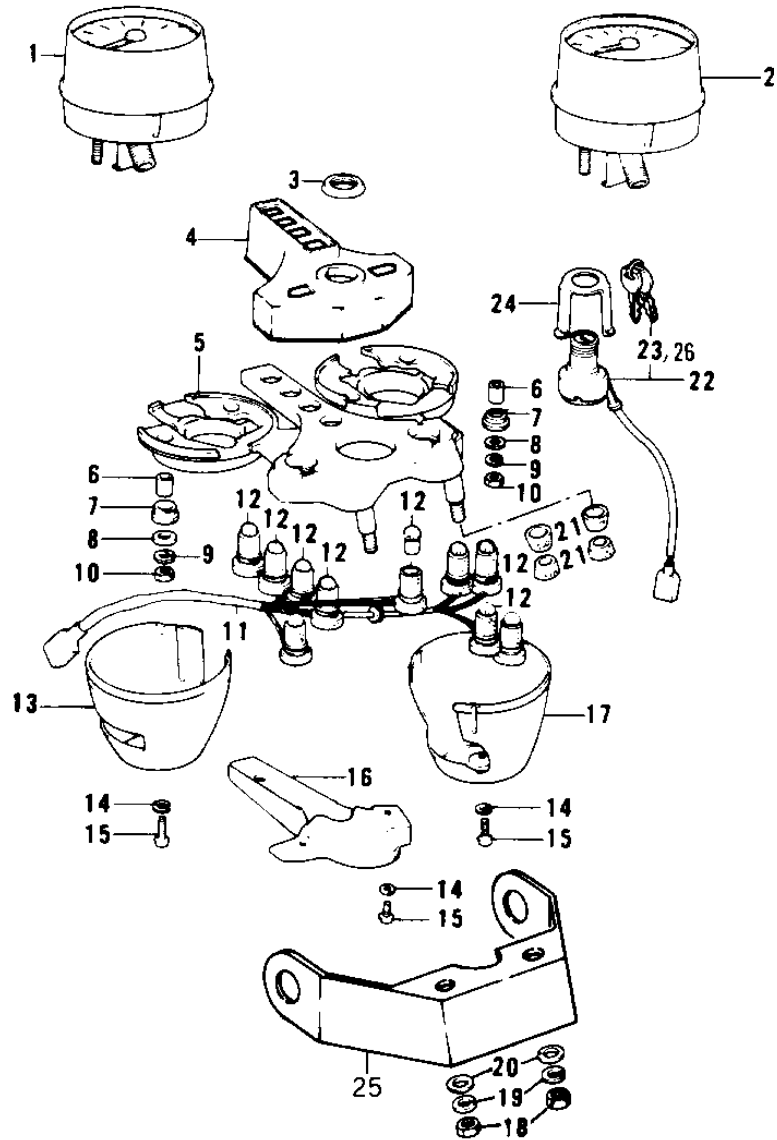

## 1977 1000 LTD PARTS DIAGRAM

METERS/IGNITION SWITCH ('77-'78 B1/B2)

## 1977 1000 LTD PARTS LIST

METERS/IGNITION SWITCH ('77-'78 B1/B2)

ITEM NAME	PART NUMBER	QUANTITY
SPEEDOMETER ASSY,MPH (Ref # 1)	25005-1031	2
SPEEDOMETER,KP4 (Canada) (Ref # 1)	25006-056	1
TACHOMETER ASSY (Ref # 2)	25015-1010	2
NUT,IGNITION SW LOCK (Ref # 3)	27007-004	1
COVER,METER,INDICATER (Ref # 4)	25023-015	1
BRACKET,METER (Ref # 5)	25008-045	1
COLLAR,METER (Ref # 6)	92027-211	1
RUBBER,METER (Ref # 7)	92075-172	1
WASHER,PLAIN,5MM (Ref # 8)	92022-241	1
WASHER SPRING 5MM (Ref # 9)	461F0500	1
NUT 5MM (Ref # 10)	312B0500	1
SOCKET,SPEEDOMETER (Ref # 11)	25011-049	1
BULB 12V 3W (Ref # 12)	92069-018	1
COVER,SPEEDOMETER (Ref # 13)	25012-023	1
WASHER SPRING 3MM (Ref # 14)	461F0300	1
SCREW PAN HEAD 3X8 (Ref # 15)	220B0308	1
COVER,METER BRACKET (Ref # 16)	25024-006	1
COVER,TACHOMETER (Ref # 17)	25012-024	1
NUT,8MM (Ref # 18)	311B0800	1
WASHER SPRING 8MM (Ref # 19)	461F0800	1
WASHER PLAIN 8MM (Ref # 20)	411B0800	1
DAMPER RUBBER (Ref # 21)	92075-080	1
SWITCH ASSY,IGNITION (Ref # 22)	27005-092	1
KEY SET,#751 (Ref # 23)	27008-069-51	1
KEY SET,#795 (Ref # 23)	27008-069-95	1
HOLDER IGNITION SW (Ref # 24)	27019-003	1
BRACKET HEADLAMP (Ref # 25)	23064-030	1
KEY,BLANK (Ref # 26)	27008-1013	1