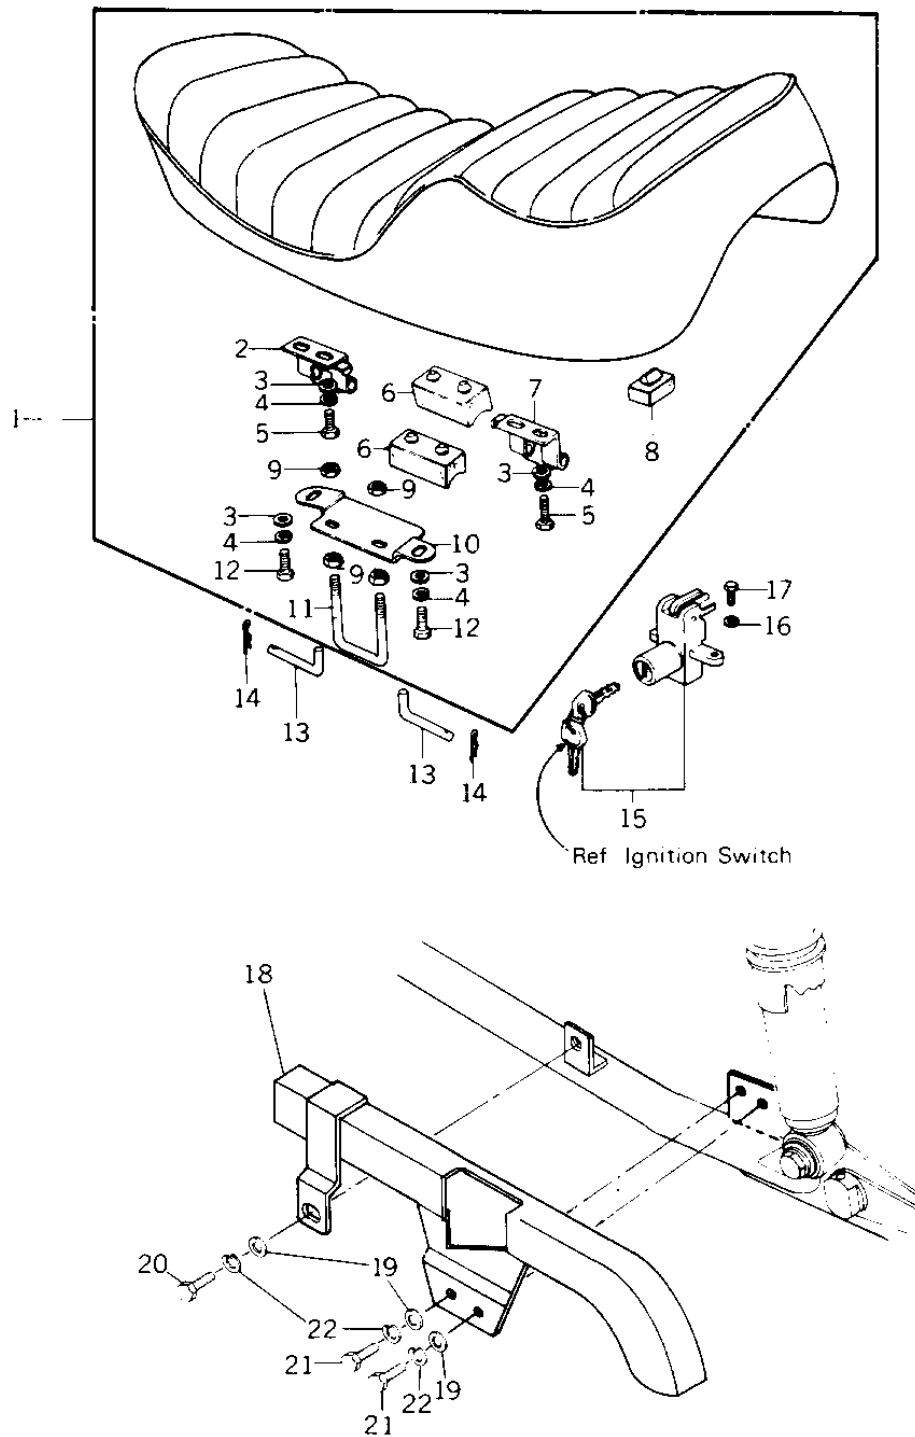

1977 1000 LTD PARTS DIAGRAM

SEAT/CHAIN COVER ('77-'78 B1/B2)

1977 1000 LTD PARTS LIST

SEAT/CHAIN COVER ('77-'78 B1/B2)

ITEM NAME	PART NUMBER	QUANTITY
SEAT,LTD 900/1000 (Ref # 1)	53001-130	1
HINGE,REAR (Ref # 2)	53009-030	1
WASHER PLAIN 6MM (Ref # 3)	411B0600	1
WASHER SPRING 6MM (Ref # 4)	461F0600	3
BOLT-UPSET,6X16 (Ref # 5)	112G0616	1
DAMPER RUBBER,SEAT (Ref # 6)	92075-139	1
HINGE,REAR (Ref # 7)	53009-032	1
DAMPER RUBBER (Ref # 8)	92075-099	1
NUT 6MM (Ref # 9)	311B0600	1
BRACKET,SEAT CATCH (Ref # 10)	53058-003	1
CATCH, SEAT (Ref # 11)	53056-002	1
BOLT-UPSET 6X14 (Ref # 12)	112B0614	1
PIN,DUAL SEAT PIVOT (Ref # 13)	53011-008	1
COTTER PIN (Ref # 14)	92041-003	1
LOCK,SEAT (Ref # 15)	27030-005	1
BOLT-UPSET,6X12 (Ref # 17)	112G0612	1
CASE-CHAIN (Ref # 18)	36014-069	1
WASHER-PLAIN,6MM (Ref # 19)	411D0600	1
BOLT-HEX HEAD,6X16 (Ref # 20)	110N0616	1
BOLT-UPSET (Ref # 21)	112G0614	1