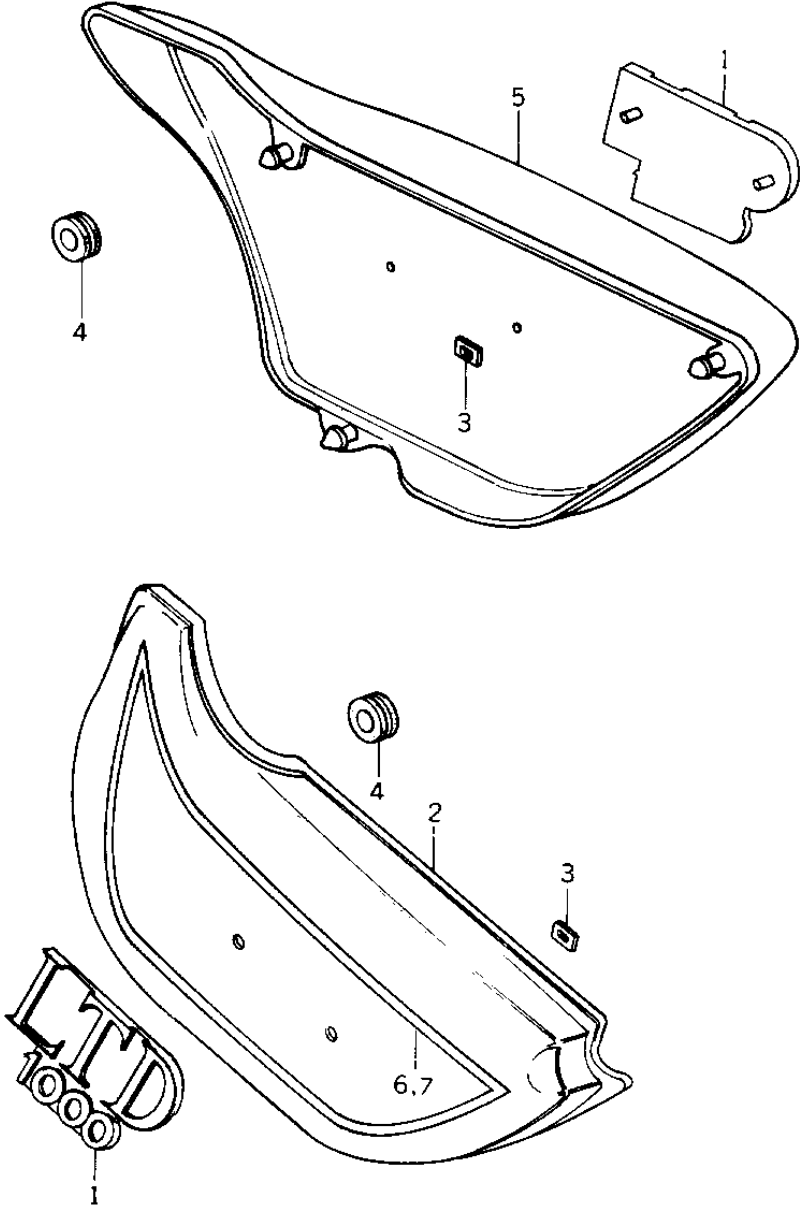

1977 1000 LTD PARTS DIAGRAM

SIDE COVERS (KZ1000-B2)

1977 1000 LTD PARTS LIST

SIDE COVERS (KZ1000-B2)

ITEM NAME	PART NUMBER	QUANTITY
EMBLEM,SIDE COVER (Ref # 1)	56018-1027	1
SIDE COVER-LEFT (Ref # 2)	36001-1036-8G	1
SIDE COVER-LEFT (Ref # 2)	36001-1036-8H	1
NUT,LOCK,3MM (Ref # 3)	92018-005	1
GROMMET (Ref # 4)	92071-056	1
SIDE COVER-RIGHT (Ref # 5)	36001-1037-8G	1
SIDECOVER-RIGHT (Ref # 5)	36001-1037-8H	1
DECAL-SIDE CVR RH (Ref # 6)	56027-1213	1
DECAL-SIDE CVR LH (Ref # 7)	56027-1214	1