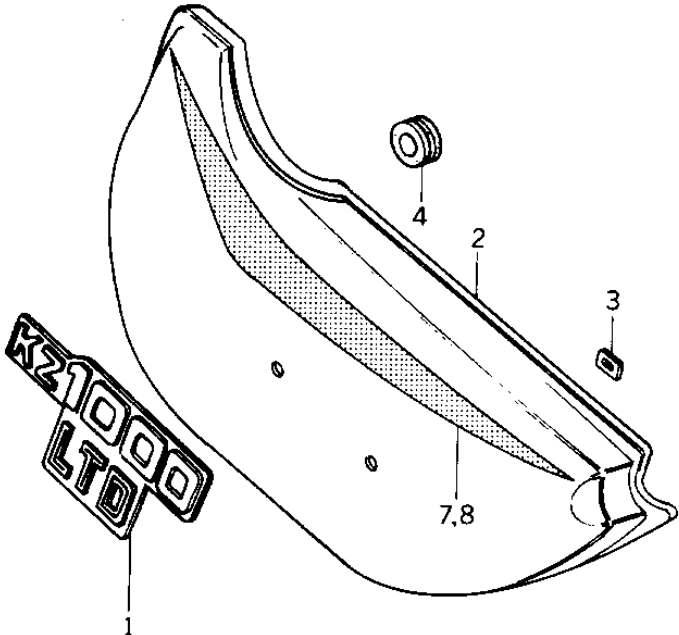

## 1977 1000 LTD PARTS DIAGRAM

SIDE COVERS (KZ1000-B1)

## 1977 1000 LTD PARTS LIST

SIDE COVERS (KZ1000-B1)

ITEM NAME	PART NUMBER	QUANTITY
EMBLEM,SIDE COVER,L.H (Ref # 1)	56018-1011	1
SIDE COVER,LEFT (Ref # 2)	36001-054-8E	1
UNAVAILABLE IN PRICE BOOK (Ref # 2)	36001-054-BF	1
NUT,LOCK,3MM (Ref # 3)	92018-005	1
GROMMET (Ref # 4)	92071-056	1
UNAVAILABLE IN PRICE BOOK (Ref # 5)	36007-850-8E	1
COVER,RH SIDE,MAHOGAN (Ref # 5)	36007-058-8F	1
EMBLEM,SIDE COVER.R.H (Ref # 6)	56018-1012	1
DECAL,SIDE COVER L (Ref # 7)	56027-1027	1
DECAL,SIDE COVER R (Ref # 8)	56027-1028	1