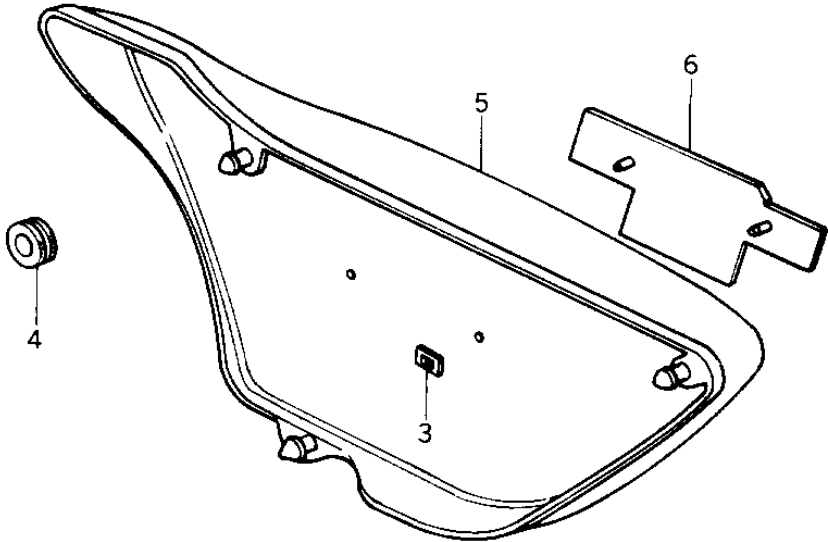

## 1977 1000 LTD PARTS DIAGRAM

SIDE COVERS (KZ1000-B1)

## 1977 1000 LTD PARTS LIST

SIDE COVERS (KZ1000-B1)

ITEM NAME	PART NUMBER	QUANTITY
EMBLEM,SIDE COVER,L.H (Ref # 1)	56018-1011	1
SIDE COVER,LEFT (Ref # 2)	36001-054-8E	1
UNAVAILABLE IN PRICE BOOK (Ref # 2)	36001-054-BF	1
NUT,LOCK,3MM (Ref # 3)	92018-005	1
GROMMET (Ref # 4)	92071-056	1
UNAVAILABLE IN PRICE BOOK (Ref # 5)	36007-850-8E	1
COVER,RH SIDE,MAHOGAN (Ref # 5)	36007-058-8F	1
EMBLEM,SIDE COVER.R.H (Ref # 6)	56018-1012	1
DECAL,SIDE COVER L (Ref # 7)	56027-1027	1
DECAL,SIDE COVER R (Ref # 8)	56027-1028	1