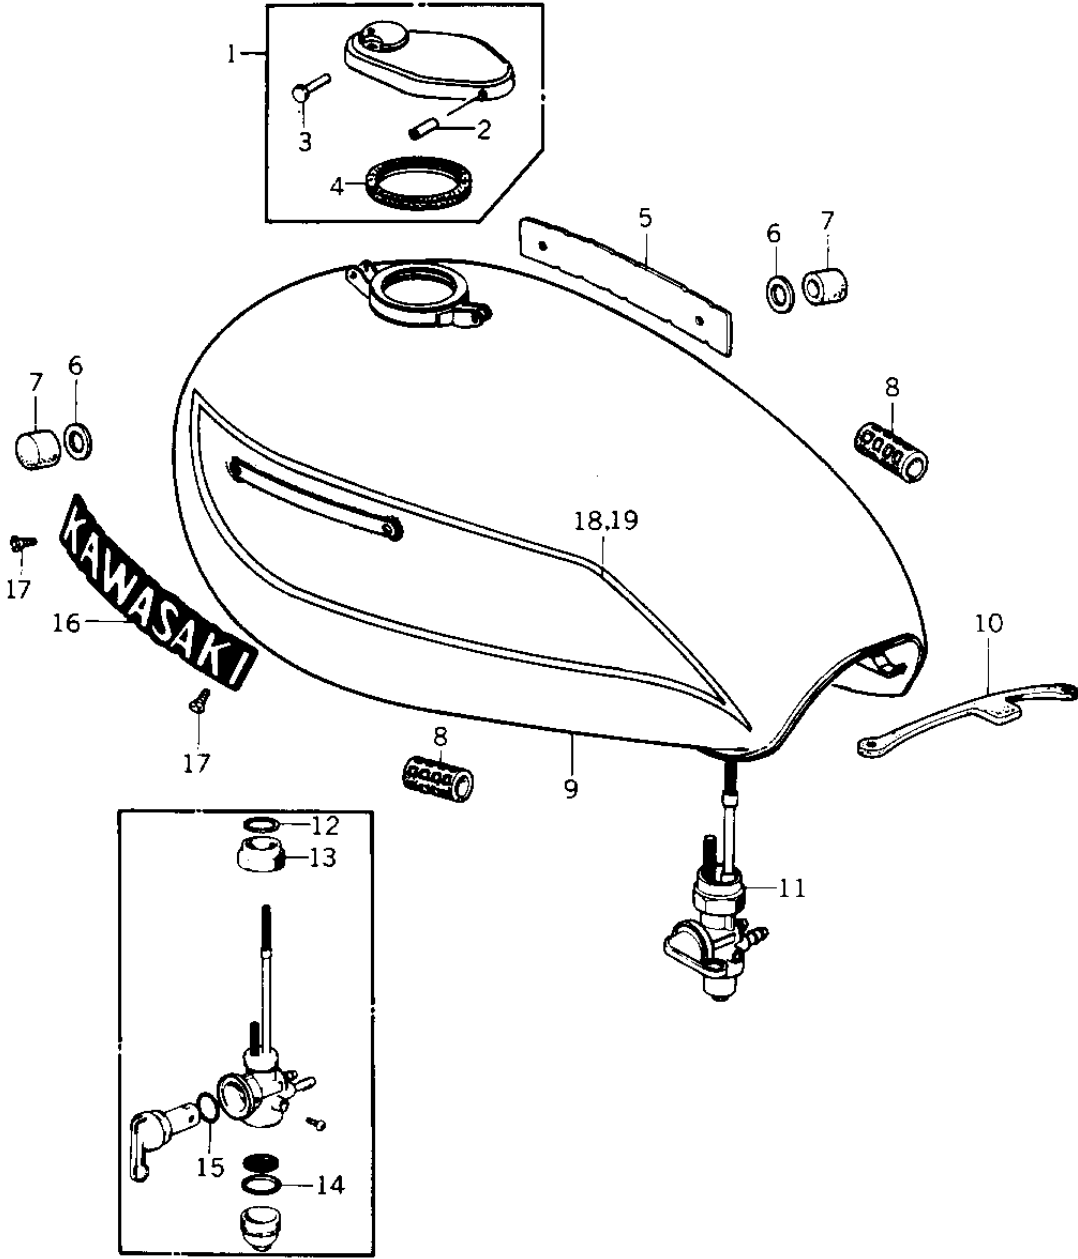

1977 1000 LTD PARTS DIAGRAM

FUEL TANK (KZ1000-B2)

1977 1000 LTD PARTS LIST

FUEL TANK (KZ1000-B2)

ITEM NAME	PART NUMBER	QUANTITY
CAP,FUEL TANK (Ref # 1)	51048-012	1
PIN,CAP HINGE (Ref # 2)	92043-127	1
PIN,HOOK (Ref # 3)	92043-126	1
GASKET-FUEL TANK CAP (Ref # 4)	51059-008	1
EMBLEM,FUEL TANK,R.H (Ref # 5)	56014-1014	1
WASHER-PL-10.5X26X2.3 (Ref # 6)	92022-044	1
DAMPER RUBBER,FL TANK (Ref # 7)	92075-125	1
DAMPER RUBBER (Ref # 8)	92075-084	1
TANK-FUEL,EBONY (Ref # 9)	51001-114-8G	1
TANK-FUEL, (Ref # 9)	51001-114-8H	1
BAND,FUEL TANK (Ref # 10)	92072-042	1
TAP ASSY (Ref # 11)	51023-1002	1
GASKET-FUEL COCK JNT. (Ref # 12)	92065-081	1
FUEL COCK JOINT NUT (Ref # 13)	51035-009	1
GASKET FUEL COCK CUP (Ref # 14)	51037-010	1
"O" RING, 10MM (Ref # 15)	670B2010	1
EMBLEM,FUEL TANK,L.H (Ref # 16)	56014-1013	1
SCREW-CSK-CROS (Ref # 17)	221C0306	1
DECAL-FUEL TANK RH (Ref # 18)	56027-1211	1
DECAL-FUEL TANK LH (Ref # 19)	56027-1212	1