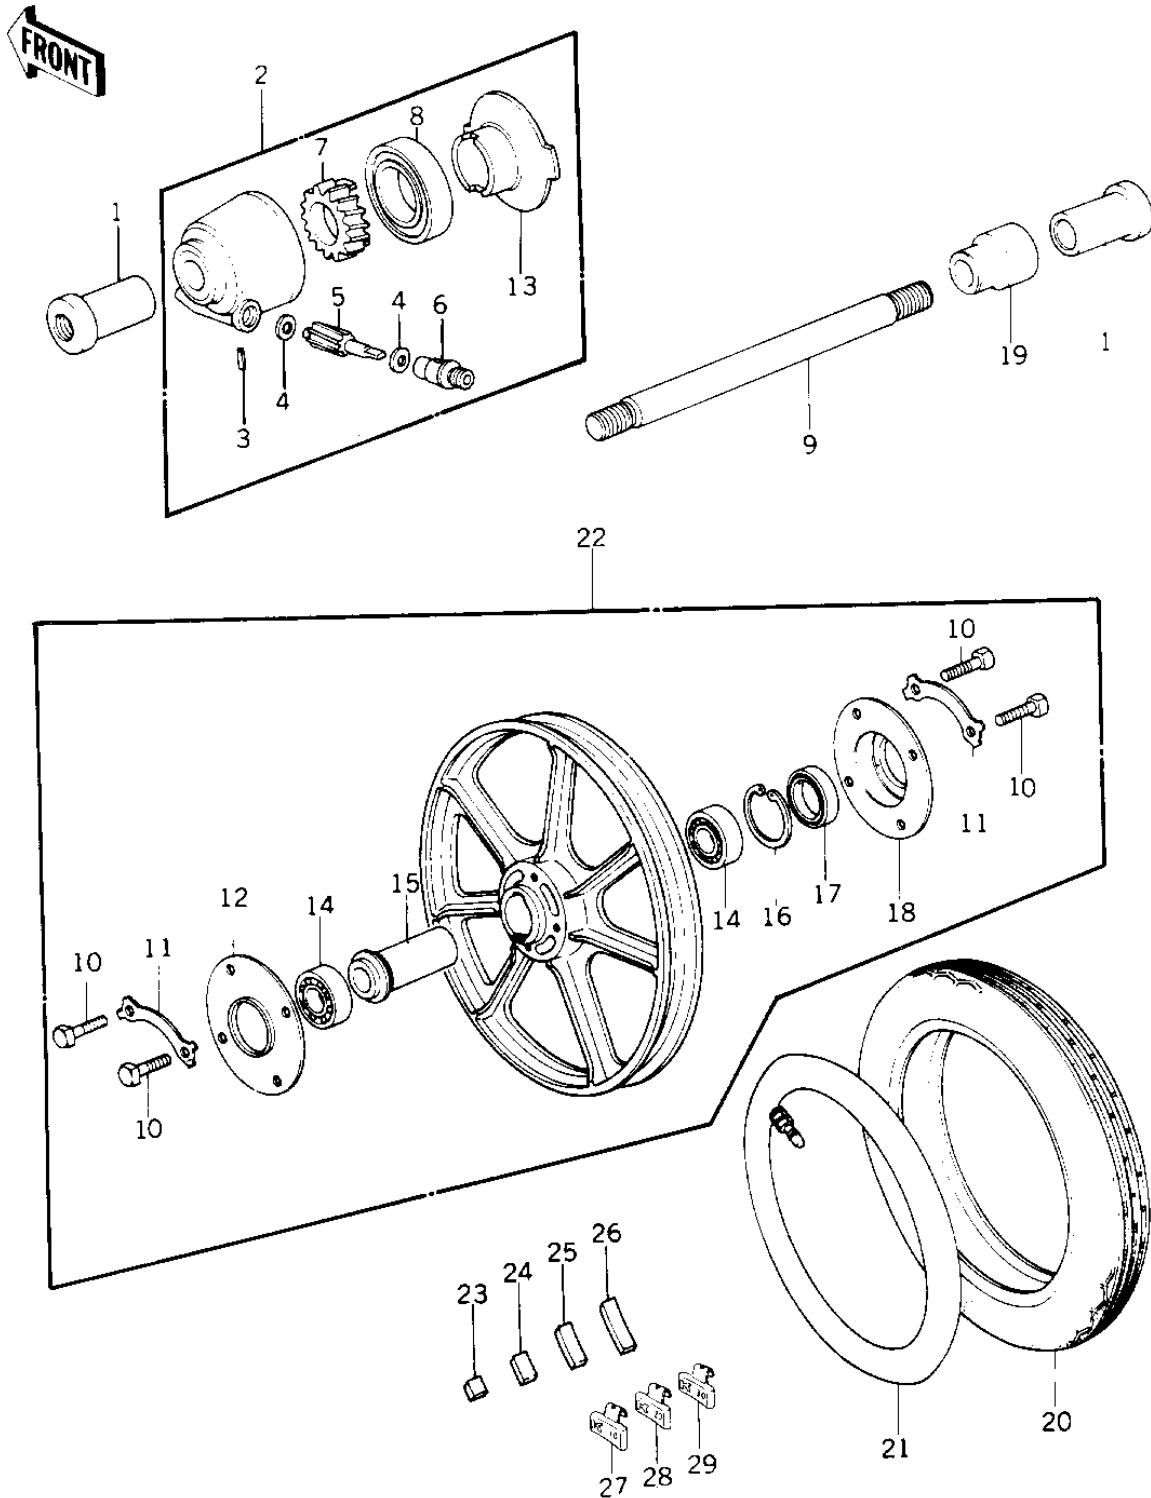

1977 1000 LTD PARTS DIAGRAM

FRONT WHEEL/TIRE/HUB ('77-'78 B1/B2)

1977 1000 LTD PARTS LIST

FRONT WHEEL/TIRE/HUB ('77-'78 B1/B2)

ITEM NAME	PART NUMBER	QUANTITY
COLLAR,FRONT AXLE (Ref # 1)	41069-033	1
GEAR BOX ASSY (Ref # 2)	41078-008	1
PIN,SPRING (Ref # 3)	41082-001	1
WASHER THRST SPD PINI (Ref # 4)	41063-001	1
PINION,SPEEDOMETER (Ref # 5)	41060-017	1
BUSH,SPEEDMETER CABLE (Ref # 6)	41062-005	1
GEAR,SPEEDOMETER (Ref # 7)	41059-026	1
OIL SEAL,BJN30427-C3 (Ref # 8)	92049-1057	1
AXLE,FRONT (Ref # 9)	41068-049	1
BOLT (Ref # 10)	92001-158	1
WASHER,LOCK (Ref # 11)	92088-023	1
DUST COVER (Ref # 12)	41042-014	1
RECEIVER,GEAR (Ref # 13)	41064-013	1
BRG,BALL,#6203ZZC3 (Ref # 14)	601B6203ZZ	1
COLLAR,FR HUB BEARING (Ref # 15)	92027-1043	1
RING, SNAP,43.5M/M (Ref # 16)	92033-1040	1
OIL SEAL (Ref # 17)	654A254008	1
DUST COVER (Ref # 18)	41042-015	1
COLLAR,FRONT AXLE (Ref # 19)	41069-032	1
TIRE-FRONT (Ref # 20)	41021-071	1
TUBE 350/375/410-19 (Ref # 21)	41022-046	1
SOLID WHEEL ASSY,FRNT (Ref # 22)	41089-005	1
SOLID WHEEL ASSY,FRNT (Ref # 22)	41073-1040	1
BALANCER 5G (Ref # 23)	41075-005	1
BALANCER 10G (Ref # 24)	41075-006	1
BALANCER 30G (Ref # 25)	41075-008	2
BALANCER-WHEEL,10G (Ref # 27)	41075-1011	1
BALANCER-WHEEL,20G (Ref # 28)	41075-1012	1
BALANCER-WHEEL,30G (Ref # 29)	41075-1013	1