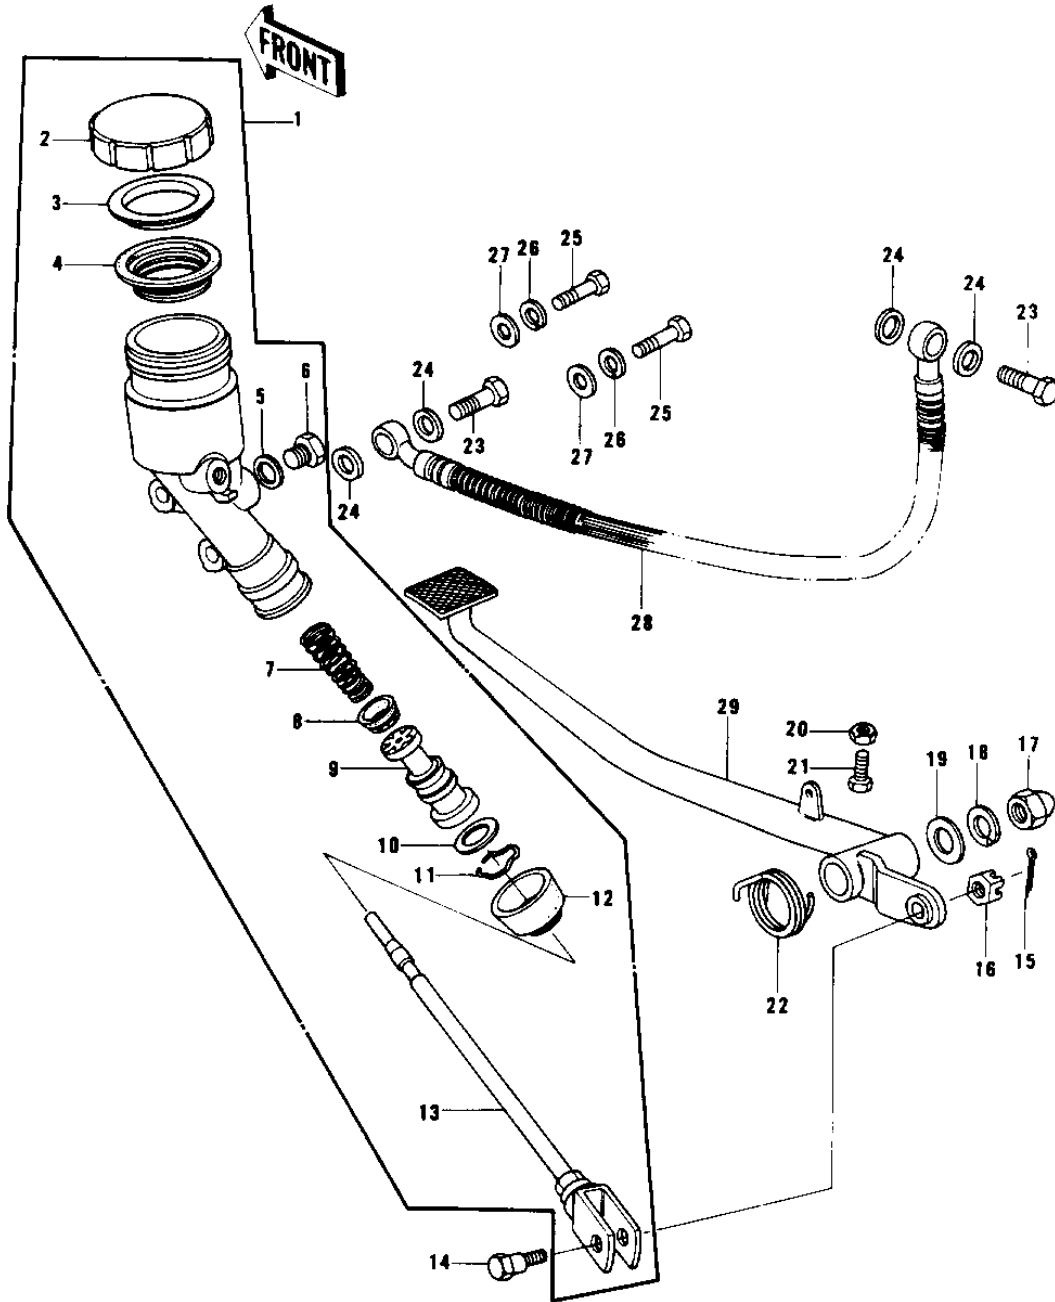

1977 1000 LTD PARTS DIAGRAM

REAR MASTER CYLINDER/BRAKE PEDAL ('77-'7)

1977 1000 LTD PARTS LIST

REAR MASTER CYLINDER/BRAKE PEDAL ('77-'7)

ITEM NAME	PART NUMBER	QUANTITY
CYLINDER ASSY,REAR (Ref # 1)	43015-033	1
CAP,OIL CUP (Ref # 2)	43026-004	1
PLATE-MASTER CYLINDER (Ref # 3)	43027-001	1
DIAPHRAGM (Ref # 4)	43028-003	1
'O'RING (Ref # 5)	43079-002	1
BOLT (Ref # 6)	43070-003	1
SPRING ASSY, RETURN (Ref # 7)	43018-002	1
CUP, PRIMARY (Ref # 8)	43019-002	1
PISTON ASSY (Ref # 9)	43072-004	1
STOPPER,PISTON (Ref # 10)	43022-002	1
RING,DUST SEAL (Ref # 11)	43058-004	1
DUST COVER (Ref # 12)	43024-003	1
ROD,BRAKE (Ref # 13)	43010-021	1
BOLT (Ref # 14)	92003-198	1
PIN COTTER 2.0X20 (Ref # 15)	550D2020	1
NUT CASTLE (Ref # 16)	321B0800	1
NUT,CAP AND LOCK,8MM (Ref # 17)	92019-013	1
WASHER SPRING 8MM (Ref # 18)	461F0800	2
WASHER,8.5X20X1.6 (Ref # 19)	92022-1561	1
NUT 6MM (Ref # 20)	311B0600	1
BOLT-UPSET,6X20 (Ref # 21)	112G0620	1
SPRING,BRAKE PEDAL (Ref # 22)	43005-041	1
BOLT,OIL,L=23 (Ref # 23)	92002-1888	1
WASHER-OIL BOLT (Ref # 24)	43067-001	1
BOLT,10X45 (Ref # 25)	92001-1182	1
WASHER PLAIN 8MM (Ref # 27)	410B0800	1
HOSE,BRAKE (Ref # 28)	43059-1007	1
PEDAL,BRAKE (Ref # 29)	43001-1001	1