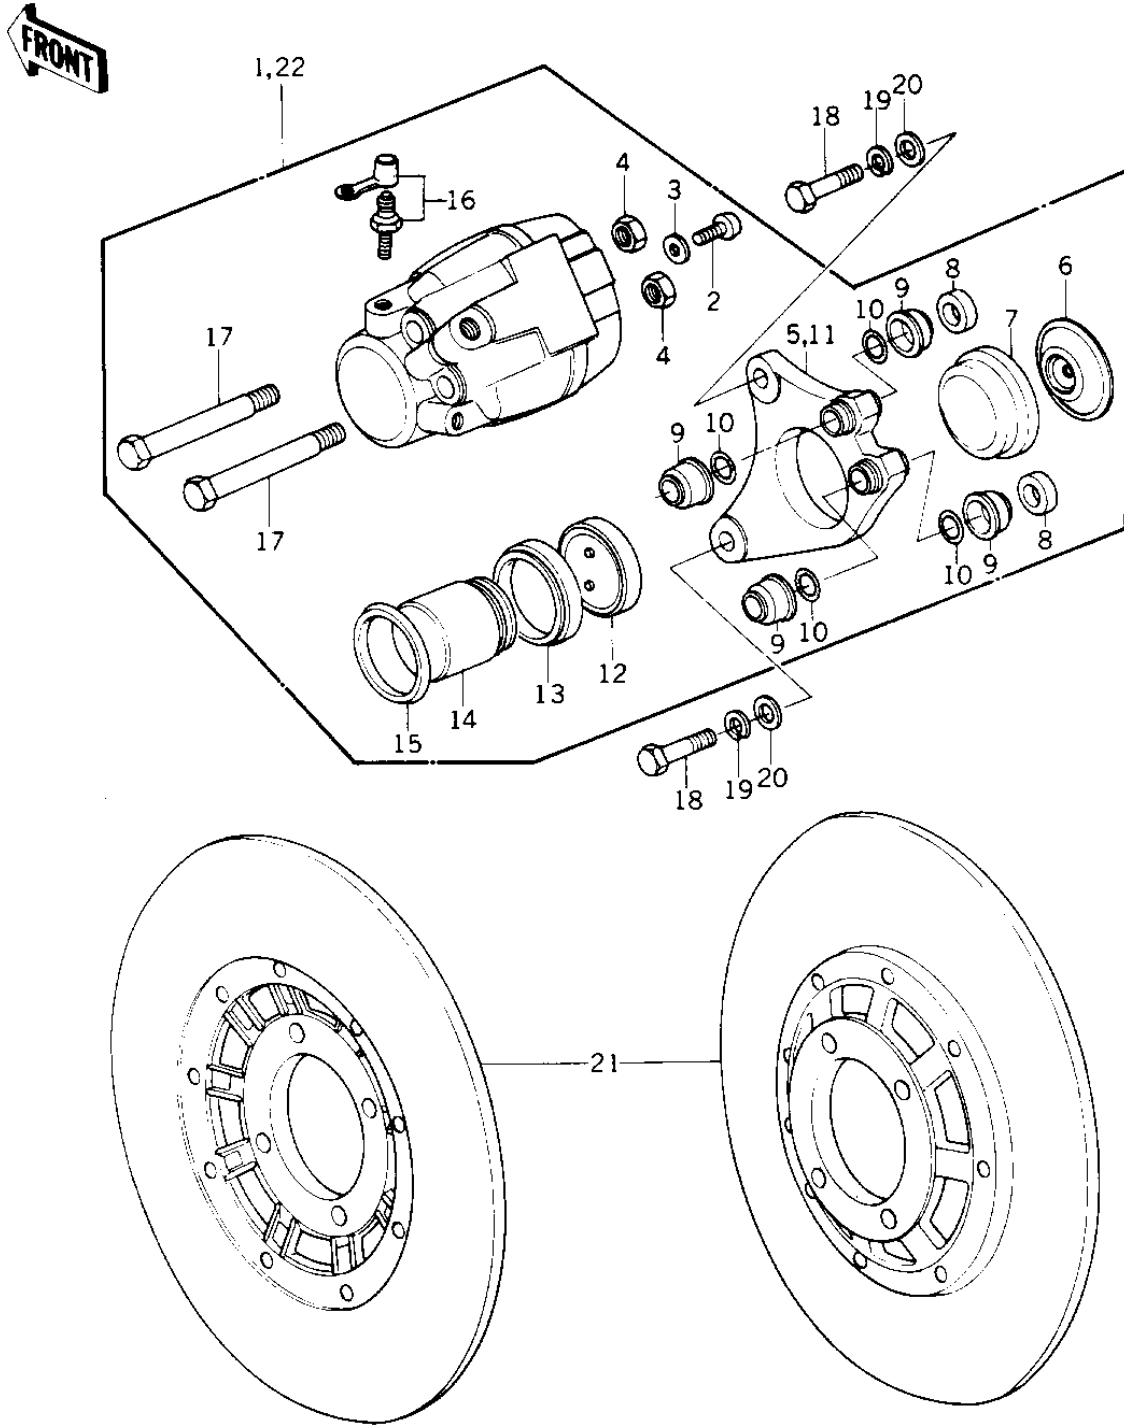

## 1977 1000 LTD PARTS DIAGRAM

FRONT BRAKE ('77-'78 B1/B2)

## 1977 1000 LTD PARTS LIST

FRONT BRAKE ('77-'78 B1/B2)

ITEM NAME	PART NUMBER	QUANTITY
CALIPER ASSY,FRONT,RH (Ref # 1)	43041-033	1
SCREW PAN HEAD 6X12 (Ref # 2)	220B0612	1
WASHER SPRING 6MM (Ref # 3)	461F0600	1
NUT 10MM (Ref # 4)	315B1000	1
HOLDER,CALIPER (Ref # 5)	43044-009	1
SPACER (Ref # 6)	43040-004	1
PAD SET,(FRONT) (Ref # 12)	43050-5001	1
PAD B (Ref # 7)	43051-011	1
PLUG (Ref # 8)	43088-002	1
DUST SHILD,SHAFT (Ref # 9)	43052-005	1
"O" RING (Ref # 10)	43053-006	1
HOLDER,CALIPER (Ref # 11)	43044-008	1
PAD A (Ref # 12)	43050-011	1
DUST SEALD,RUBBER (Ref # 13)	43054-003	1
PISTON (Ref # 14)	43048-1002	1
RING-PISTON (Ref # 15)	43049-001	1
BLEEDER SET (Ref # 16)	43085-001	1
BOLT (Ref # 17)	43045-006	1
BOLT (Ref # 18)	92007-032	1
WASHER SPRING 10MM (Ref # 19)	461F1000	1
WASHER PLAIN 10MM (Ref # 20)	410B1000	1
DISC PLATE,FRONT BRK (Ref # 21)	41080-007	1
CALIPER ASSY,FRONT,2H (Ref # 22)	43041-032	1