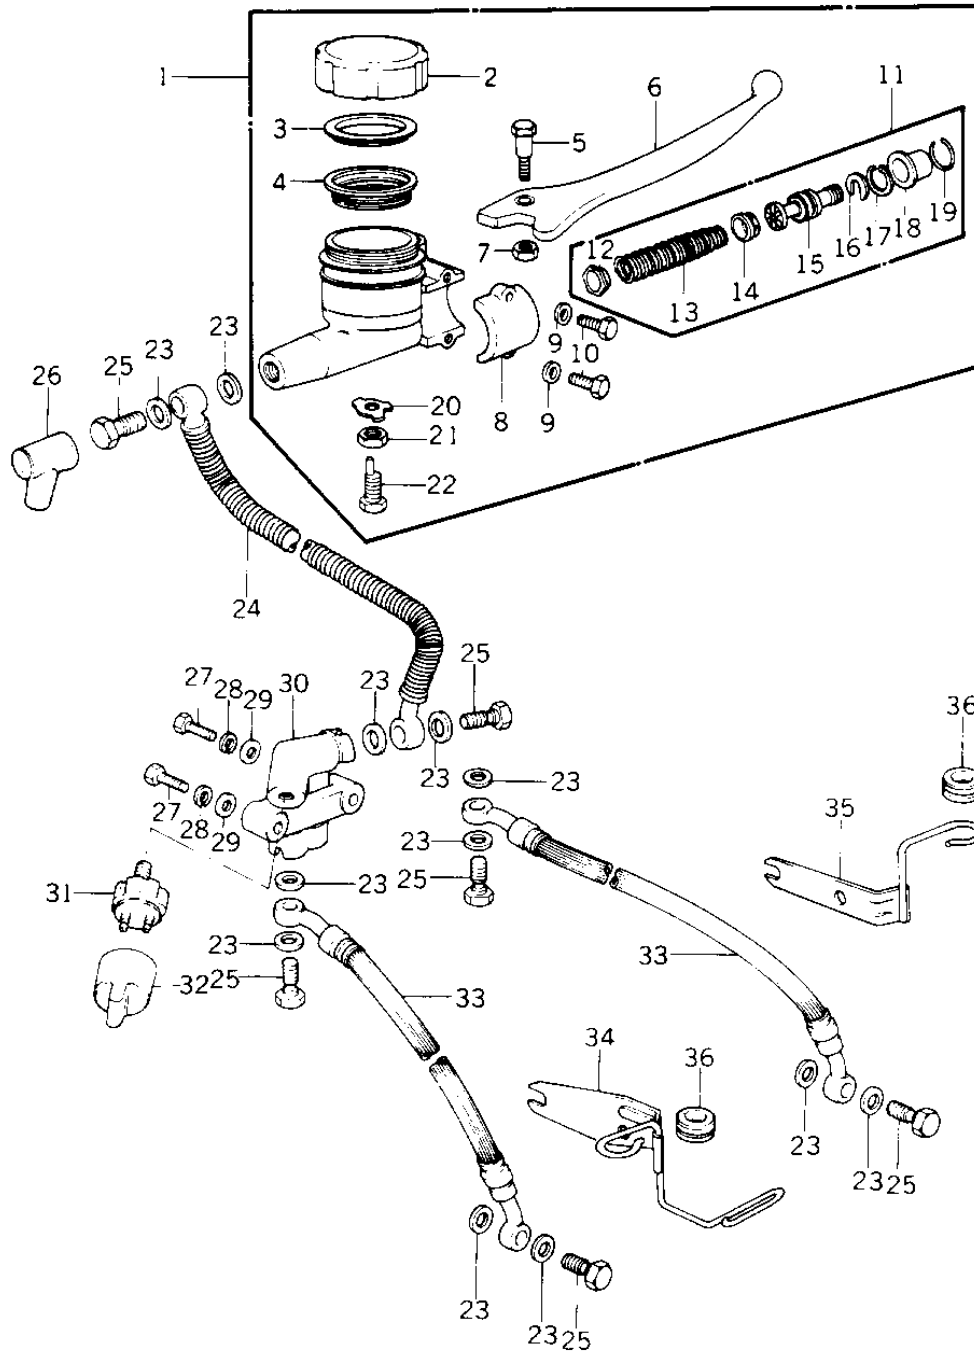

1977 1000 LTD PARTS DIAGRAM

FRONT MASTER CYLINDER (KZ1000-B1)

1977 1000 LTD PARTS LIST

FRONT MASTER CYLINDER (KZ1000-B1)

ITEM NAME	PART NUMBER	QUANTITY
CYLINDER ASSY,MSTR,FR (Ref # 1)	43015-1009	1
CAP,OIL CUP (Ref # 2)	43026-003	1
PLATE-MASTER CYLINDER (Ref # 3)	43027-001	1
DIAPHRAGM (Ref # 4)	43028-003	1
BOLT (Ref # 5)	43033-004	1
LEVER,FRONT BRAKE (Ref # 6)	43029-003	1
NUT 6MM (Ref # 7)	312B0600	1
HOLDER-MASTER CYL (Ref # 8)	43034-001	1
WASHER PLAIN 6MM (Ref # 9)	411B0600	2
BOLT HEX HEAD 6X25 (Ref # 10)	110N0625	1
REPAIR ASY,MASTER CYL (Ref # 11)	43073-005	1
VALVE ASSY, CHECK (Ref # 12)	43017-002	1
SPRING ASSY, RETURN (Ref # 13)	43018-002	1
CUP, PRIMARY (Ref # 14)	43019-002	1
PISTON ASY, MSTR CYL (Ref # 15)	43072-002	1
STOPPER-PISTON (Ref # 16)	43022-001	1
CIRCLIP,18MM (Ref # 17)	481J1800	1
BOOTS (Ref # 18)	43024-001	1
STOPPER-BOOTS (Ref # 19)	43025-001	1
WASHER-LOCK,8MM (Ref # 20)	43031-001	1
NUT,8MM (Ref # 21)	311B0800	1
BOLT,LEVER ADJUSTING (Ref # 22)	43030-003	1
WASHER-OIL BOLT (Ref # 23)	43067-001	1
HOSE,FRONT BRAKE (Ref # 24)	43059-007	1
BOLT,OIL,L=23 (Ref # 25)	92002-1888	1
BOOT,DUST (Ref # 26)	49006-1041	1
BOLT,HEX HEAD,6X45 (Ref # 27)	110N0645	1
WASHER SPRING 6MM (Ref # 28)	461F0600	1
JOINT,FOUR WAY (Ref # 30)	43075-002	1

1977 1000 LTD PARTS LIST

FRONT MASTER CYLINDER (KZ1000-B1)

ITEM NAME	PART NUMBER	QUANTITY
SWITCH-FRONT BRAKE (Ref # 31)	43065-001	1
CAP,FRONT BRK SWITCH (Ref # 32)	11012-1037	1
HOSE,CALIPER BRAKE (Ref # 33)	43059-033	1
BRACKET (Ref # 34)	11034-1041	1
BRACKET,BRAKE HOSE (Ref # 35)	43063-008	1
DAMPER RUBBER,CYL HSE (Ref # 36)	43064-006	1