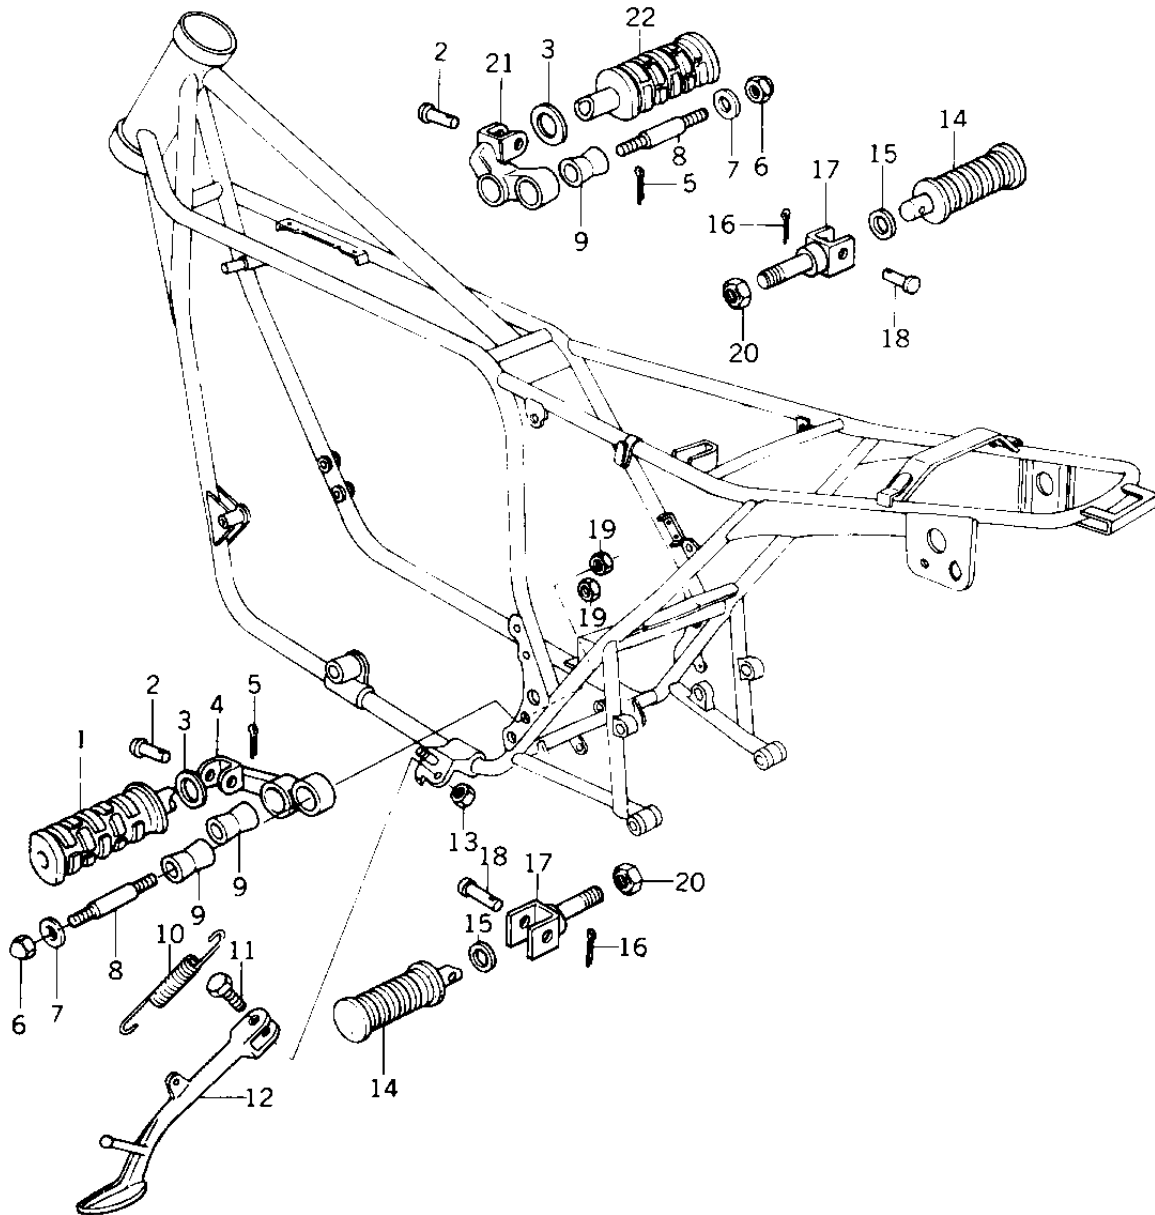

## 1977 1000 LTD PARTS DIAGRAM

FOOTRESTS/STAND ('77-'78 B1/B2)

## 1977 1000 LTD PARTS LIST

FOOTRESTS/STAND ('77-'78 B1/B2)

ITEM NAME	PART NUMBER	QUANTITY
BAR-FOOTREST,L.H (Ref # 1)	34028-011	1
PIN-FOOTREST BAR FIT (Ref # 2)	92043-080	1
WASHER,PLAIN (Ref # 3)	92022-250	1
BRACKET,FOOTREST,L.H (Ref # 4)	34003-036	1
PIN COTTER 2.5X16 (Ref # 5)	550D2516	1
NUT,CAP AND LOCK,8MM (Ref # 6)	92019-013	1
CAP,FOOTRESTBAR (Ref # 7)	92102-010	1
STUD,FOOTREST BAR FIT (Ref # 8)	92004-048	1
DAMPER RUBBER,FOOTRST (Ref # 9)	92075-140	1
SPRING,SIDE STAND (Ref # 10)	34025-005	1
BOLT-SIDE STAND (Ref # 11)	92003-079	1
STAND-SIDE (Ref # 12)	34024-065	1
NUT 10MM (Ref # 13)	315B1000	2
RUBBER,FOOTREST (Ref # 14)	92076-027	1
WASHER-PLAIN (OPT) (Ref # 15)	92022-199	1
PIN,COTTER,2.0X12 (Ref # 16)	550D2012	1
BRACKET,REAR FOOTREST (Ref # 17)	33028-011	1
PIN (Ref # 18)	92043-1464	1
NUT-HEX-FINE,12MM (Ref # 20)	315B1200	1
BRACKET,FOOTREST,R.H (Ref # 21)	34003-037	1
BAR-FOOTREST,R.H (Ref # 22)	34028-012	1