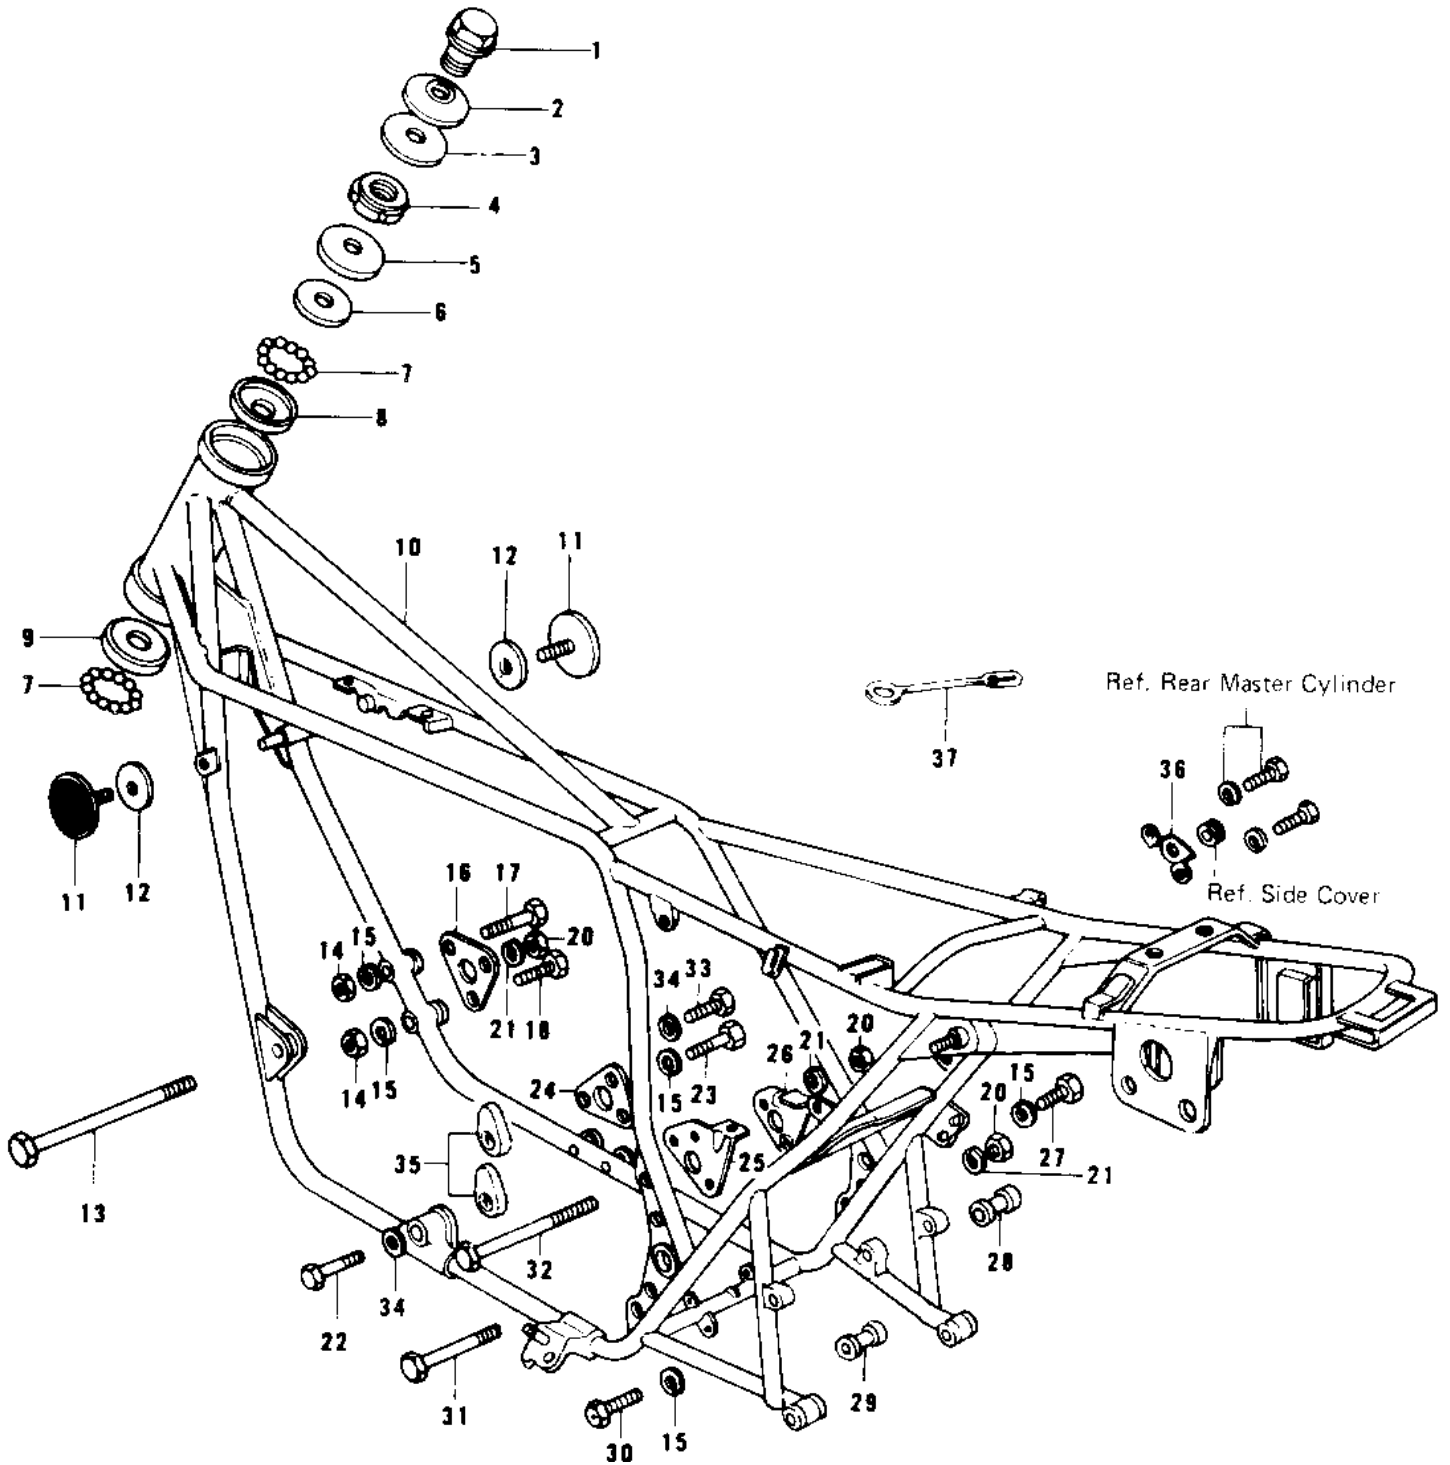

1977 1000 LTD PARTS DIAGRAM

FRAME/FRAME FITTINGS ('77-'78 B1/B2)

1977 1000 LTD PARTS LIST

FRAME/FRAME FITTINGS ('77-'78 B1/B2)

ITEM NAME	PART NUMBER	QUANTITY
BOLT,STEERG STEM HEAD (Ref # 1)	92007-031	1
WASHER,STEERG STM HD (Ref # 2)	92022-230	1
WASHER-WAVE (Ref # 3)	46100-002	1
NUT STEERING STEM LCK (Ref # 4)	92090-007	1
CAP, STEERING STEM (Ref # 5)	46098-016	1
CONE,STRNG STM BRNG (Ref # 6)	92047-011	1
BALL STEEL 1/4' (Ref # 7)	600A0800	1
RACE STRNG STEM BERNG (Ref # 8)	92048-006	1
RACE,STRNG STM BRNG (Ref # 9)	92048-008	1
FRAME (Ref # 10)	32002-1003	1
REFLECTOR,REFLEX (Ref # 11)	28012-016	1
DAMPER RUBBER,REFLECT (Ref # 12)	92094-011	1
BOLT,ENGINE MOUNTING (Ref # 13)	92091-022	1
NUT,8MM (Ref # 14)	311B0800	1
WASHER SPRING 8MM (Ref # 15)	461F0800	1
PLATE,ENG MOUNT FRONT (Ref # 16)	32030-025	1
BOLT-8X63 (Ref # 17)	92001-1397	1
BOLT,HEX HEAD,8X59 (Ref # 18)	110G0859	1
NUT,LOCK,10MM (Ref # 20)	92019-021	1
WASHER SPRING 10MM (Ref # 21)	461F1000	1
BOLT,HEX HEAD,12X55 (Ref # 22)	92001-1262	1
BOLT-SMALL-UPSET,8X18 (Ref # 23)	115G0818	1
PLATE,ENG MOUNT LOWER (Ref # 24)	32030-026	1
PLATE,REAR ENGINE,L.H (Ref # 25)	32030-066	1
PLATE,REAR ENGINE,R.H (Ref # 26)	32030-067	1
BOLT (Ref # 27)	92001-1578	1
COLLAR,ENG MOUNTING (Ref # 28)	92027-160	1
COLLAR,ENG MOUNTING (Ref # 29)	92027-159	1
BOLT,FLANGED,8X35 (Ref # 30)	92001-1577	1

1977 1000 LTD PARTS LIST

FRAME/FRAME FITTINGS ('77-'78 B1/B2)

ITEM NAME	PART NUMBER	QUANTITY
BOLT,ENGINE MOUNTING (Ref # 31)	92003-099	1
BOLT,ENGINE MOUNTING (Ref # 32)	92091-023	1
BOLT,HEX HEAD,12X70 (Ref # 33)	92001-1265	1
WASHER SPRING 12MM (Ref # 34)	461F1200	1
NUT,12MM (Ref # 35)	92016-045	1
BRACKET,SIDE COV,R.H (Ref # 36)	32049-101	1
CLAMP,OVER FLOW PIPE (Ref # 37)	92037-134	1