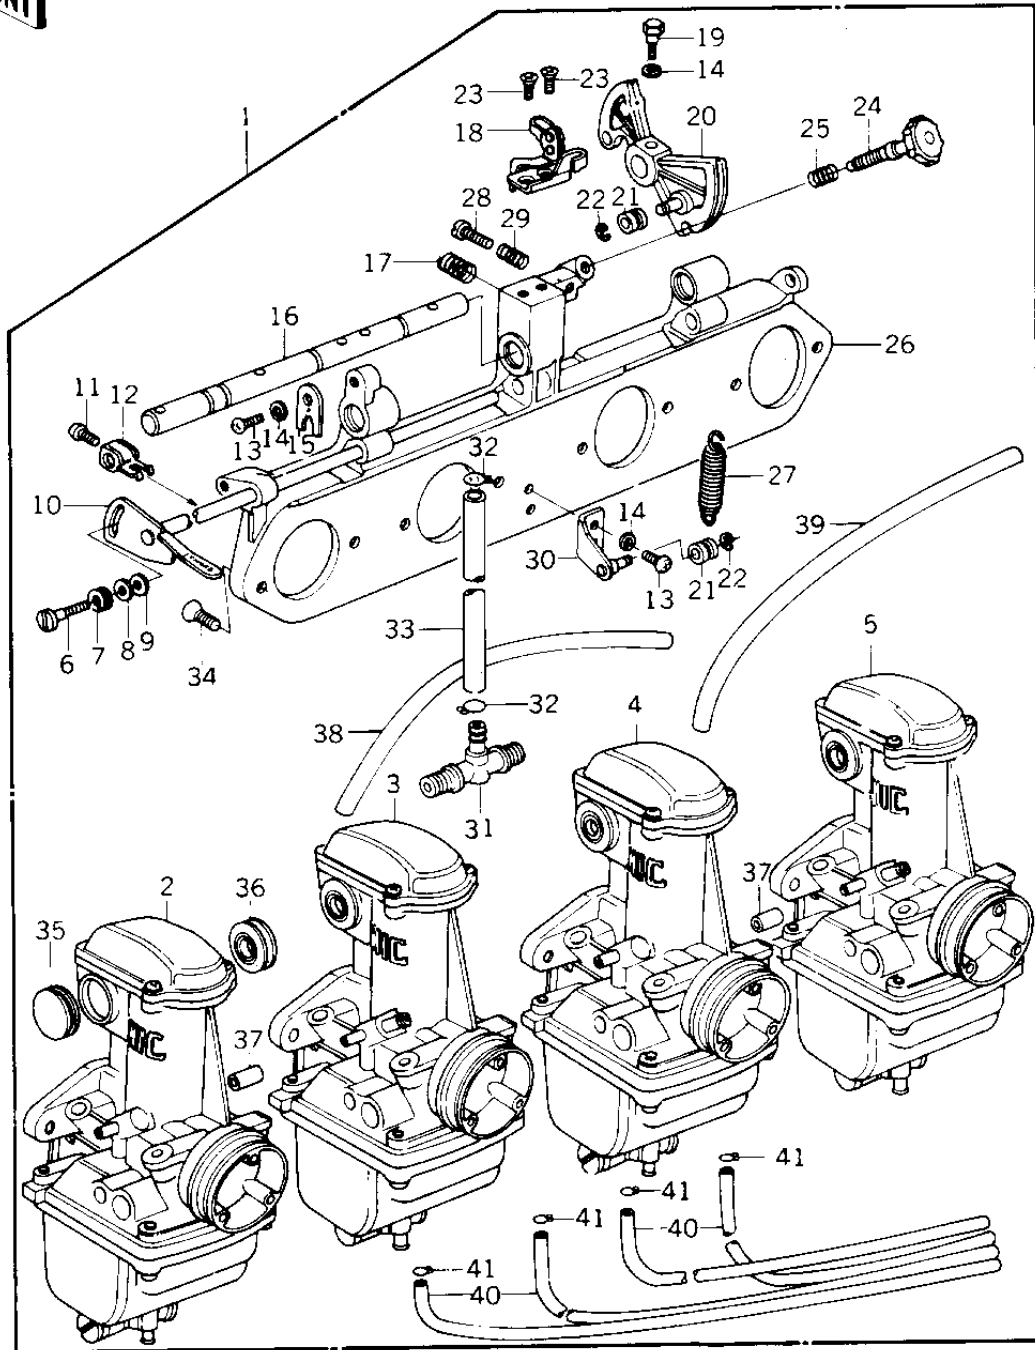

1977 1000 LTD PARTS DIAGRAM

CARBURETOR ASSY (KZ1000-B2)

1977 1000 LTD PARTS LIST

CARBURETOR ASSY (KZ1000-B2)

ITEM NAME	PART NUMBER	QUANTITY
CARBURETOR,ASSY (Ref # 1)	16001-1017	1
CARBURETOR,L.H OUTSID (Ref # 2)	16001-1034	1
CARBURETOR,L.H INSIDE (Ref # 3)	16001-1035	1
CARBURETOR,R.H INSIDE (Ref # 4)	16001-1036	1
CARBURETOR,L.H OUTSID (Ref # 5)	16001-1037	1
SCREW (Ref # 6)	16046-005	1
SPRING,F (Ref # 7)	16040-009	1
WASHER PLAIN 5MM (Ref # 8)	410B0500	1
WASHER,PLAIN (Ref # 9)	16039-019	1
SHAFT,STARTER PLUNGER (Ref # 10)	16041-021	1
SCREW,PAN HEAD,5X7 (Ref # 11)	16046-007	1
LEVER,STARTER PLUNGER (Ref # 12)	13168-1026	1
SCREW-PAN-CROS (Ref # 13)	220B0514	1
WASHER SPRING 5MM (Ref # 14)	461F0500	1
PLATE,SHAFT STOPPER (Ref # 15)	16055-012	1
SHAFT,CARB CONNECTION (Ref # 16)	16041-017	1
SPRING,CABLE PULLY (Ref # 17)	16040-022	1
BRACKET,THROTTLE CABL (Ref # 18)	16077-017	1
BOLT,HEX HEAD,5X14 (Ref # 19)	16067-006	1
PULLEY,THROTTLE CABLE (Ref # 20)	16068-015	1
RING (Ref # 21)	16073-016	1
CIRCLIP 3MM (Ref # 22)	482K3000	1
SCREW CNTSNK HD 5X10 (Ref # 23)	221B0510A	1
SCREW,THROTTLE STOP (Ref # 24)	16021-1010	1
SPRING,THROTTLE STOP (Ref # 25)	16022-017	1
HOLDER,CARBURETOR (Ref # 26)	16065-049	1
SPRING,THROTTLE PULLY (Ref # 27)	92081-1028	1
SCREW (Ref # 28)	16021-032	1
SPRING,THROTTLE ADJST (Ref # 29)	16022-010	1

1977 1000 LTD PARTS LIST

CARBURETOR ASSY (KZ1000-B2)

ITEM NAME	PART NUMBER	QUANTITY
BRACKET,THROTTLE CABL (Ref # 30)	16077-016	1
JOINT,FUEL PIPE (Ref # 31)	16046-002	1
CLAMP,CARB CONECT HOS (Ref # 32)	92037-056	1
HOSE,FUEL (Ref # 33)	92059-144	1
SCREW,6X14 (Ref # 34)	16033-029	1
CAP,RUBBER (Ref # 35)	16039-042	1
GROMMET,CARBURETOR (Ref # 36)	92071-104	1
HOSE,6X11.5X16 (Ref # 37)	92059-141	1
HOSE,AIR VENT,5X8X550 (Ref # 38)	92059-1028	2
HOSE,FUEL OVERFLOW (Ref # 40)	92059-147	1
CLAMP,OVERFLOW HOSE (Ref # 41)	92037-173	1