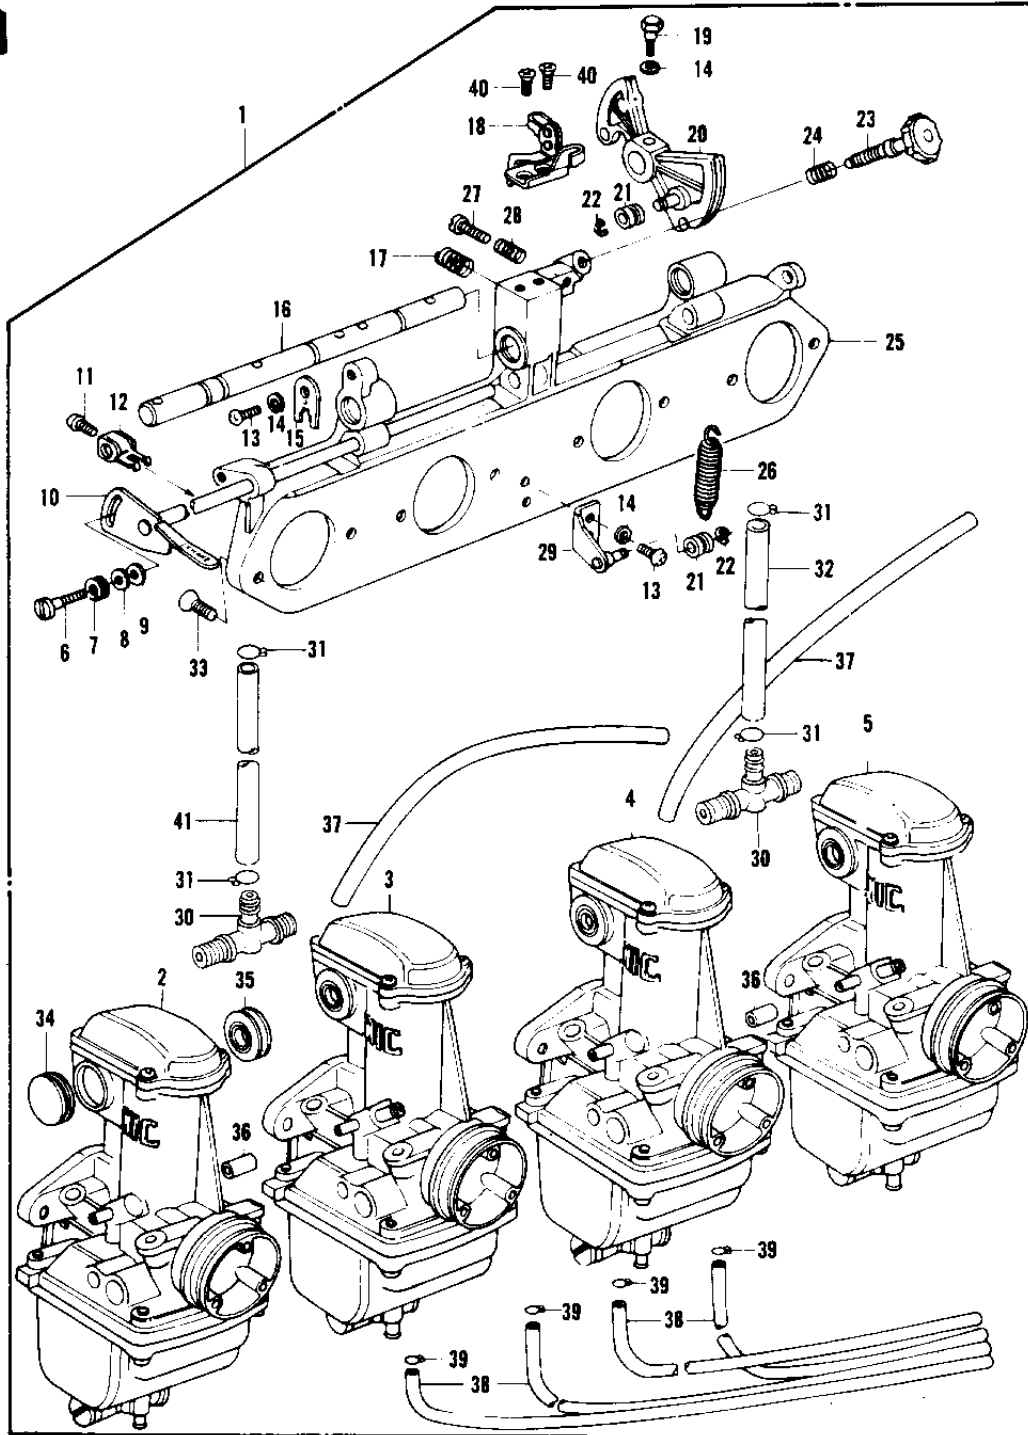

## 1977 1000 LTD PARTS DIAGRAM

CARBURETOR ASSY (KZ1000-B1)

## 1977 1000 LTD PARTS LIST

CARBURETOR ASSY (KZ1000-B1)

ITEM NAME	PART NUMBER	QUANTITY
CARBURETOR ASSY (Ref # 1)	16001-1055	1
CARBURETOR,L.H,OUTSID (Ref # 2)	16001-1075	1
CARBURETOR,L.H INSIDE (Ref # 3)	16001-1076	1
CARBURETOR,R.H INN (Ref # 4)	16001-1095	1
CARBURETOR,R.H OUTSID (Ref # 5)	16001-1078	1
SCREW (Ref # 6)	16046-005	1
SPRING,F (Ref # 7)	16040-009	1
WASHER PLAIN 5MM (Ref # 8)	410B0500	1
WASHER,PLAIN (Ref # 9)	16039-019	1
SHAFT,STARTER PLUNGER (Ref # 10)	16041-021	1
SCREW,PAN HEAD,5X7 (Ref # 11)	16046-007	1
LEVER,STARTER PLUNGER (Ref # 12)	13168-1026	1
SCREW-PAN-CROS (Ref # 13)	220B0514	1
WASHER SPRING 5MM (Ref # 14)	461F0500	1
PLATE,SHAFT STOPPER (Ref # 15)	16055-012	1
SHAFT,CARB CONNECTION (Ref # 16)	16041-017	1
SPRING,CABLE PULLY (Ref # 17)	16040-022	1
BRACKET,THROTTLE CABL (Ref # 18)	16077-017	1
BOLT,HEX HEAD,5X14 (Ref # 19)	16067-006	1
PULLEY,THROTTLE CABLE (Ref # 20)	16068-015	1
RING (Ref # 21)	16073-016	1
CIRCLIP 3MM (Ref # 22)	482K3000	1
SCREW,THROTTLE STOP (Ref # 23)	16021-1010	1
SPRING,THROTTLE STOP (Ref # 24)	16022-017	1
HOLDER,CARBURETOR (Ref # 25)	16065-049	1
SPRING,THROTTLE PULLY (Ref # 26)	92081-1028	1
SCREW (Ref # 27)	16021-032	1
SPRING,THROTTLE ADJST (Ref # 28)	16022-010	1
BRACKET,THROTTLE CABL (Ref # 29)	16077-016	1

## 1977 1000 LTD PARTS LIST

CARBURETOR ASSY (KZ1000-B1)

ITEM NAME	PART NUMBER	QUANTITY
JOINT,FUEL PIPE (Ref # 30)	16046-002	1
CLAMP,CARB CONECT HOS (Ref # 31)	92037-056	1
HOSE,FUEL (Ref # 32)	92059-144	1
CAP,RUBBER (Ref # 33)	16039-042	1
GROMMET,CARBURETOR (Ref # 35)	92071-104	1
HOSE,6X11.5X16 (Ref # 36)	92059-141	1
HOSE,AIR VENT,5X8X550 (Ref # 37)	92059-1028	1
HOSE,FUEL OVERFLOW (Ref # 38)	92059-147	1
CLAMP,OVERFLOW HOSE (Ref # 39)	92037-173	1
SCREW CNTSNK HD 5X10 (Ref # 40)	221B0510A	1
HOSE,6.50X11.50X100 (Ref # 41)	92059-1059	1