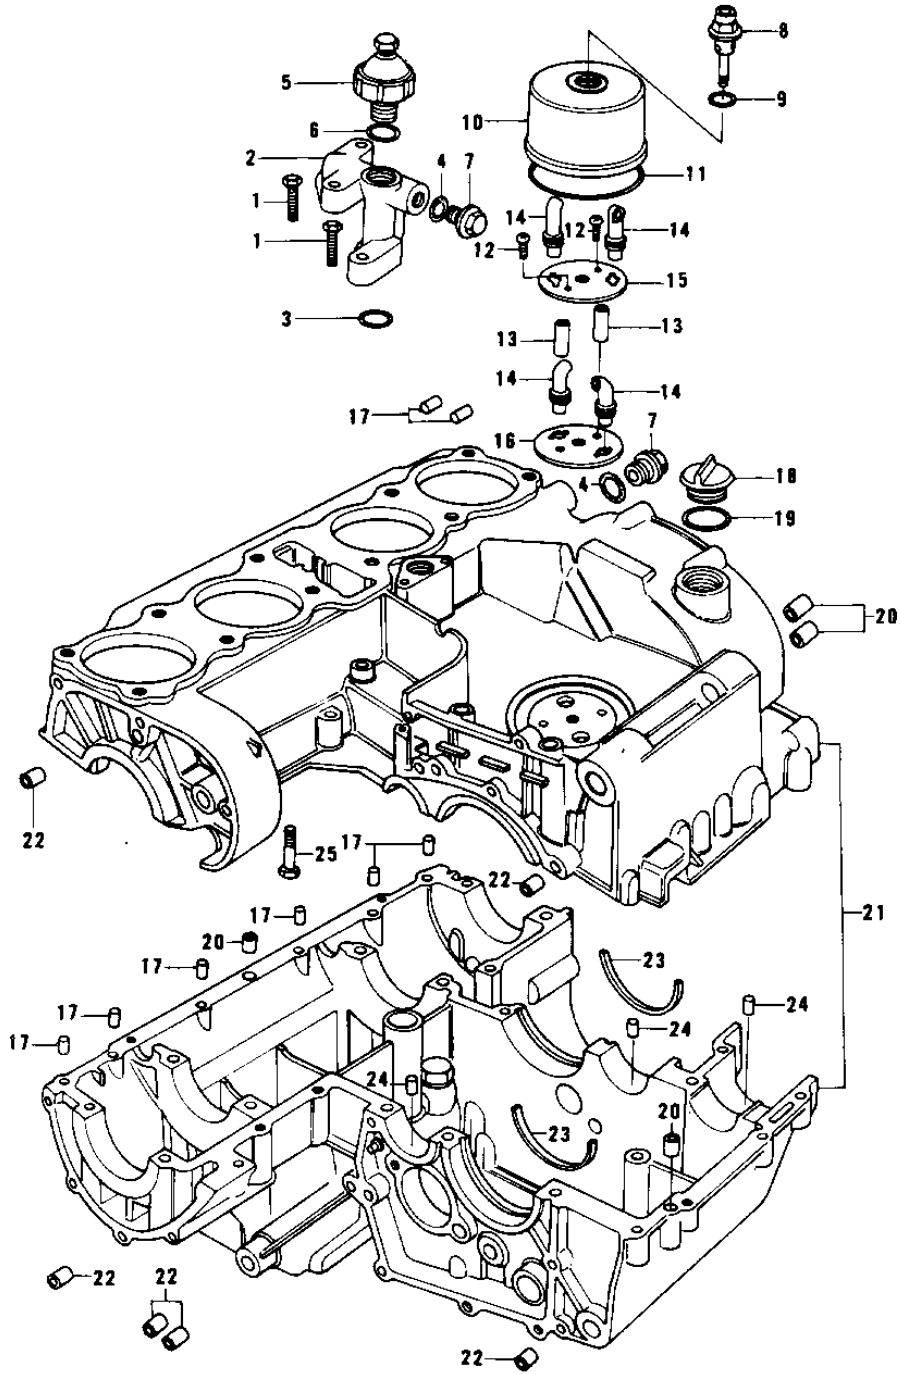

1977 1000 LTD PARTS DIAGRAM

CRANKCASE/BREATHER COVER ('77-'78 B1/B2)

1977 1000 LTD PARTS LIST

CRANKCASE/BREATHER COVER ('77-'78 B1/B2)

ITEM NAME	PART NUMBER	QUANTITY
BOLT,HEX HEAD,6X35 (Ref # 1)	92001-164	1
PIPE (Ref # 2)	16109-003	1
"O" RING,18MM (Ref # 3)	670B2018	1
"O" RING,15MM (Ref # 4)	670B2015	1
SWITCH,OIL PRESSURE (Ref # 5)	27010-1013	1
"O" RING (Ref # 6)	92055-055	1
PLUG (Ref # 7)	92066-021	1
BOLT,BREATHER FITTING (Ref # 8)	92003-098	1
"O" RING,16MM (Ref # 9)	670B2016	1
BODY,BREATHER (Ref # 10)	14070-007	1
"O" RING,91MM (Ref # 11)	92055-052	1
SCREW PAN HEAD 6X40 (Ref # 12)	220B0640	1
COLLAR,IGNITION COIL (Ref # 13)	92027-276	1
TUBE,BREATHER (Ref # 14)	92059-140	1
PLATE,BREATHER (Ref # 15)	14068-009	2
PIN,DOWEL,6X14 (Ref # 17)	610A0614	1
PLUG,OIL FILLER (Ref # 18)	16115-013	1
"O" RING,31MM (Ref # 19)	92055-049	1
PIN,DOWEL,10X8.2X14 (Ref # 20)	92043-1037	1
CRANKCASE SET (Ref # 21)	14001-5025	1
PIN-DOWEL (Ref # 22)	92042-007	1
RING,POSITION (Ref # 23)	14013-1004	1
PIN DOWEL 6MM (Ref # 24)	92042-016	1
BOLT,HEX HEAD,8X72 (Ref # 25)	92003-107	1