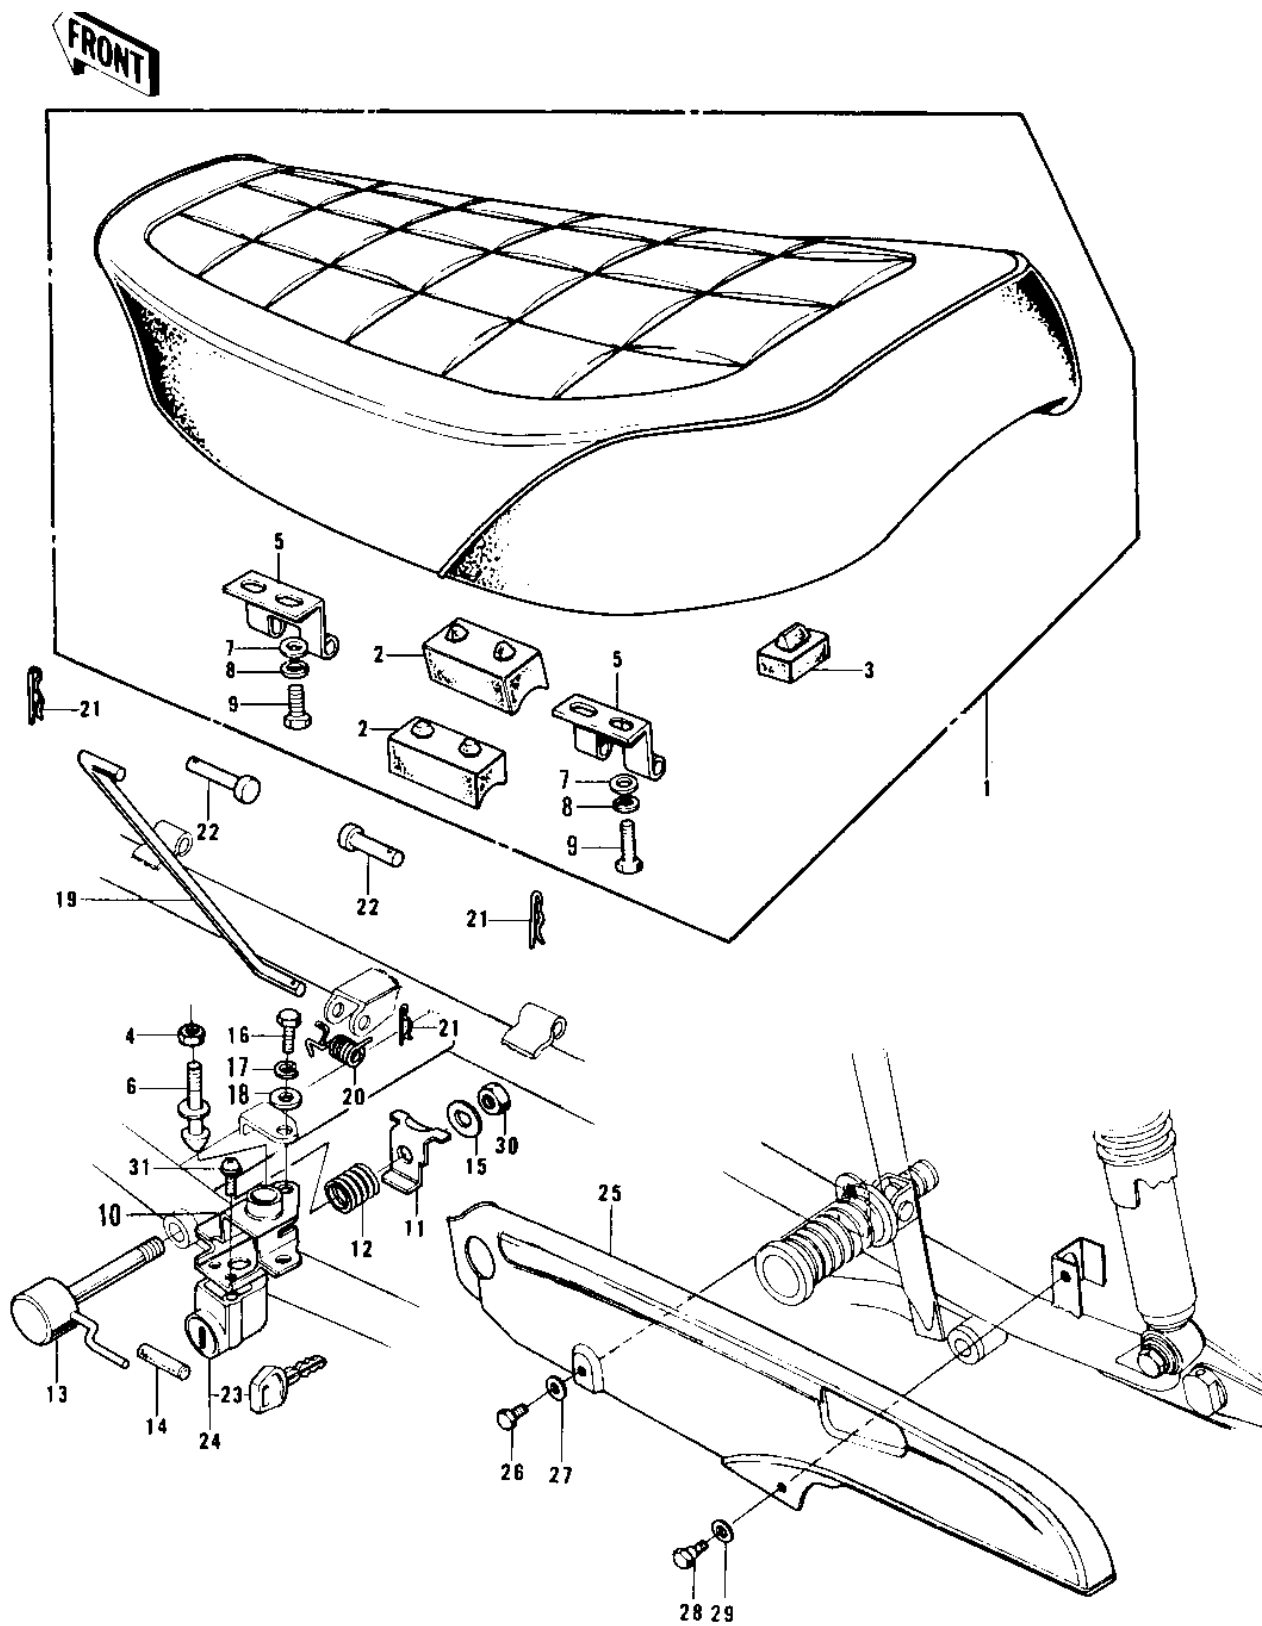

1973 PARTS DIAGRAM

SEAT/CHAIN COVER

1973 PARTS LIST

SEAT/CHAIN COVER

ITEM NAME	PART NUMBER	QUANTITY
SEAT-ASSY,DUAL (Ref # 1)	53001-076	1
DAMPER RUBBER,SEAT (Ref # 2)	92075-139	1
DAMPER RUBBER (Ref # 3)	92075-099	1
NUT 8MM (Ref # 4)	312B0800	1
HINGE A (Ref # 5)	53009-017	1
LOCK,DUAL SEAT (Ref # 6)	53056-001	1
WASHER PLAIN 6MM (Ref # 7)	411B0600	2
WASHER SPRING 6MM (Ref # 8)	461F0600	2
BOLT HEX HEAD 6X14 (Ref # 9)	116B0614	1
BODY,SEAT LOCK (Ref # 10)	53050-001	1
PLATE,SEAT LOCK (Ref # 11)	53051-001	1
SPRING,SEAT LOCK LEVR (Ref # 12)	53053-001	1
LEVER,SEAT LOCK (Ref # 13)	53052-001	1
CAP,LEVER (Ref # 14)	92102-011	1
WASHER,LOCK (Ref # 15)	92088-017	1
BOLT-HEX HEAD,6X16 (Ref # 16)	110N0616	1
HOOK SEAT (Ref # 19)	53054-001	1
SPRING,SEAT HOOK (Ref # 20)	53055-001	1
COTTER PIN (Ref # 21)	92041-003	1
PIN (Ref # 22)	53011-002	1
LOCK ASSY,SEAT (Ref # 24)	27030-001	1
CASE-CHAIN (Ref # 25)	36014-061	1
BOLT HEX HEAD 6X18 (Ref # 26)	110N0618	1
WASHER 6.5X20X1.6T (Ref # 27)	92022-125	1
BOLT,HEAX HEAD,6X14 (Ref # 28)	92001-115	1
WASHER,8.5X20X1.6 (Ref # 29)	92022-1561	1
UNAVAILABLE IN PRICE BOOK (Ref # 30)	132B0600	1
SCREW PAN HEAD 5X14 (Ref # 31)	220B0514A	1