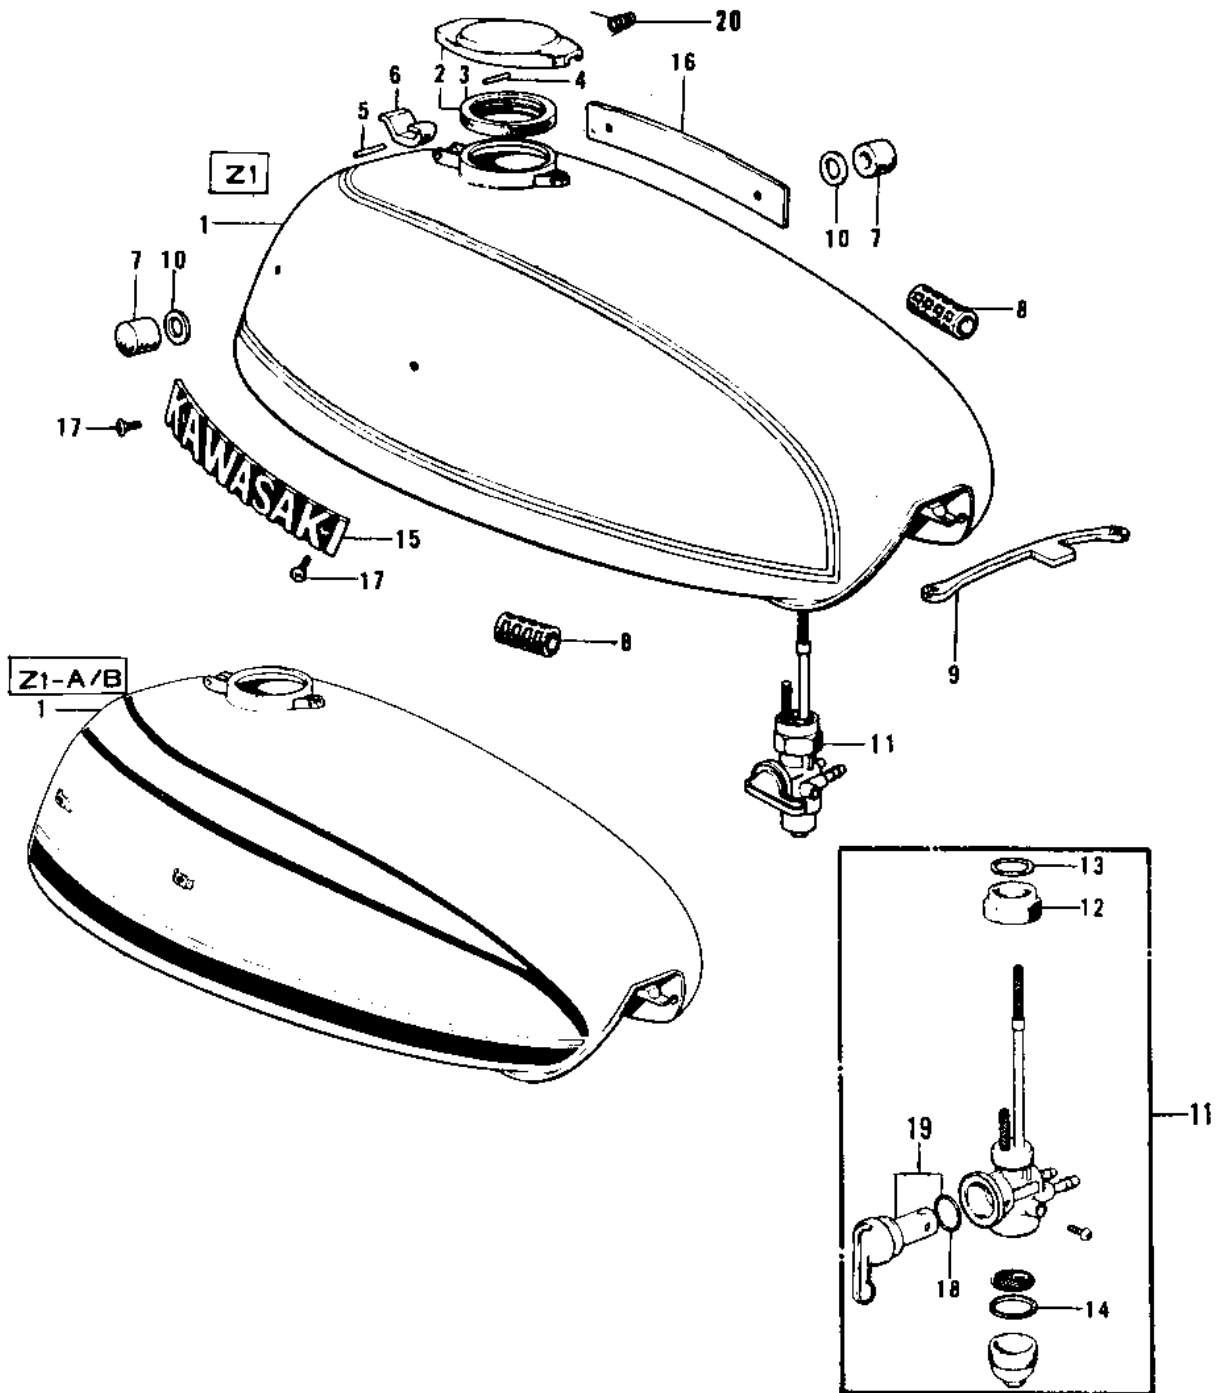

1973 PARTS DIAGRAM

FUEL TANK

1973 PARTS LIST

FUEL TANK

ITEM NAME	PART NUMBER	QUANTITY
TANK-FUEL,C.BROWN (Ref # 1)	51001-077-96	1
TANK-FUEL,C.ORANGE (Ref # 1)	51001-096-2E	1
TANK-FUEL,C.YELLOW (Ref # 1)	51001-096-2F	1
TANK-FUEL,C.S.RED (Ref # 1)	51001-096-2R	1
TANK-FUEL,C.S.BLUE (Ref # 1)	51001-096-2S	1
CAP ASSY,FUEL TANK (Ref # 2)	51048-007	1
GASKET-FUEL TANK CAP (Ref # 3)	51059-008	1
PIN-TANK CAP FIT (Ref # 4)	92043-074	1
PIN,TANK CAP FIT (Ref # 4)	92043-096	1
PIN,TANK CAP (Ref # 5)	92043-091	1
HOOK,FUEL TANK CAP (Ref # 6)	51063-002	1
DAMPER RUBBER,FL TANK (Ref # 7)	92075-125	1
DAMPER RUBBER (Ref # 8)	92075-084	1
BAND,FUEL TANK (Ref # 9)	92072-042	1
WASHER-PL-10.5X26X2.3 (Ref # 10)	92022-044	1
FUEL COCK ASSY (Ref # 11)	51023-055	1
FUEL COCK JOINT NUT (Ref # 12)	51035-009	1
GASKET-FUEL COCK JNT. (Ref # 13)	92065-081	1
GASKET FUEL COCK CUP (Ref # 14)	51037-010	1
EMBLEM,FUEL TANK,L.H (Ref # 15)	56014-1013	1
EMBLEM,L.H FUEL TANK (Ref # 15)	56013-054	1
EMBLEM,FUEL TANK,R.H (Ref # 16)	56014-1014	1
EMBLEM,R.H FUEL TANK (Ref # 16)	56014-049	1
SCREW,COUNTERSUNK,3X6 (Ref # 17)	92012-003	1
"O" RING,14MM (Ref # 18)	670B2014	1
FUEL COCK LEVER SET (Ref # 19)	51030-001	1
SPRING-HOOK (Ref # 20)	51053-003	1