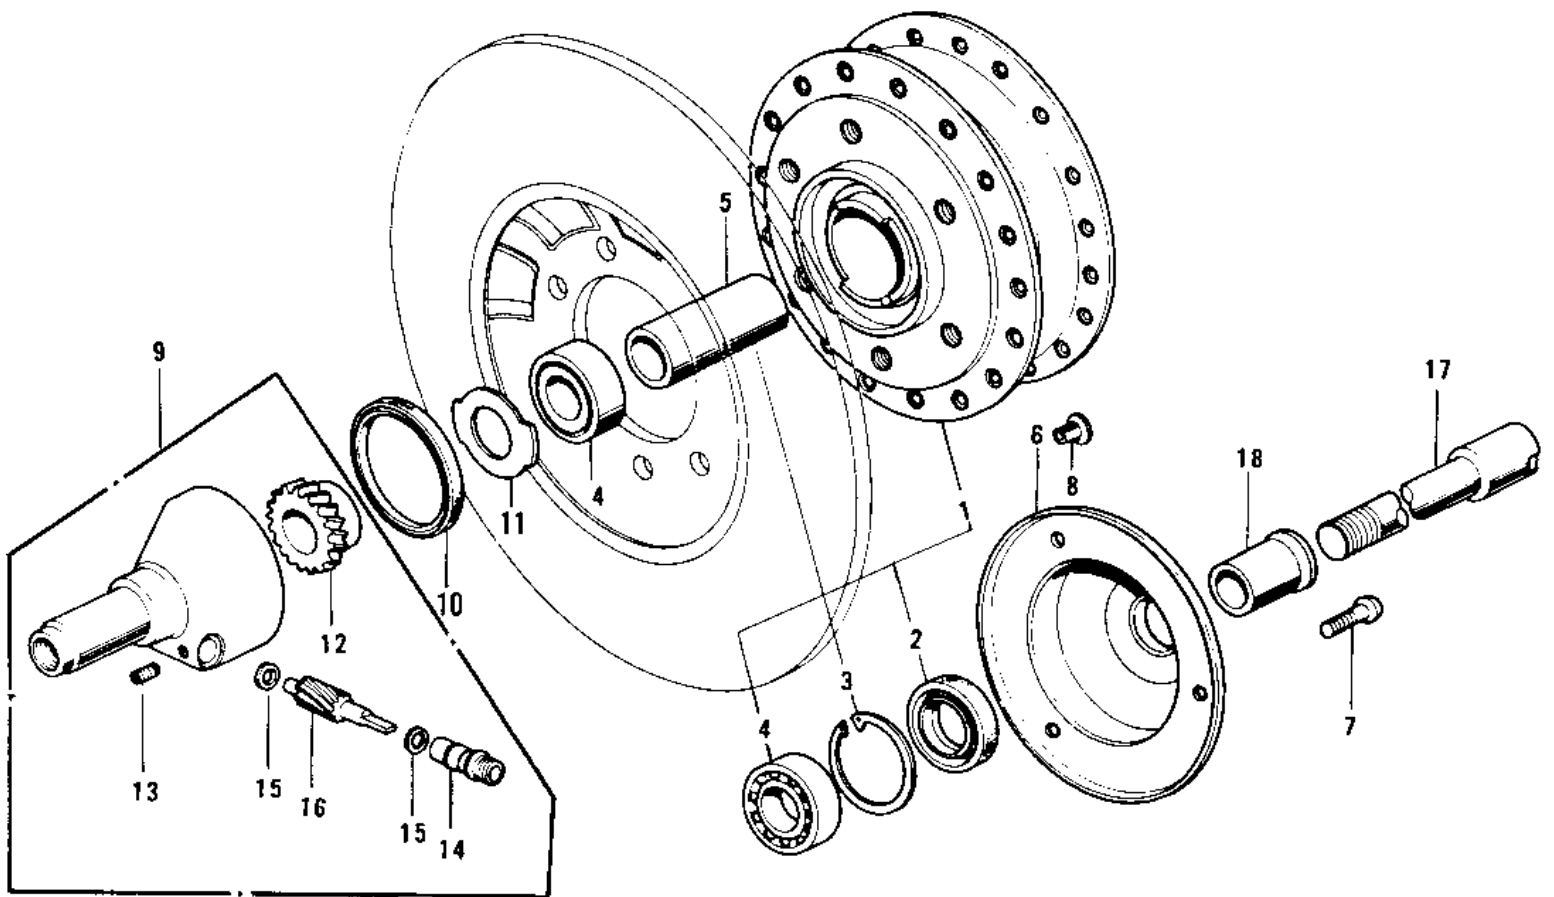

1973 PARTS DIAGRAM

FRONT HUB

1973 PARTS LIST

FRONT HUB

ITEM NAME	PART NUMBER	QUANTITY
DRUM-ASSY,FR BRK,BLK (Ref # 1)	41034-021-21	1
OIL SEAL-COUPLING (Ref # 2)	92052-003	1
RING, SNAP,43.5M/M (Ref # 3)	92033-1040	1
BEARING BALL #6203 (Ref # 4)	601B6203	1
COLLAR-FRONT DRUM (Ref # 5)	41039-019	1
COVER-BRAKE DRUM DUST (Ref # 6)	41042-009	1
SCREW OVL CNTSNK 5X8 (Ref # 7)	222E0508A	1
CAP-FRONT DRUM HOLE (Ref # 8)	92102-006	1
CASE ASSY-SPEED GEAR (Ref # 9)	41078-001	1
OIL SEAL,VC54656 (Ref # 10)	92050-046	1
RECEIVER-SPEEDO GEAR (Ref # 11)	41064-007	1
GEAR-SPEEDOMETER (Ref # 12)	41059-016	1
PIN,SPRING (Ref # 13)	41082-001	1
BUSH,SPEEDMETER CABLE (Ref # 14)	41062-005	1
WASHER THRST SPD PINI (Ref # 15)	41063-001	1
PINION-SPEEDOMETER (Ref # 16)	41060-012	1
AXLE-FRONT HUB (Ref # 17)	41068-036	1
COLLAR-FRONT AXLE (Ref # 18)	41069-018	1