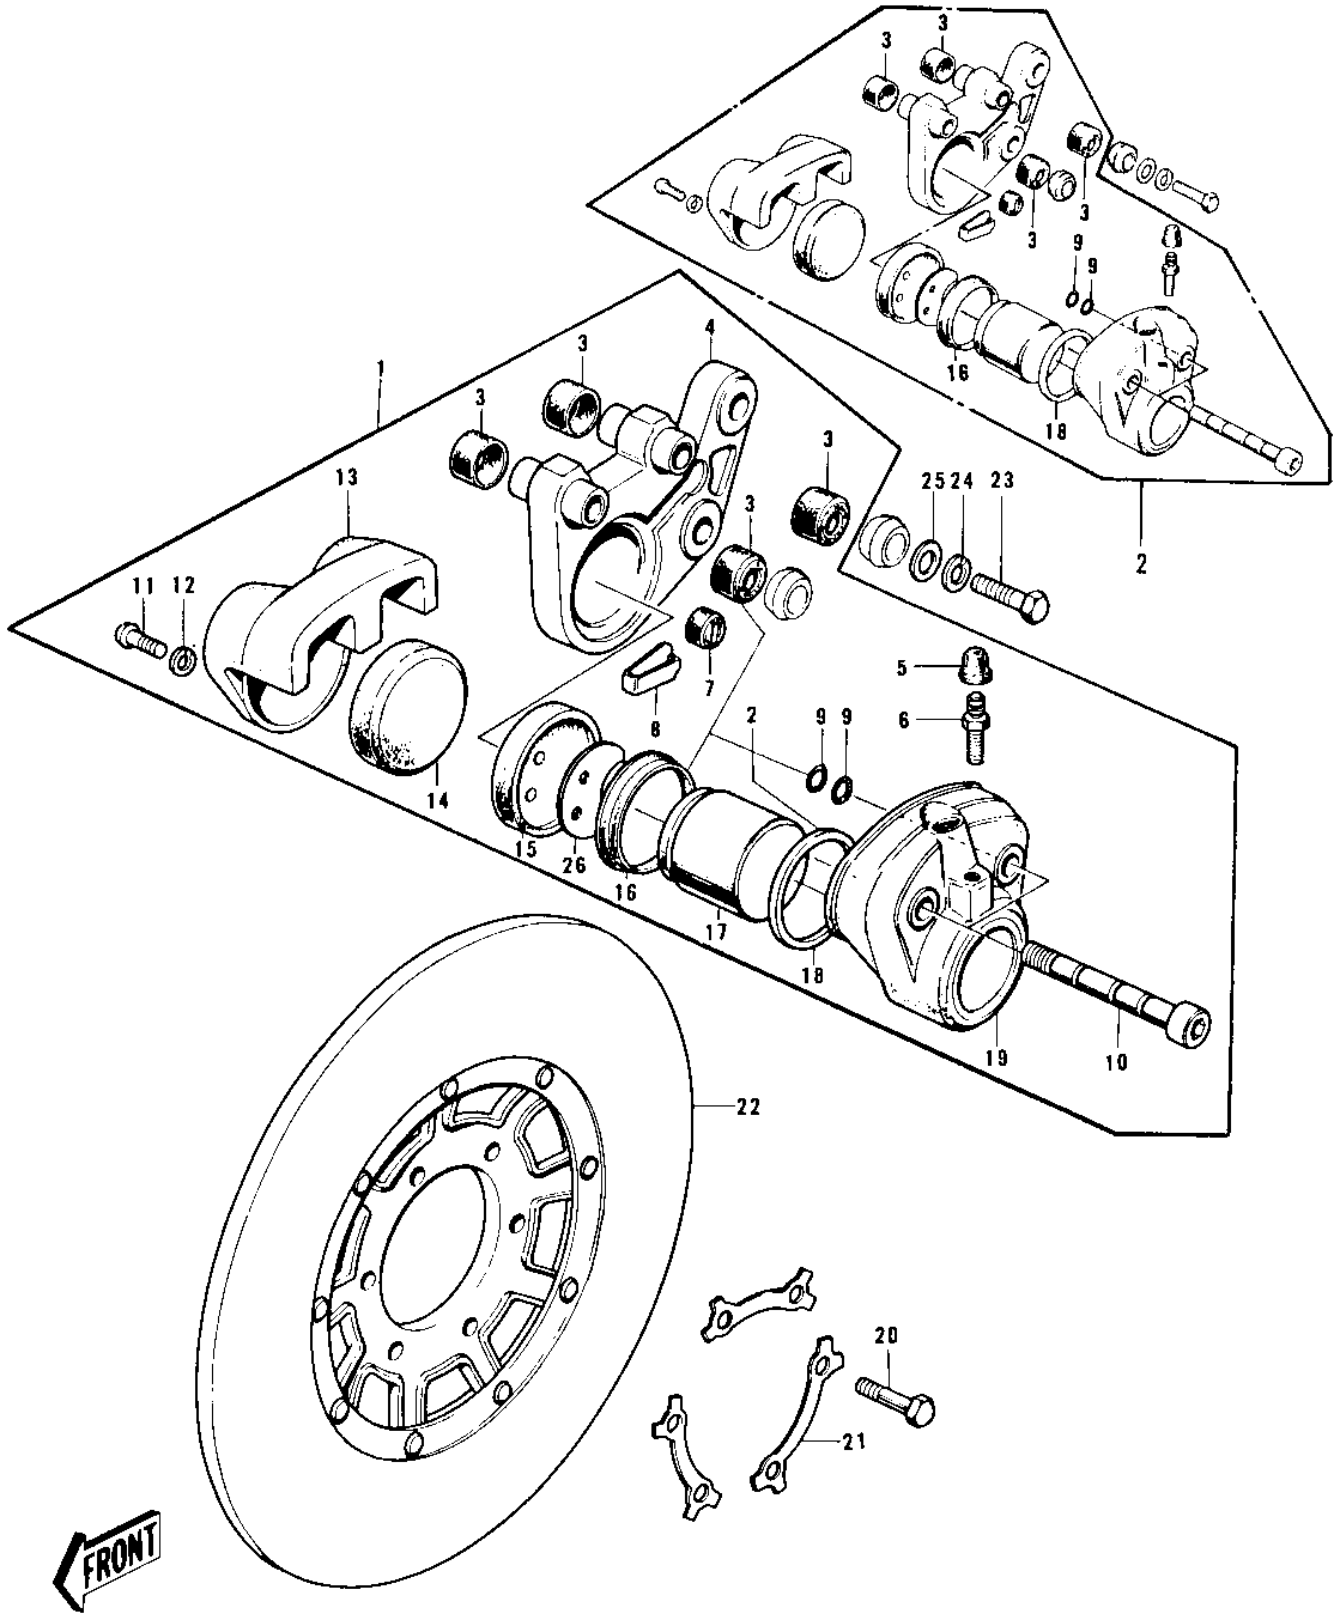

## 1973 PARTS DIAGRAM

FRONT BRAKE

## 1973 PARTS LIST

### FRONT BRAKE

ITEM NAME	PART NUMBER	QUANTITY
CALIPER ASSY (Ref # 1)	43041-004	1
REPAIR,SET,CALIPER (Ref # 2)	43073-004	1
DUST SEAL,SHAFT (Ref # 3)	43052-003	1
HOLDER,CALIPER (Ref # 4)	43044-004	1
BLEEDER SET (Ref # 5)	43085-001	4
BUSHING-RUBBER (Ref # 7)	43047-001	1
STOPPER-PAD A (Ref # 8)	43046-001	1
"O" RING,SHAFT (Ref # 9)	43053-002	1
SHAFT,CALIPER (Ref # 10)	43045-003	1
SCREW PAN HEAD 6X12 (Ref # 11)	220B0612	1
WASHER SPRING 6MM (Ref # 12)	461F0600	1
CALIPER B (Ref # 13)	43043-003	1
PAD B (Ref # 14)	43051-001	1
PAD A (Ref # 15)	43082-001	1
DUST SEAL-PISTON (Ref # 16)	43054-002	1
PISTON,CALIPER (Ref # 17)	43048-002	1
RING,PISTON SEAL (Ref # 18)	43049-002	1
CALIPER A (Ref # 19)	43042-004	1
BOLT-HEX HEAD,8X28 (Ref # 20)	92001-104	1
UNAVAILABLE IN PRICE BOOK (Ref # 21)	92068-014	1
DISC PLATE-FRONT BRK (Ref # 22)	41080-001	1
BOLT-HEX HEAD,10X43 (Ref # 23)	43070-001	1
WASHER SPRING 10MM (Ref # 24)	461F1000	1
WASHER PLAIN 10MM (Ref # 25)	410B1000	1
SHIM (Ref # 26)	43076-001	1