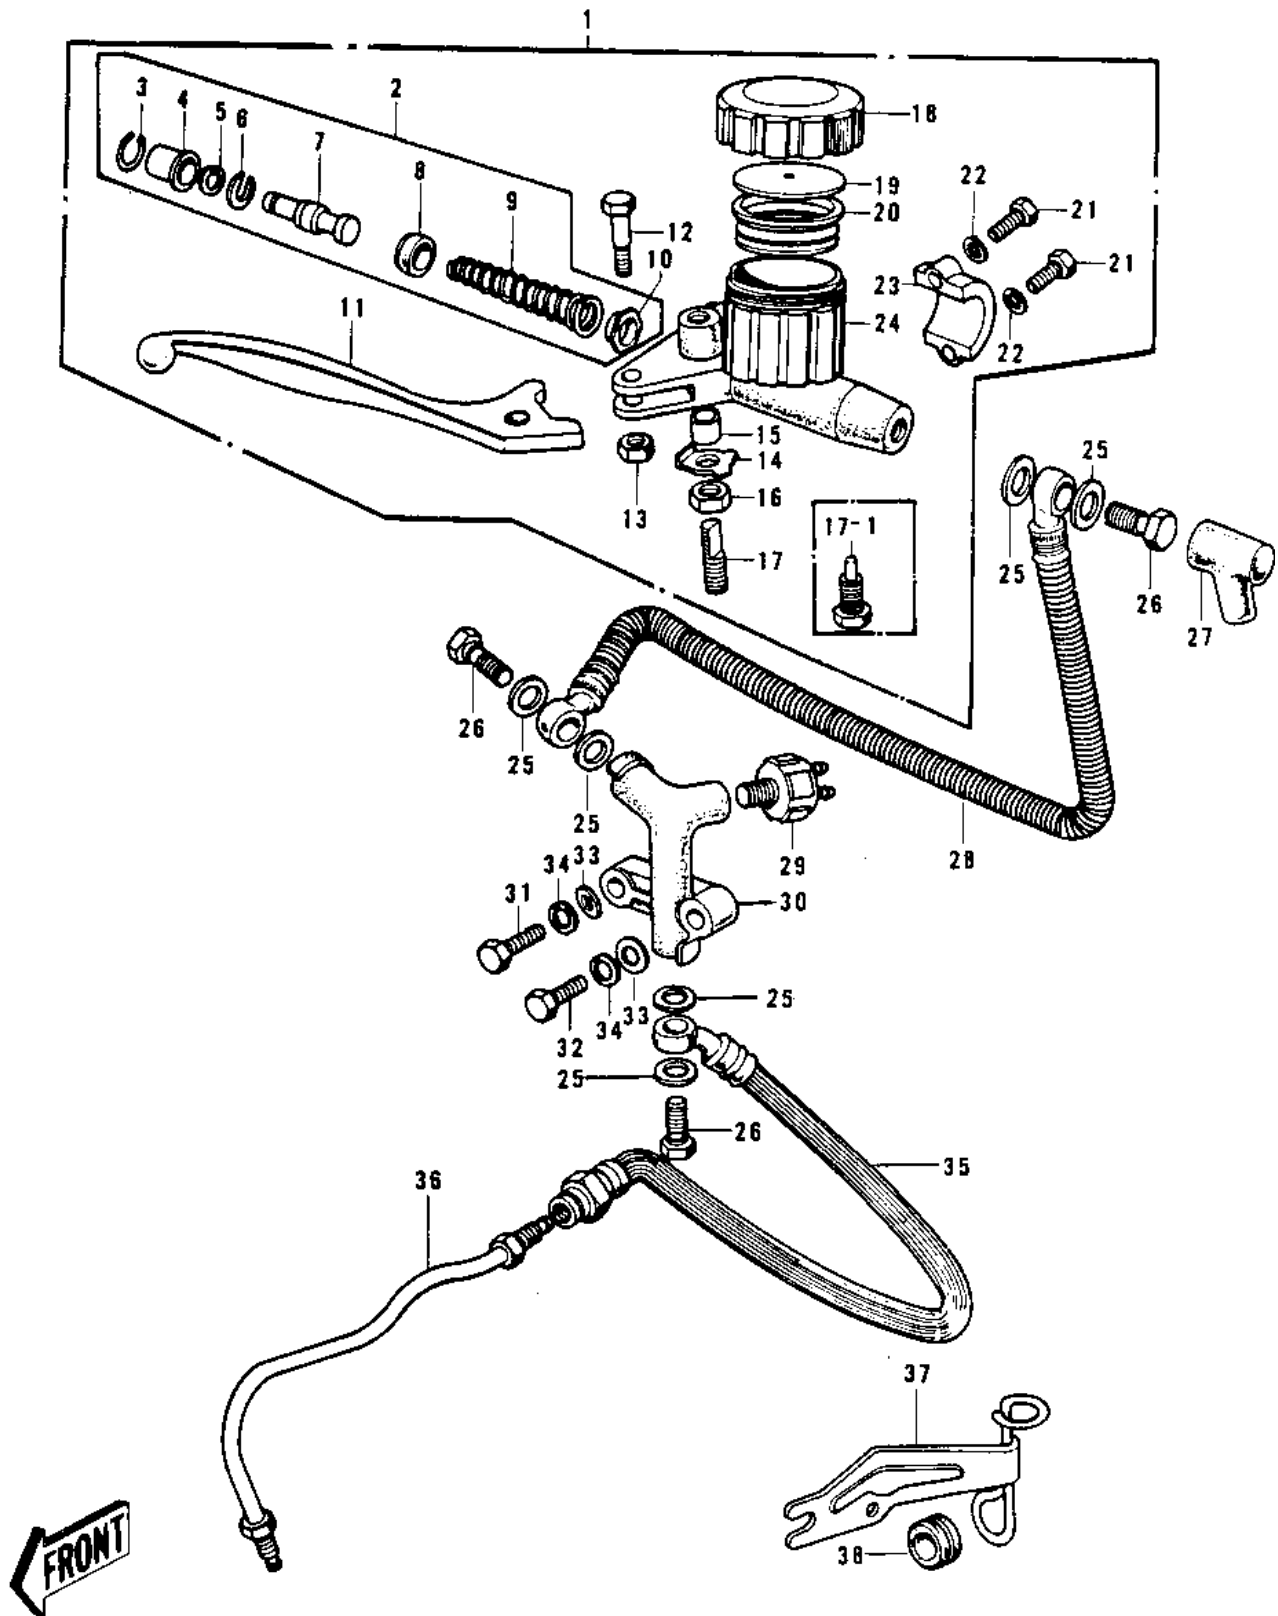

1973 PARTS DIAGRAM

FRONT MASTER CYLINDER

1973 PARTS LIST

FRONT MASTER CYLINDER

ITEM NAME	PART NUMBER	QUANTITY
CYLINDER ASSY,MASTER (Ref # 1)	43015-032	3
REPAIR SET-MASTER CYL (Ref # 2)	43073-001	1
STOPPER-BOOTS (Ref # 3)	43025-001	1
BOOTS (Ref # 4)	43024-001	1
CIRCLIP,18MM (Ref # 5)	481J1800	1
STOPPER-PISTON (Ref # 6)	43022-001	1
PISTON ASSY (Ref # 7)	43072-001	1
CUP-PRIMARY (Ref # 8)	43019-001	1
SPRING ASSY-RETURN (Ref # 9)	43018-001	1
VALVE ASSY-CHECK (Ref # 10)	43017-001	1
LEVER,FRONT BRAKE (Ref # 11)	43029-003	1
BOLT-LEVER FITTING (Ref # 12)	43033-001	1
NUT 6MM (Ref # 13)	312B0600	1
WASHER-LOCK,8MM (Ref # 14)	43031-001	1
TUBE (Ref # 15)	43074-001	1
NUT,8MM (Ref # 16)	311B0800	1
BOLT-LEVER ADJUST (Ref # 17)	43030-002	1
BOLT,LEVER ADJUSTING (Ref # 17-1)	43030-003	1
CAP,OIL CUP (Ref # 18)	43026-003	1
PLATE-MASTER CYLINDER (Ref # 19)	43027-001	1
DIAPHRAGM (Ref # 20)	43028-001	1
BOLT HEX HEAD 6X25 (Ref # 21)	110N0625	1
WASHER PLAIN 6MM (Ref # 22)	411B0600	2
HOLDER-MASTER CYL (Ref # 23)	43034-001	1
BODY, MASTER CYLINDER (Ref # 24)	43016-002	1
WASHER-OIL BOLT (Ref # 25)	43067-001	1
BOLT,OIL,L=23 (Ref # 26)	92002-1888	1
BOOT,DUST (Ref # 27)	49006-1041	1
HOSE,FRONT BRAKE (Ref # 28)	43059-007	1

1973 PARTS LIST

FRONT MASTER CYLINDER

ITEM NAME	PART NUMBER	QUANTITY
SWITCH-FRONT BRAKE (Ref # 29)	43065-001	1
JOINT,THREE WAY (Ref # 30)	43061-002	1
BOLT-HEX HEAD,6X32 (Ref # 31)	110N0632	1
BOLT HEX HEAD 6X40 (Ref # 32)	110N0640	1
WASHER SPRING 6MM (Ref # 33)	461F0600	1
HOSE,FRONT BRAKE (Ref # 35)	43059-011	1
PIPE,BRIDGE (Ref # 36)	43060-004	1
BRACKET-BRAKE HOSE (Ref # 37)	43063-001	1
GROMMET-HOSE BRACKET (Ref # 38)	43064-001	1