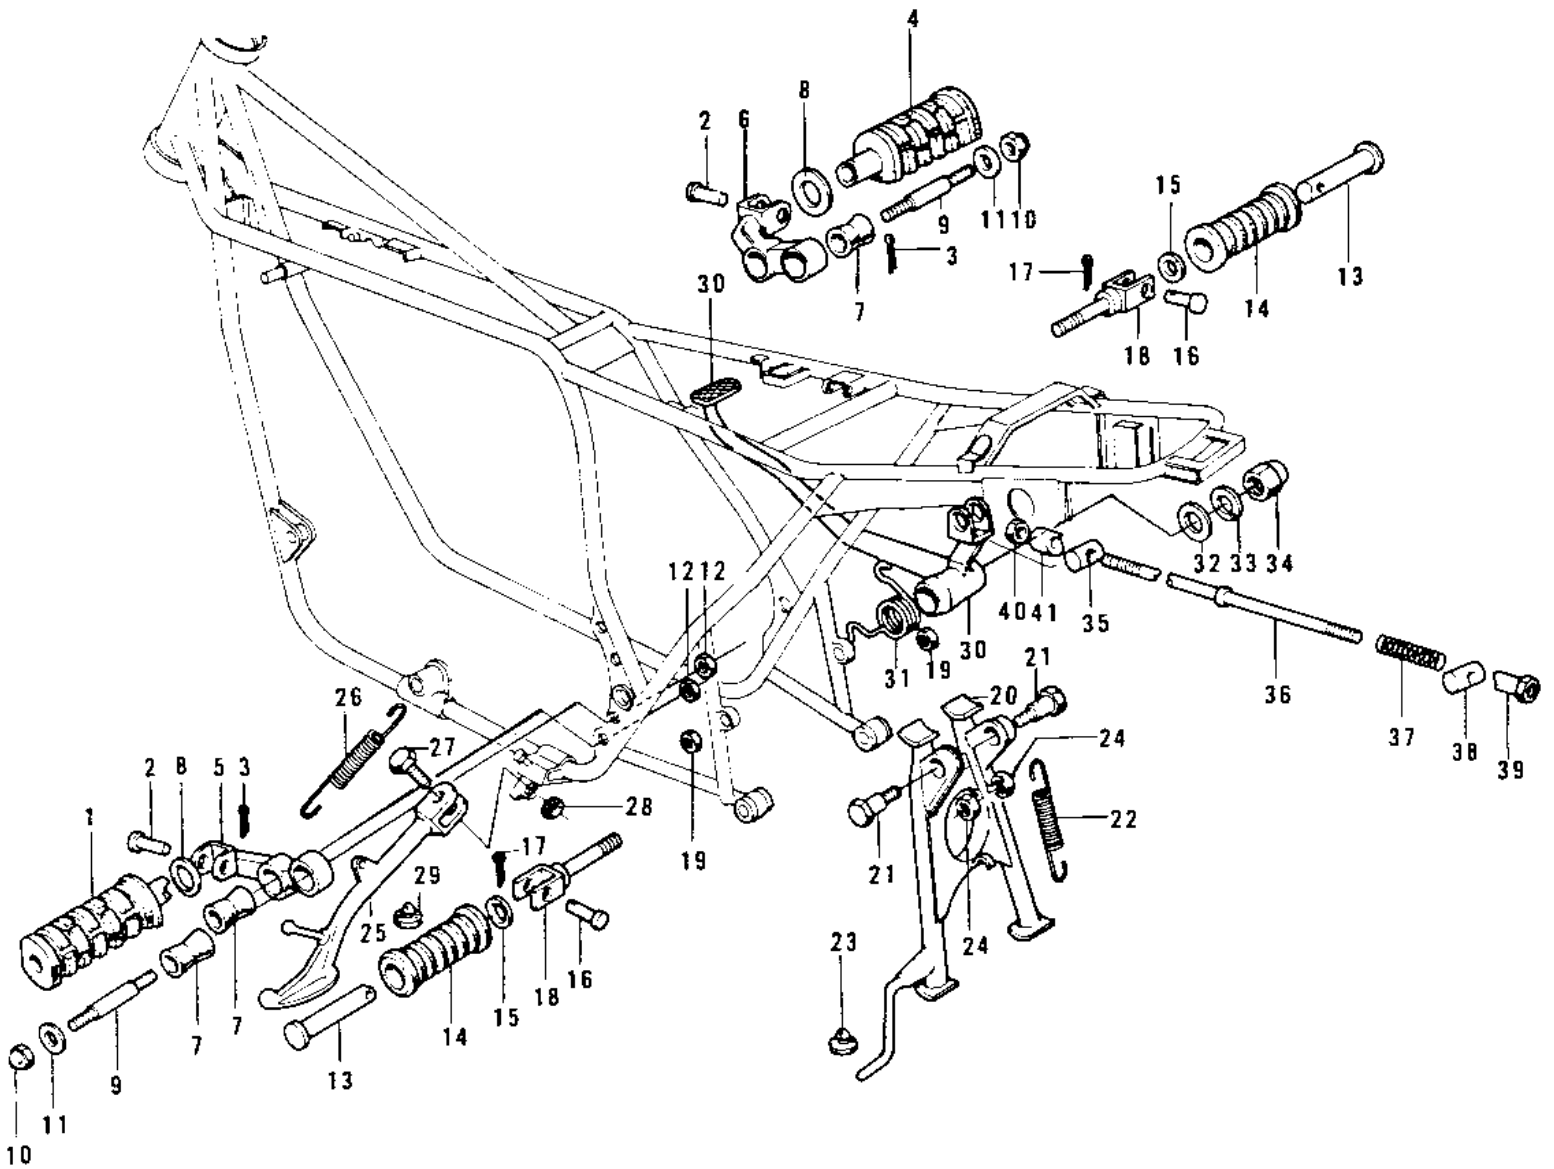

## 1973 PARTS DIAGRAM

FOOTRESTS/STANDS/BRAKE PEDAL

## 1973 PARTS LIST

FOOTRESTS/STANDS/BRAKE PEDAL

ITEM NAME	PART NUMBER	QUANTITY
BAR-FOOTREST,L.H (Ref # 1)	34028-011	1
PIN-FOOTREST BAR FIT (Ref # 2)	92043-080	1
PIN COTTER 2.5X16 (Ref # 3)	550D2516	1
BAR-FOOTREST,R.H (Ref # 4)	34028-012	1
BRACKET,FOOTREST,L.H (Ref # 5)	34003-036	1
BRACKET,FOOTREST,R.H (Ref # 6)	34003-037	1
DAMPER RUBBER,FOOTRST (Ref # 7)	92075-140	1
WASHER,PLAIN (Ref # 8)	92022-250	1
STUD,FOOTREST BAR FIT (Ref # 9)	92004-048	1
NUT,CAP AND LOCK,8MM (Ref # 10)	92019-013	2
CAP,FOOTRESTBAR (Ref # 11)	92102-010	1
NUT 10MM (Ref # 12)	315B1000	2
BAR-RR FOOTREST (OPT) (Ref # 13)	34028-009	1
RUBBER,REAR FOOTREST (Ref # 14)	92076-024	1
WASHER-PLAIN (OPT) (Ref # 15)	92022-199	1
PIN (Ref # 16)	92043-1464	1
PIN,COTTER,2.0X12 (Ref # 17)	550D2012	1
BRACKET,REAR FOOTREST (Ref # 18)	33028-011	1
NUT-HEX-FINE,12MM (Ref # 19)	315B1200	1
STAND-MAIN (Ref # 20)	34011-1015	1
SHAFT MAIN STAND (Ref # 21)	34019-014	1
SPRING,MAIN STAND (Ref # 22)	34023-012	1
DAMPER RUBB MAIN STAD (Ref # 23)	92075-015	1
NUT,MAIN STAND FITT (Ref # 24)	92016-044	1
STAND-SIDE (Ref # 25)	34024-060	1
SPRING,SIDE STAND (Ref # 26)	34025-005	1
BOLT-SIDE STAND (Ref # 27)	92003-079	1
DAMPER RUBBER,STD STM (Ref # 29)	92075-157	1
PEDAL,BRAKE (Ref # 30)	43001-044	1

## 1973 PARTS LIST

FOOTRESTS/STANDS/BRAKE PEDAL

ITEM NAME	PART NUMBER	QUANTITY
SPRING,BRAKE PEDAL (Ref # 31)	43005-041	2
WASHER,8.5X20X1.6 (Ref # 32)	92022-1561	1
WASHER SPRING 8MM (Ref # 33)	461F0800	1
PIN,REAR BRAKE ROD (Ref # 35)	92043-095	1
ROD,REAR BRAKE (Ref # 36)	43011-017	1
SPRING,BRAKE ROD (Ref # 37)	43012-001	1
PIN-BRAKE ROD (Ref # 38)	92043-065	1
NUT-BRAKE ROD ADJUST (Ref # 39)	92015-042	1
NUT (Ref # 40)	92019-008	1
PIN,BRAKE ROD (Ref # 41)	92027-177	1