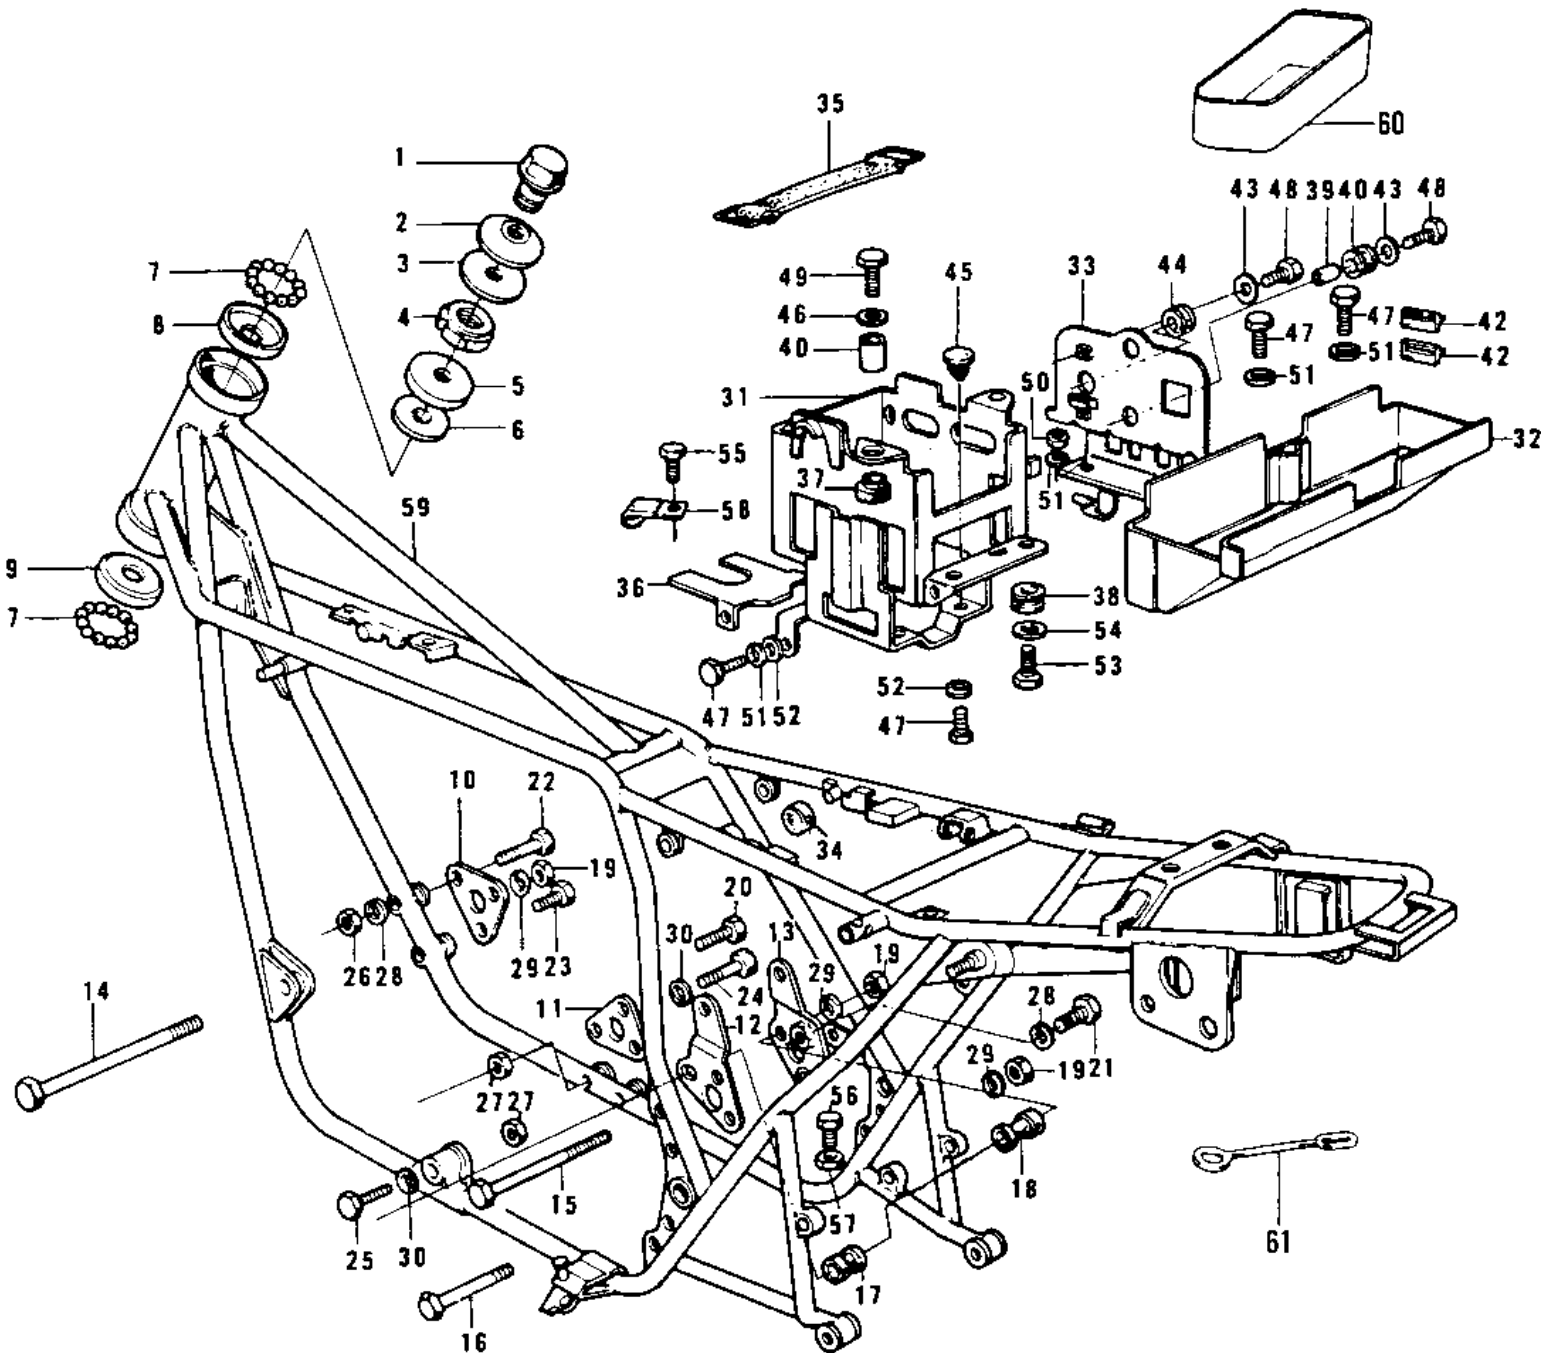

1973 PARTS DIAGRAM

FRAME/FRAME FITTINGS