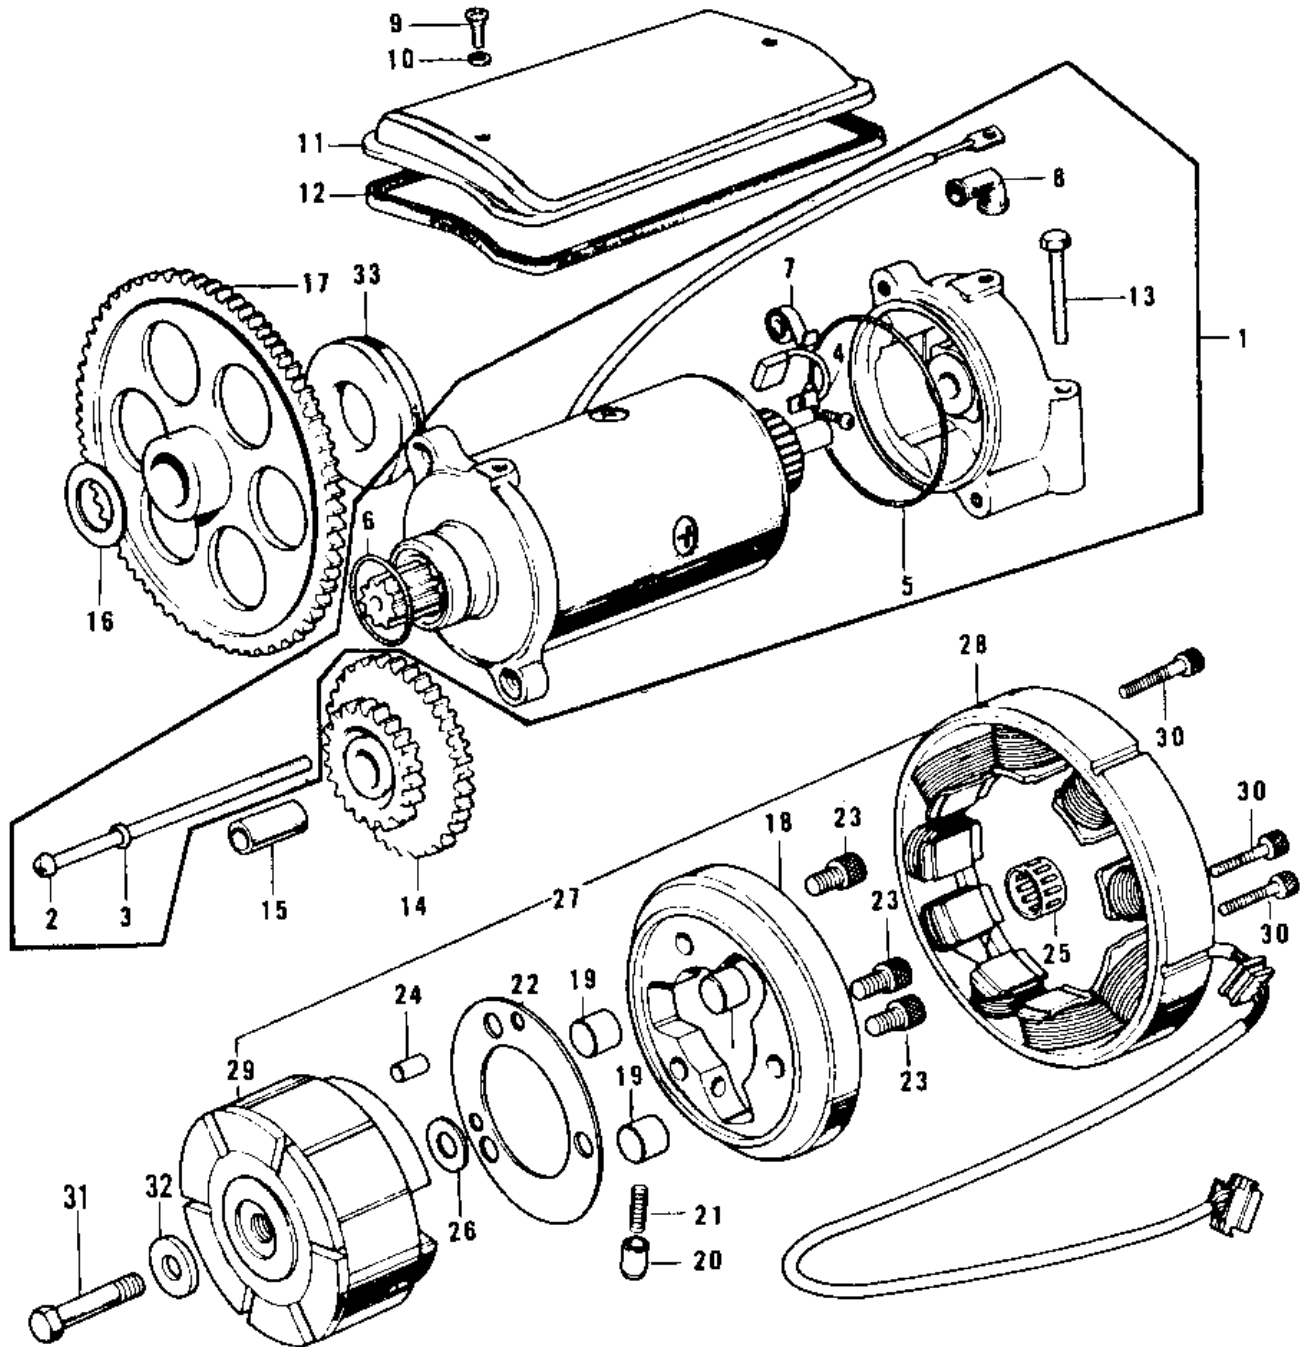

1973 PARTS DIAGRAM

GENERATOR/STARTER MOTOR

1973 PARTS LIST

GENERATOR/STARTER MOTOR

ITEM NAME	PART NUMBER	QUANTITY
MOTOR ASSY,STARTING (Ref # 1)	21163-001	1
SCREW,PAN HEAD,6X110 (Ref # 2)	21015-005	1
WASHER SPRING 6MM (Ref # 3)	461F0600	1
CARBON BRUSH (Ref # 4)	21039-003	1
"0" RING,STARTING MTR (Ref # 5)	21027-003	1
"0" RING,STARTING MTR (Ref # 6)	21027-004	1
SPRING,CARBON BRUSH (Ref # 7)	21040-003	1
GROMMET,CORD (Ref # 8)	21017-017	1
BOLT (6X10) (Ref # 9)	110R0610	1
WASHER PLAIN 6MM (Ref # 10)	410B0600	1
COVER,STARTING MOTOR (Ref # 11)	21165-001	1
GASKET,START MOTOR CV (Ref # 12)	21166-001	1
UNAVAILABLE IN PRICE BOOK (Ref # 13)	110B0656	1
GEAR,STARTING MOTOR (Ref # 14)	21167-002	1
PIN-PISTON (Ref # 15)	13002-007	1
WASHER 22.1X30.7X2.0T (Ref # 16)	92026-091	1
GEAR,STARTING CLUTCH (Ref # 17)	21167-003	2
CLUTCH ASSY,STARTING (Ref # 18)	13193-1006	1
PIN (Ref # 19)	92122-001	1
PIN (Ref # 20)	92043-087	1
SPRING (Ref # 21)	92081-110	1
WASHER,FREE WHEEL (Ref # 22)	92026-082	1
BOLT (Ref # 23)	120P0816	1
PIN,DOWEL,6X22 (Ref # 24)	551A0622	1
BEARING,K222620 (Ref # 25)	92046-033	1
WASHER 22X35.5X1.0T (Ref # 26)	92026-092	2
DYNAMO ASSY (Ref # 27)	21001-024	1
YOKE ASSY (Ref # 28)	21076-014	1
ROTOR (Ref # 29)	21007-029	2

1973 PARTS LIST

GENERATOR/STARTER MOTOR

ITEM NAME	PART NUMBER	QUANTITY
BOLT-SOCKET,6X35,BLAC (Ref # 30)	120S0635	1
BOLT,8X40 (Ref # 31)	115G0840	1
WASHER 8.5X23.5X4.5 (Ref # 32)	92022-218	1
DAMPER RUBBER (Ref # 33)	92075-186	1
UNAVAILABLE IN PRICE BOOK (Ref # 33)	92075-187	1
DAMPER RUBBER 8.3T (Ref # 33)	92075-188	1
DAMPER RUBBER 6.3T (Ref # 33)	92075-192	1
DAMPER RUBBER 7.3T (Ref # 33)	92075-193	1
DAMPER RUBBER 8.3T (Ref # 33)	92075-194	1