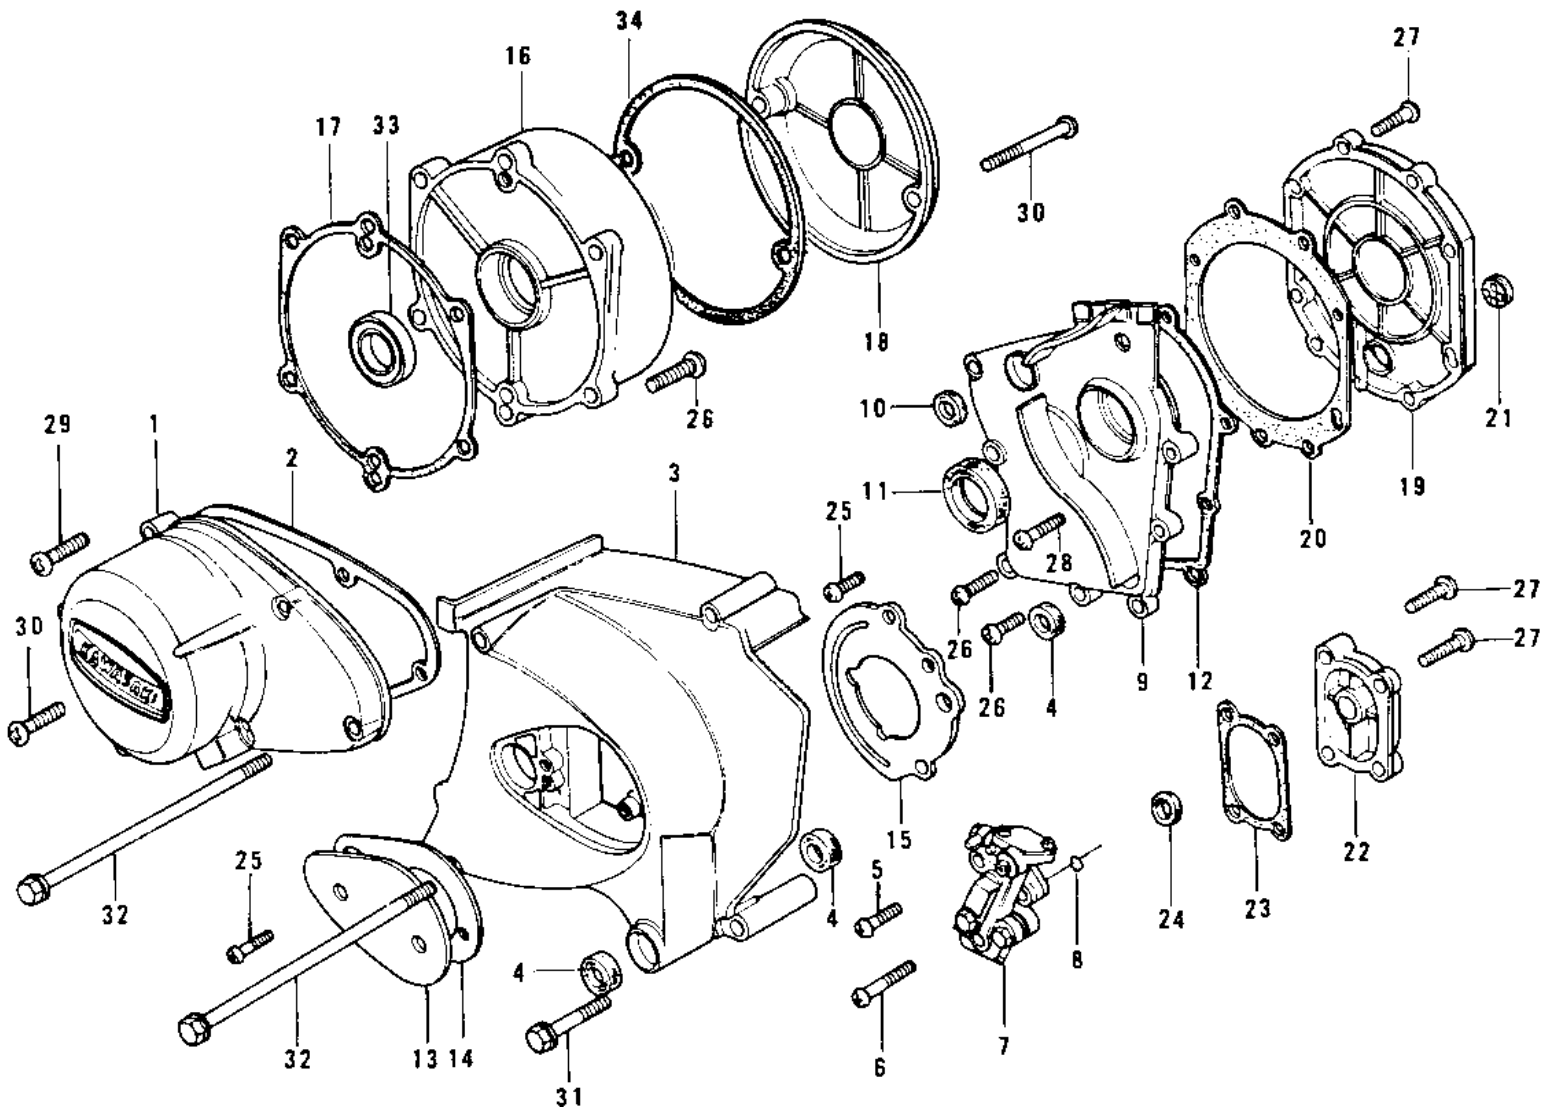

1973 PARTS DIAGRAM

ENGINE COVERS

1973 PARTS LIST

ENGINE COVERS

ITEM NAME	PART NUMBER	QUANTITY
COVER,L.H ENGINE (Ref # 1)	14031-1020	1
GASKET,GENERATOR COVE (Ref # 2)	11060-1075	1
COVER,FRONT CHAIN (Ref # 3)	14026-026	2
OIL SEAL SB12205 (Ref # 4)	92049-004	1
SCREW PAN HEAD 5X12 (Ref # 5)	220B0512	1
SCREW PAN CROSS,5X28 (Ref # 6)	220B0528	1
OIL PUMP ASSY (Ref # 7)	16082-056	2
"O" RING,OIL PUMP (Ref # 8)	92055-053	1
COVER,TRANSMISSION (Ref # 9)	14025-1106	1
OIL SEAL,TC7187 (Ref # 10)	92050-048	1
OIL SEAL SC325210 (Ref # 11)	92050-024	1
GASKET,MISSION COVER (Ref # 12)	14058-004	1
COVER,OIL PUMP (Ref # 13)	14026-012	1
GASKET,CHAIN COVER (Ref # 14)	14045-015	1
COVER,ENGINE SPROCKET (Ref # 15)	14024-008	1
COVER,R.H ENGINE (Ref # 16)	14032-083	1
GASKET,RH ENGINE COVE (Ref # 17)	11060-1071	1
COVER,BREAKER POINT (Ref # 18)	14027-023-80	1
COVER,CLUTCH (Ref # 19)	14032-121	1
GASKET,CLUTCH (Ref # 20)	14046-024	1
GAUGE,OIL LEVEL (Ref # 21)	52015-004	1
COVER,KICK SHAFT,BARL (Ref # 22)	14032-075-2H	2
GASKET,KICK COVER (Ref # 23)	14046-025	1
OIL SEAL,SC22325 (Ref # 24)	92049-1048	1
SCREW PAN HEAD 6X12 (Ref # 25)	220B0612	1
SCREW PAN HEAD 6X22 (Ref # 26)	220B0622	1
SCREW PAN HEAD 6X25 (Ref # 27)	220B0625	1
SCREW PAN HEAD 6X28 (Ref # 28)	220B0628	1
SCREW PAN HEAD 6X30 (Ref # 29)	220B0630	1

1973 PARTS LIST

ENGINE COVERS

ITEM NAME	PART NUMBER	QUANTITY
SCREW PAN HEAD 6X40 (Ref # 30)	220B0640	1
BOLT,6X70 (Ref # 31)	110G0670	1
BOLT-UPSET,6X125 (Ref # 32)	112G06125	1
OIL SEAL,S25407R (Ref # 33)	92050-047	1
GASKET,POINT CAP (Ref # 34)	14050-006	1