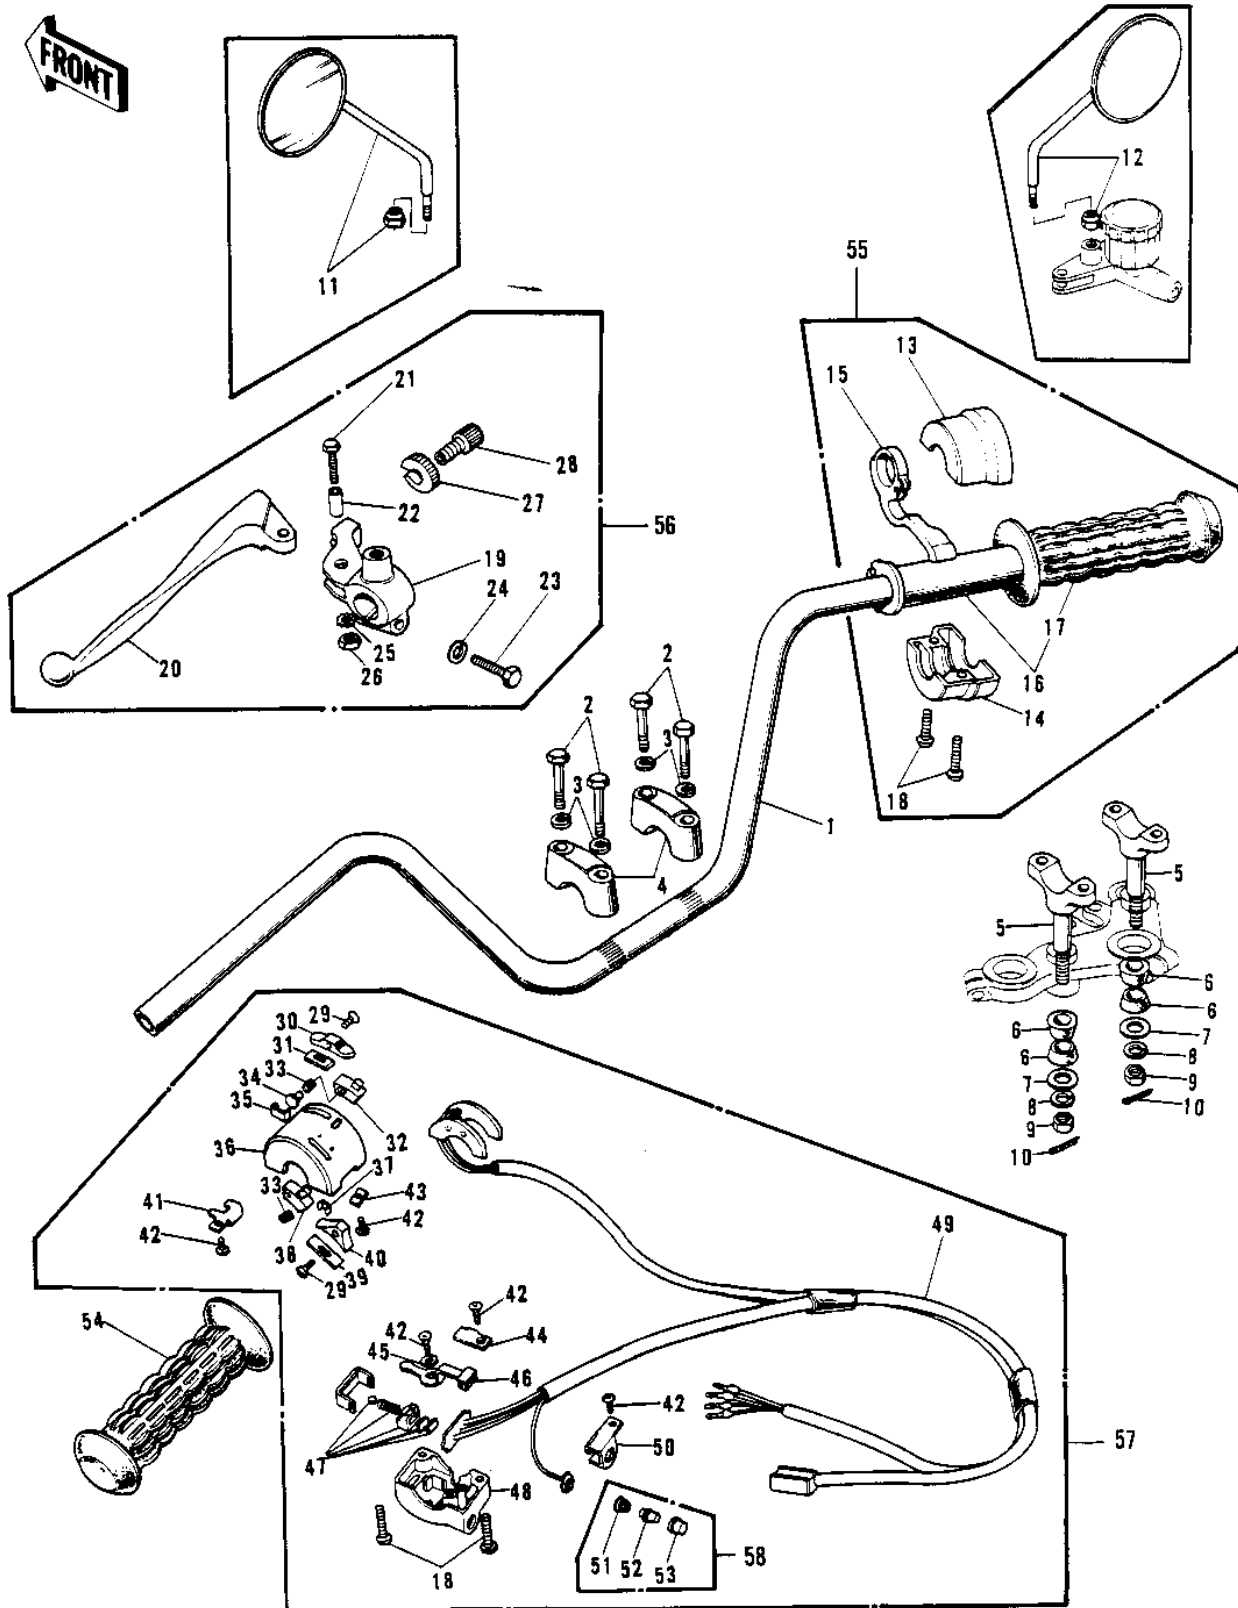

1972 PARTS DIAGRAM

HANDLEBAR (H2/A)

1972 PARTS LIST

HANDLEBAR (H2/A)

ITEM NAME	PART NUMBER	QUANTITY
HANDLEBAR (Ref # 1)	46003-025	1
BOLT 8X38 (Ref # 2)	92001-1405	2
WASHER SPRING 8MM (Ref # 3)	461F0800	1
HOLDER-HANDLEBAR (Ref # 4)	46012-008	1
HOLDER-HANDLEBAR LOW (Ref # 5)	46012-010	1
DAMPER RUBBER,HANDLE (Ref # 6)	92075-275	1
WASHER-HANDLEBAR FIT (Ref # 7)	92022-196	1
NUT,10MM (Ref # 8)	314B1000	2
PIN COTTER 2.5X20 (Ref # 10)	550D2520	1
REAR VIEW MIRROR,L.H (Ref # 11)	56003-009	1
REAR VIEW MIRROR,R.H (Ref # 12)	56002-020	1
CASE-R.H LOWER (Ref # 13)	46023-006	2
LEVER-STARTER (Ref # 15)	46096-007	1
GRIP ASSY-THROTTLE (Ref # 16)	46019-021	1
GRIP ASSY-THROTTLE (Ref # 16)	46019-023	1
RUBBER-R.H GRIP (Ref # 17)	46061-012	1
UNAVAILABLE IN PRICE BOOK (Ref # 18)	20B0522A	1
HOLDER-CLUTCH LEV,BLK (Ref # 19)	46094-011-21	1
UNAVAILABLE IN PRICE BOOK (Ref # 19)	46094-011-21-	1
LEVER-CLUTCH (Ref # 20)	46092-015	1
BOLT HEX HEAD 5X20 (Ref # 21)	92007-020	1
COLLAR LEVER (Ref # 22)	46059-011	1
BOLT HEX HEAD 6X25 (Ref # 23)	110N0625	1
WASHER PLAIN 6MM (Ref # 24)	410B0600	1
WASHER LOCK 5MM (Ref # 25)	464H0500	1
NUT 5MM (Ref # 26)	312B0500	1
NUT-LOCK (Ref # 27)	46056-005	1
SCREW ADJUST (Ref # 28)	46055-006	1
SCREW CNTSNK HD 3X8 (Ref # 29)	221B0308A	1