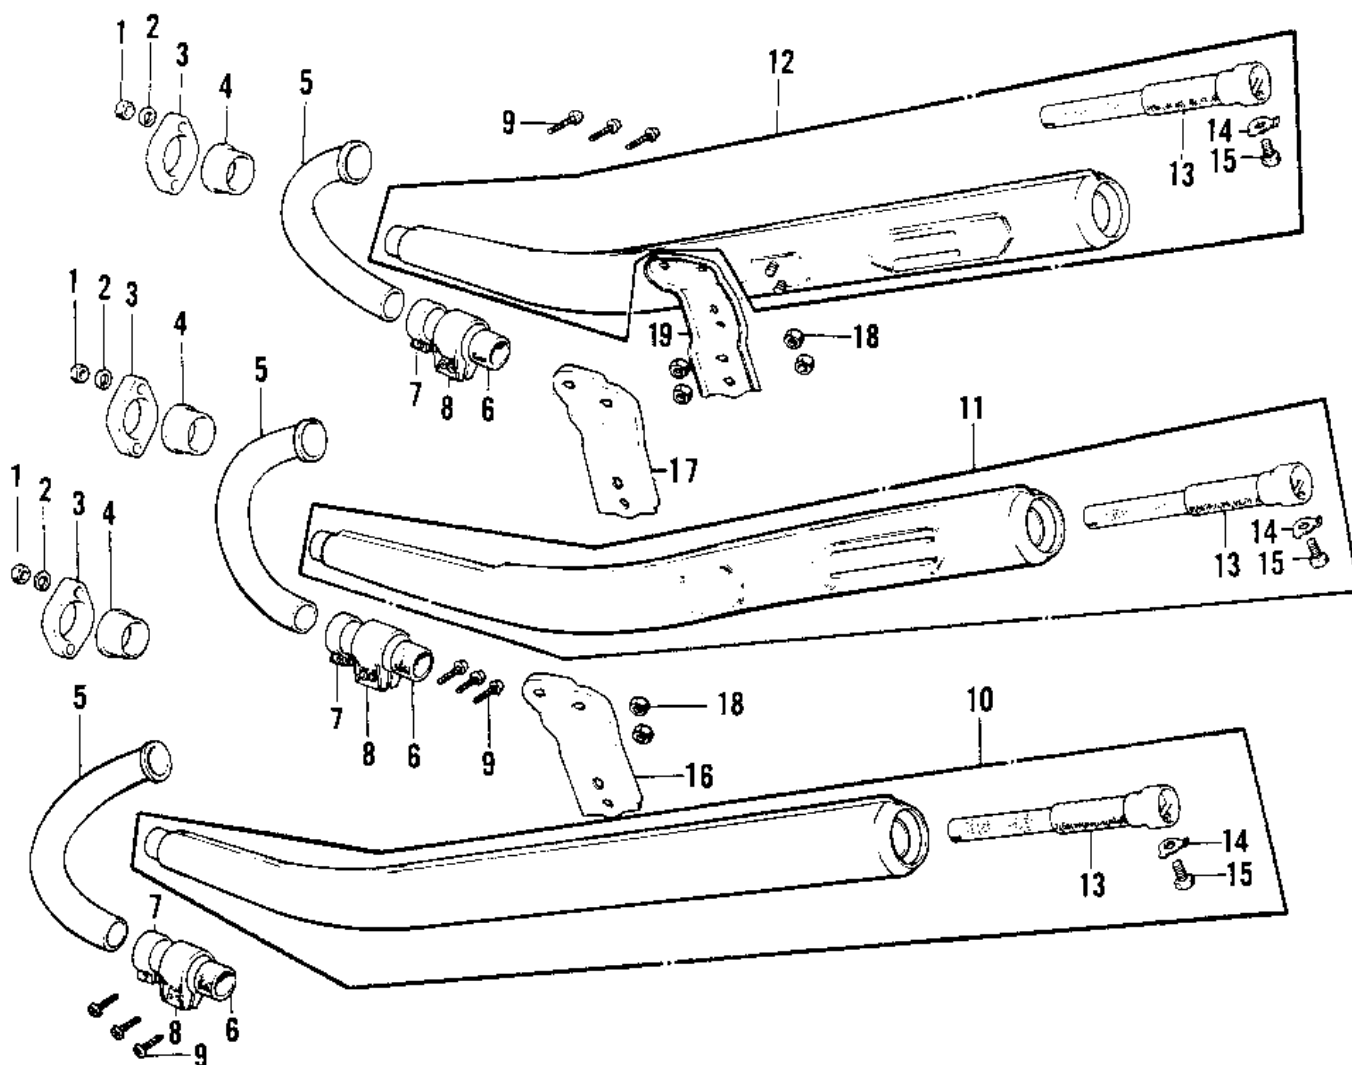

1972 PARTS DIAGRAM

MUFFLERS (H2-B/C)

1972 PARTS LIST

MUFFLERS (H2-B/C)

ITEM NAME	PART NUMBER	QUANTITY
NUT,8MM (Ref # 1)	311B0800	2
WASHER SPRING 8MM (Ref # 2)	461F0800	1
HOLDER,EXHAUST (Ref # 3)	18069-049	1
INSERT,EXH PIPE HLDR (Ref # 4)	18070-011	1
PIPE,EXHAUST (Ref # 5)	18049-102	1
CONNECTOR MUFFLER (Ref # 6)	18043-010	1
HOLDER MUFFLER CONECT (Ref # 7)	18044-007	1
HOLDER MUFFLER CONECT (Ref # 8)	18044-006	1
SCREW PAN HEAD 6X30 (Ref # 9)	220B0630	1
MUFFLER ASSY,L.H (Ref # 10)	18001-143	1
MUFFLER ASSY,CENTER (Ref # 11)	18001-144	1
MUFFLER ASSY,R.H (Ref # 12)	18001-145	1
BAFFLE TUBE (Ref # 13)	18033-056	1
WASHER LOCK 6MM (Ref # 14)	92024-016	1
BOLT-UPSET,6X12 (Ref # 15)	112G0612	1
BRACKET,L.H MUFFLER (Ref # 16)	18061-051	1
BRACKET,CNT MUFFLER (Ref # 17)	18061-052	1
BRACKET,R.H MUFFLER (Ref # 19)	18061-053	1