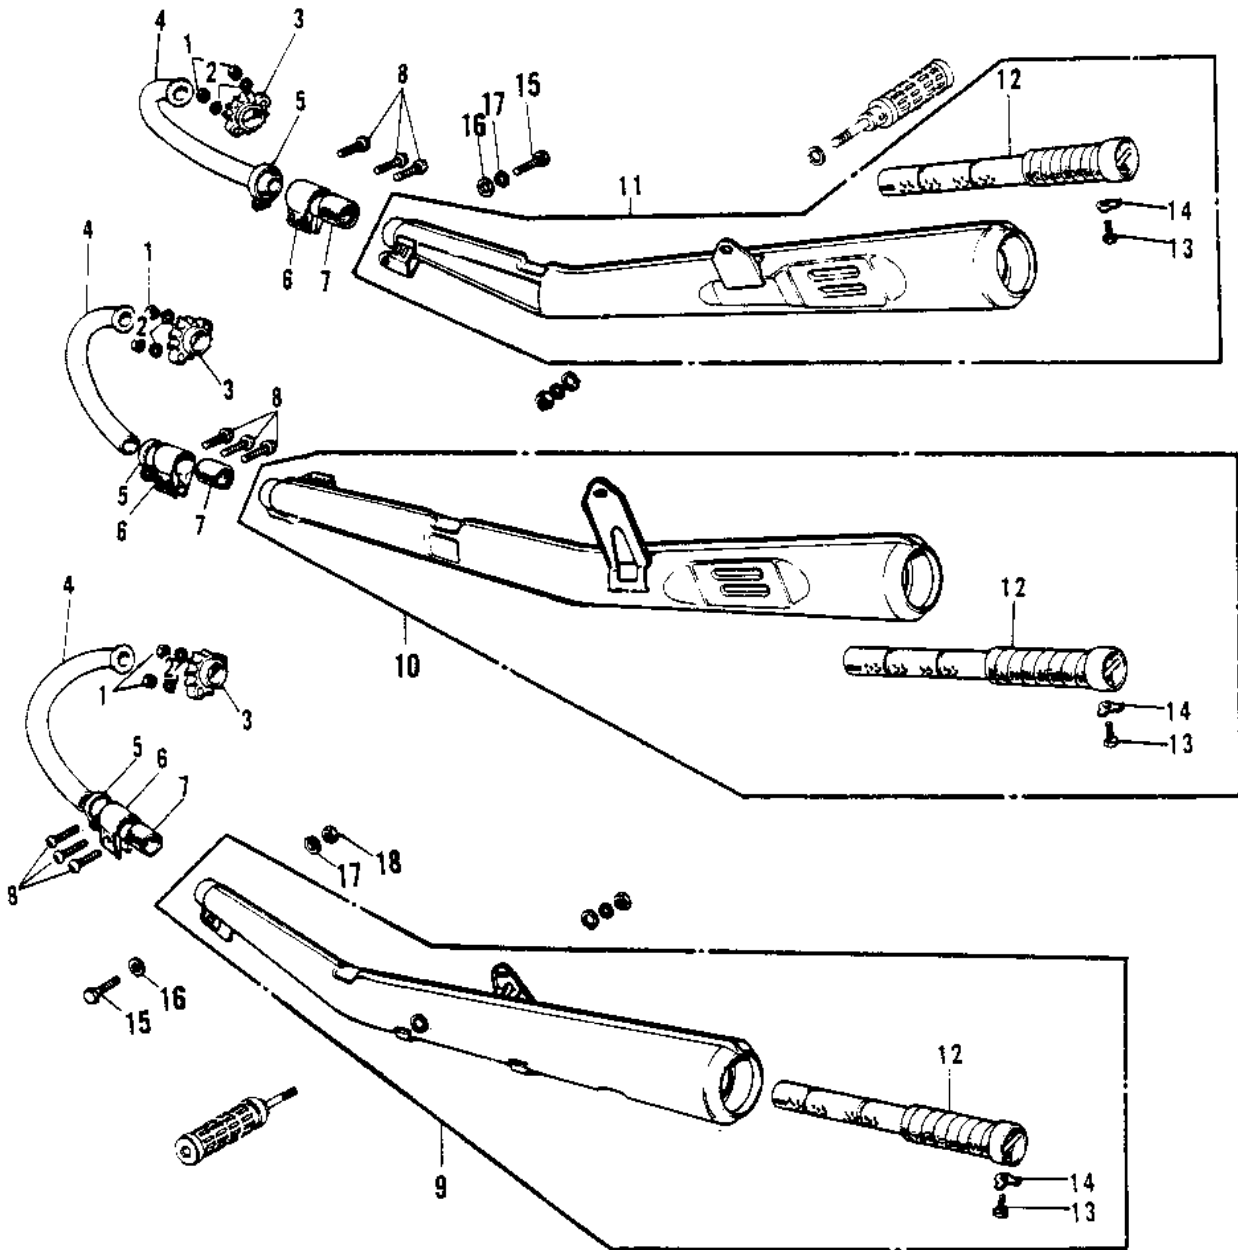

1972 PARTS DIAGRAM

MUFFLERS (H2/A)

1972 PARTS LIST

MUFFLERS (H2/A)

ITEM NAME	PART NUMBER	QUANTITY
NUT,8MM (Ref # 1)	311B0800	2
WASHER SPRING 8MM (Ref # 2)	461F0800	2
HOLDER-EXHAUST PIPE (Ref # 3)	18069-037	1
PIPE-EXHAUST (Ref # 4)	18049-071	1
HOLDER MUFFLER CONECT (Ref # 5)	18044-007	1
HOLDER MUFFLER CONECT (Ref # 6)	18044-006	1
CONNECTOR MUFFLER (Ref # 7)	18043-010	1
SCREW PAN HEAD 6X30 (Ref # 8)	220B0630	1
MUFFLER ASSY,L.H (Ref # 9)	18001-048	1
MUFFLER ASSY,CENTER (Ref # 10)	18001-049	1
MUFFLER ASSY,R.H (Ref # 11)	18001-050	1
BAFFLE TUBE (Ref # 12)	18033-056	1
BOLT-UPSET,6X12 (Ref # 13)	112G0612	1
WASHER LOCK 6MM (Ref # 14)	92024-016	1
BOLT,8X20 (Ref # 15)	115G0820	1
WASHER PLAIN 8MM (Ref # 16)	411B0800	1