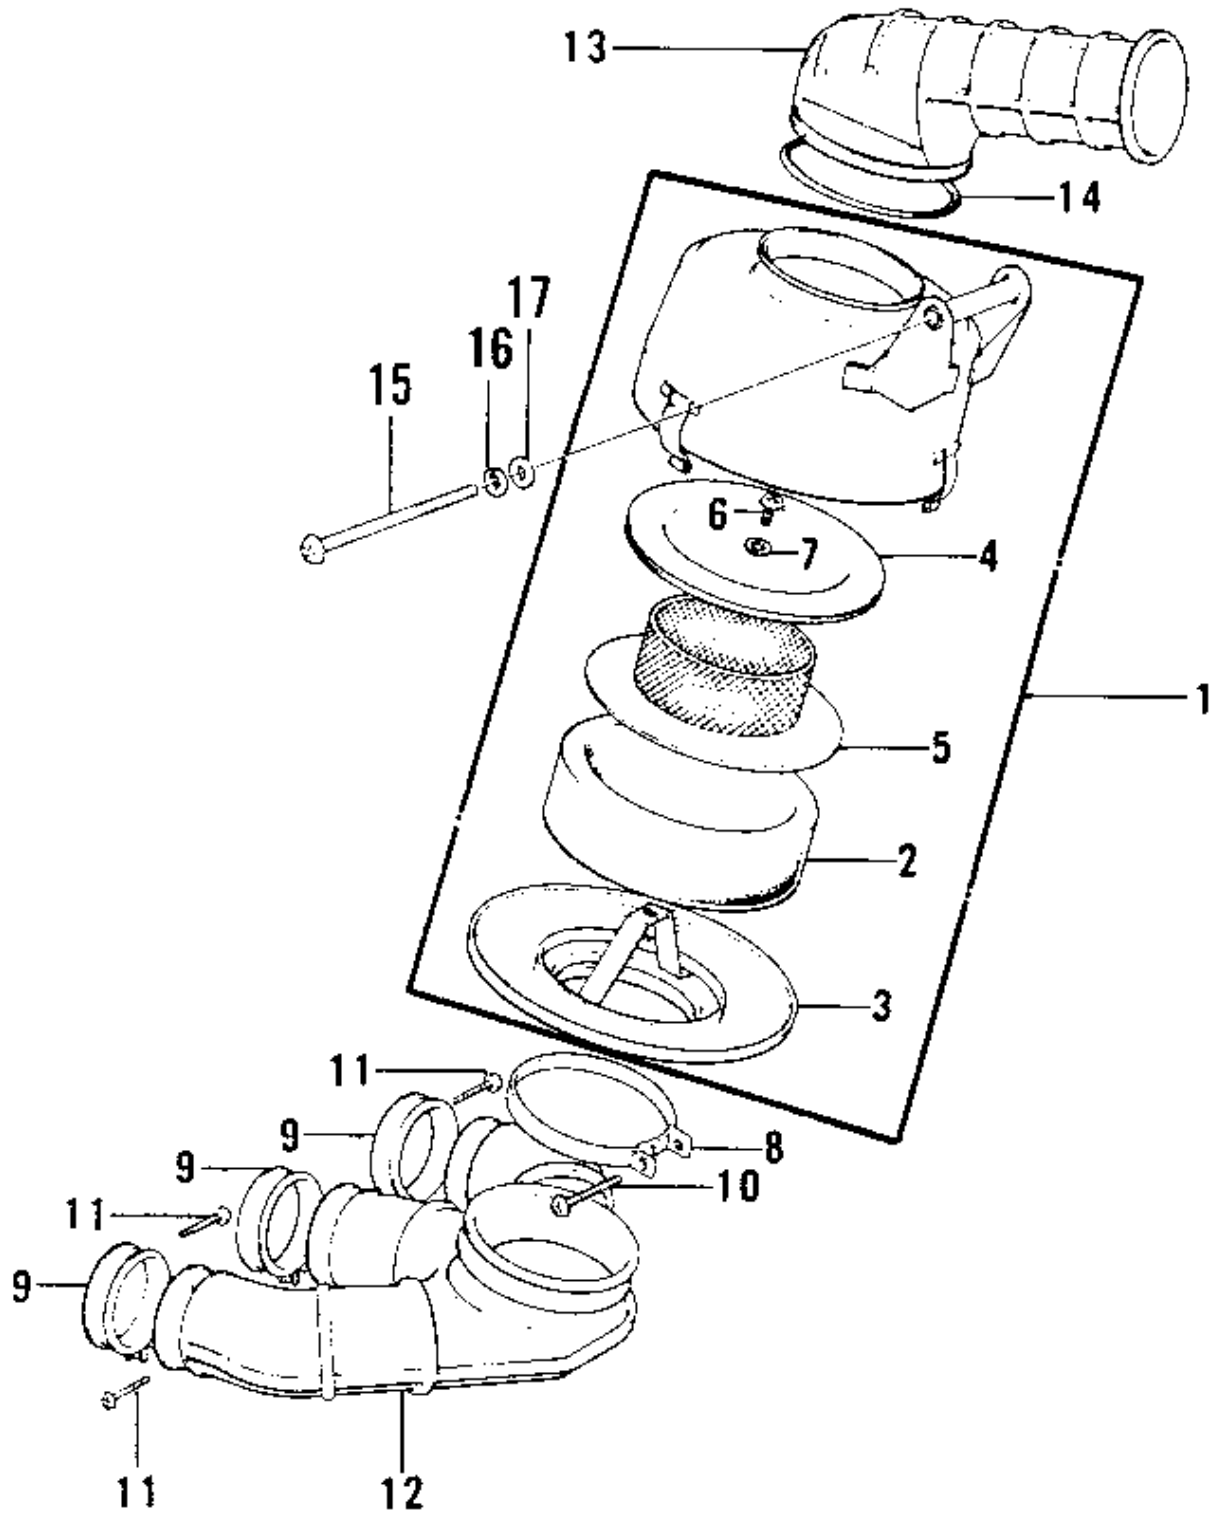

## 1972 PARTS DIAGRAM

AIR CLEANER

## 1972 PARTS LIST

### AIR CLEANER

ITEM NAME	PART NUMBER	QUANTITY
AIR CLEANER ASSY (Ref # 1)	11010-050	1
ELEMENT,AIR,CLNR (Ref # 2)	11013-033	1
CAP-AIR CLEANER,LOWER (Ref # 3)	11012-024	1
CAP-AIR CLEANER,UPPER (Ref # 4)	11012-025	1
WIRE NET-AIR CLEANER (Ref # 5)	11014-005	1
SCREW PAN HEAD 6X12 (Ref # 6)	220B0612	1
WASHER SPRING 6MM (Ref # 7)	461F0600	2
CLAMP-AIR CLEANER (Ref # 8)	92037-060	1
CLAMP-INLET PIPE (Ref # 9)	92037-061	1
SCREW PAN HEAD 6X35 (Ref # 10)	220B0635	1
SCREW-PAN-CROS (Ref # 11)	220B0535	1
INLET PIPE (Ref # 12)	11015-032	1
SILENCER (Ref # 13)	11016-005	1
SPRING-COIL (Ref # 14)	92081-102	1
SCREW PAN HEAD 6X110 (Ref # 15)	220B06110	1
WASHER PLAIN 6MM (Ref # 17)	411B0600	1