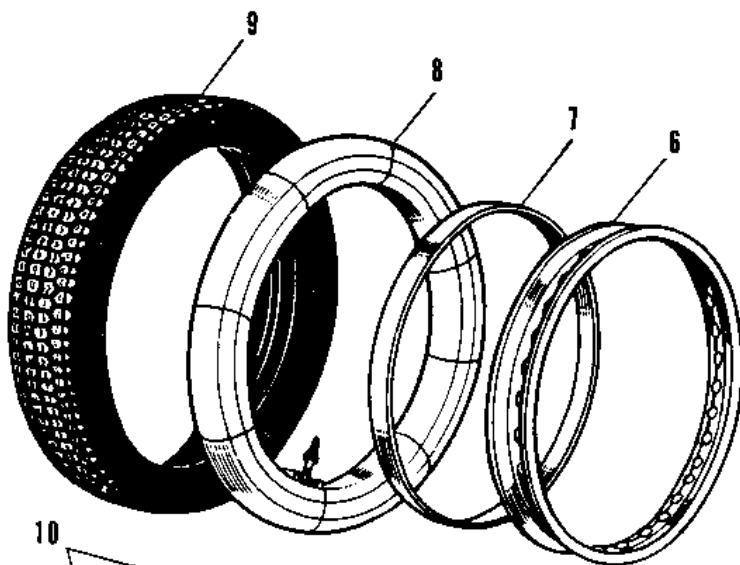

1966 W1 PARTS DIAGRAM

WHEELS/TIRES

1966 W1 PARTS LIST

WHEELS/TIRES

ITEM NAME	PART NUMBER	QUANTITY
UNAVAILABLE IN PRICE BOOK (Ref # 1)	41025-025	1
RIM,1.85BX18W (Ref # 1)	41025-053	2
BAND,RIM,4.00/5.10-18 (Ref # 2)	41023-1006	2
TUBE 300/325/360-18 (Ref # 3)	41022-028	2
UNAVAILABLE IN PRICE BOOK (Ref # 4)	41013-008	1
UNAVAILABLE IN PRICE BOOK (Ref # 9)	41021-002	1
SPOKE-ASY,FR INNER (Ref # 10)	41027-013	1
SPOKE-ASY,FR OUTER (Ref # 11)	41028-014	1
SPOKE ASSY REAR INNER (Ref # 12)	41027-012	1
SPOKE-ASY,RR OUTER (Ref # 13)	41028-046	1