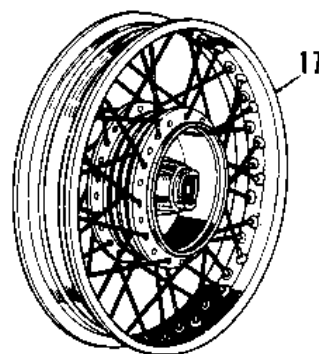

1966 W1 PARTS DIAGRAM

WHEELS/TIRES

1966 W1 PARTS LIST

WHEELS/TIRES

ITEM NAME	PART NUMBER	QUANTITY
UNAVAILABLE IN PRICE BOOK (Ref # 1)	41025-025	1
RIM,1.85BX18W (Ref # 1)	41025-053	2
BAND,RIM,4.00/5.10-18 (Ref # 2)	41023-1006	2
TUBE 300/325/360-18 (Ref # 3)	41022-028	2
UNAVAILABLE IN PRICE BOOK (Ref # 4)	41013-008	1
UNAVAILABLE IN PRICE BOOK (Ref # 9)	41021-002	1
SPOKE-ASY,FR INNER (Ref # 10)	41027-013	1
SPOKE-ASY,FR OUTER (Ref # 11)	41028-014	1
SPOKE ASSY REAR INNER (Ref # 12)	41027-012	1
SPOKE-ASY,RR OUTER (Ref # 13)	41028-046	1