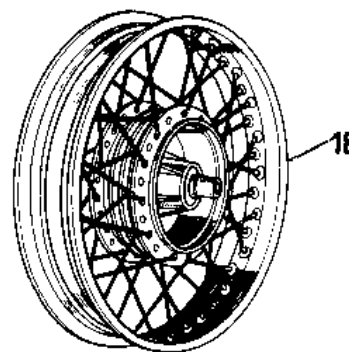

1966 W1 PARTS DIAGRAM

WHEELS/TIRES

1966 W1 PARTS LIST

WHEELS/TIRES

ITEM NAME	PART NUMBER	QUANTITY
UNAVAILABLE IN PRICE BOOK (Ref # 1)	41025-025	1
RIM,1.85BX18W (Ref # 1)	41025-053	2
BAND,RIM,4.00/5.10-18 (Ref # 2)	41023-1006	2
TUBE 300/325/360-18 (Ref # 3)	41022-028	2
UNAVAILABLE IN PRICE BOOK (Ref # 4)	41013-008	1
UNAVAILABLE IN PRICE BOOK (Ref # 9)	41021-002	1
SPOKE-ASY,FR INNER (Ref # 10)	41027-013	1
SPOKE-ASY,FR OUTER (Ref # 11)	41028-014	1
SPOKE ASSY REAR INNER (Ref # 12)	41027-012	1
SPOKE-ASY,RR OUTER (Ref # 13)	41028-046	1