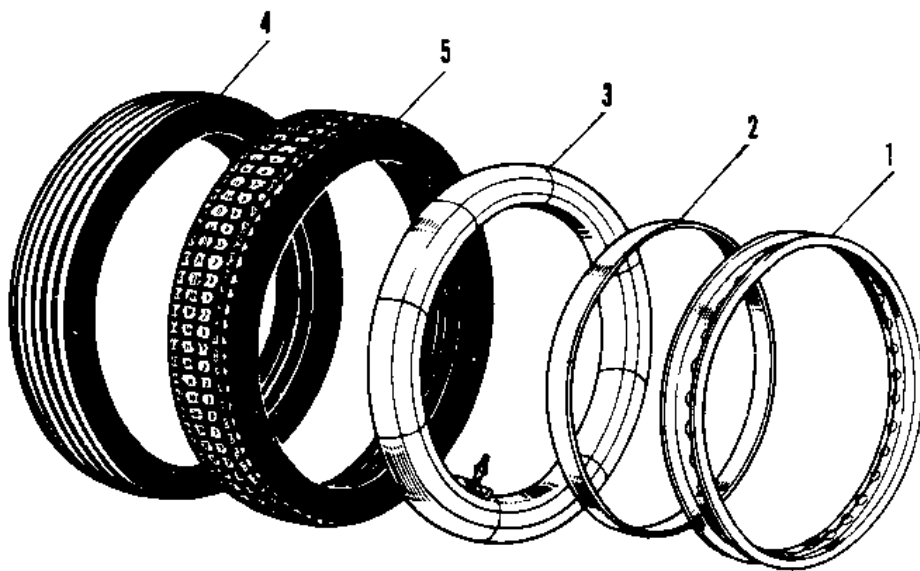

1966 W1 PARTS DIAGRAM

WHEELS/TIRES

1966 W1 PARTS LIST

WHEELS/TIRES

ITEM NAME	PART NUMBER	QUANTITY
UNAVAILABLE IN PRICE BOOK (Ref # 1)	41025-025	1
RIM,1.85BX18W (Ref # 1)	41025-053	2
BAND,RIM,4.00/5.10-18 (Ref # 2)	41023-1006	2
TUBE 300/325/360-18 (Ref # 3)	41022-028	2
UNAVAILABLE IN PRICE BOOK (Ref # 4)	41013-008	1
UNAVAILABLE IN PRICE BOOK (Ref # 9)	41021-002	1
SPOKE-ASY,FR INNER (Ref # 10)	41027-013	1
SPOKE-ASY,FR OUTER (Ref # 11)	41028-014	1
SPOKE ASSY REAR INNER (Ref # 12)	41027-012	1
SPOKE-ASY,RR OUTER (Ref # 13)	41028-046	1