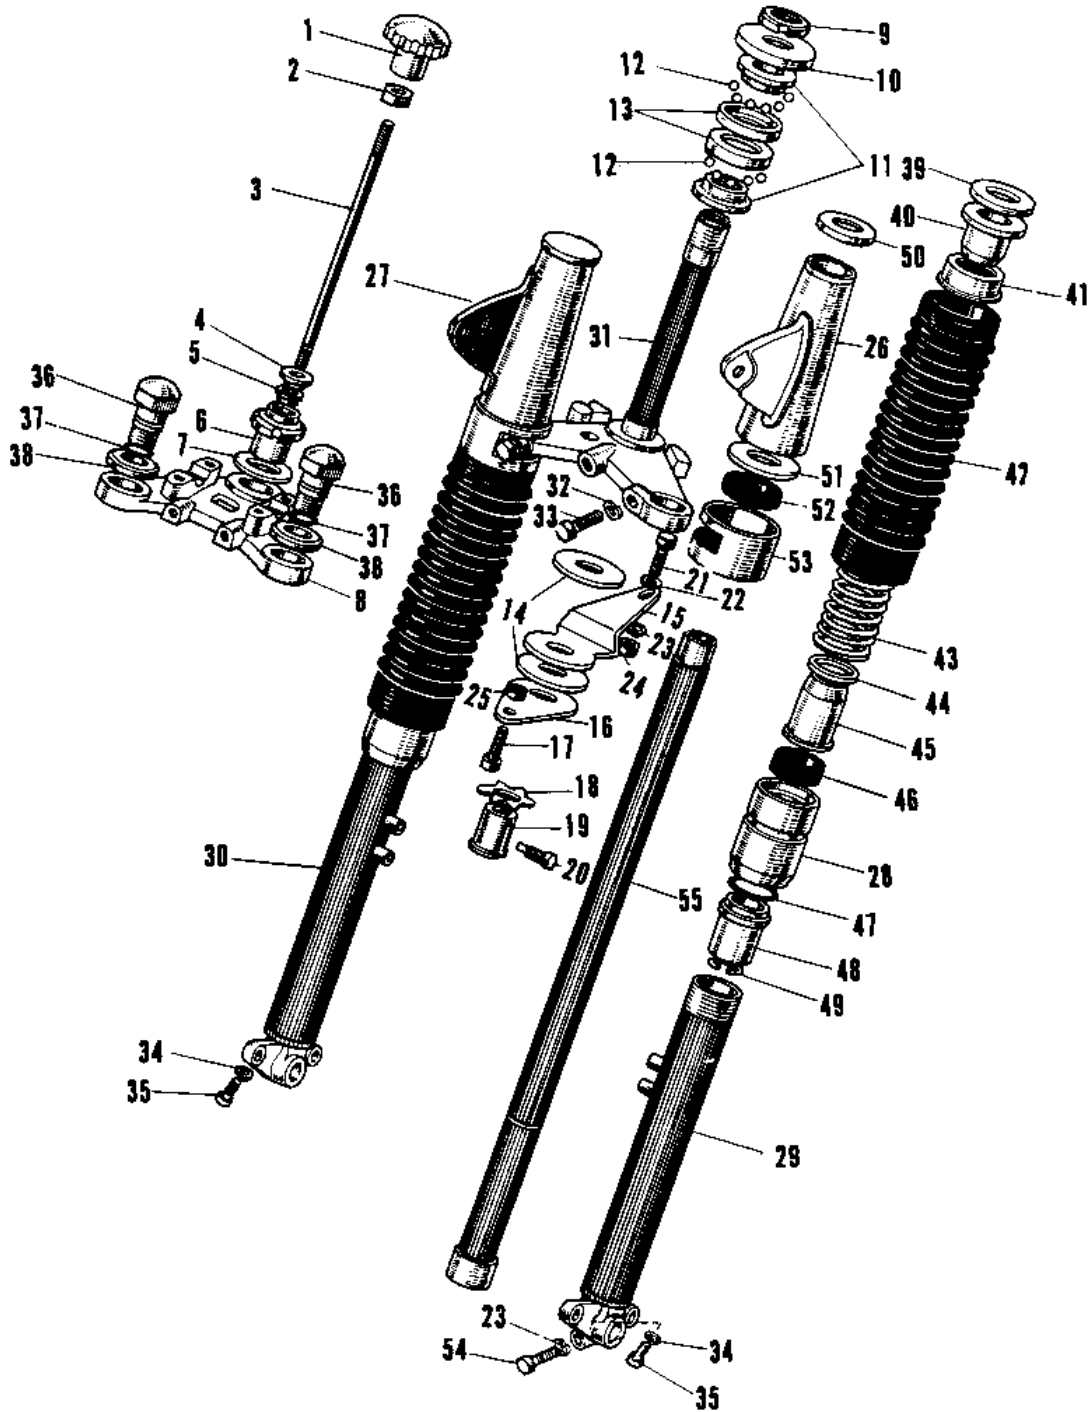

1966 W1 PARTS DIAGRAM

FRONT FORK (W1SS/W2SS/W2TT) (F/NO.6869-)