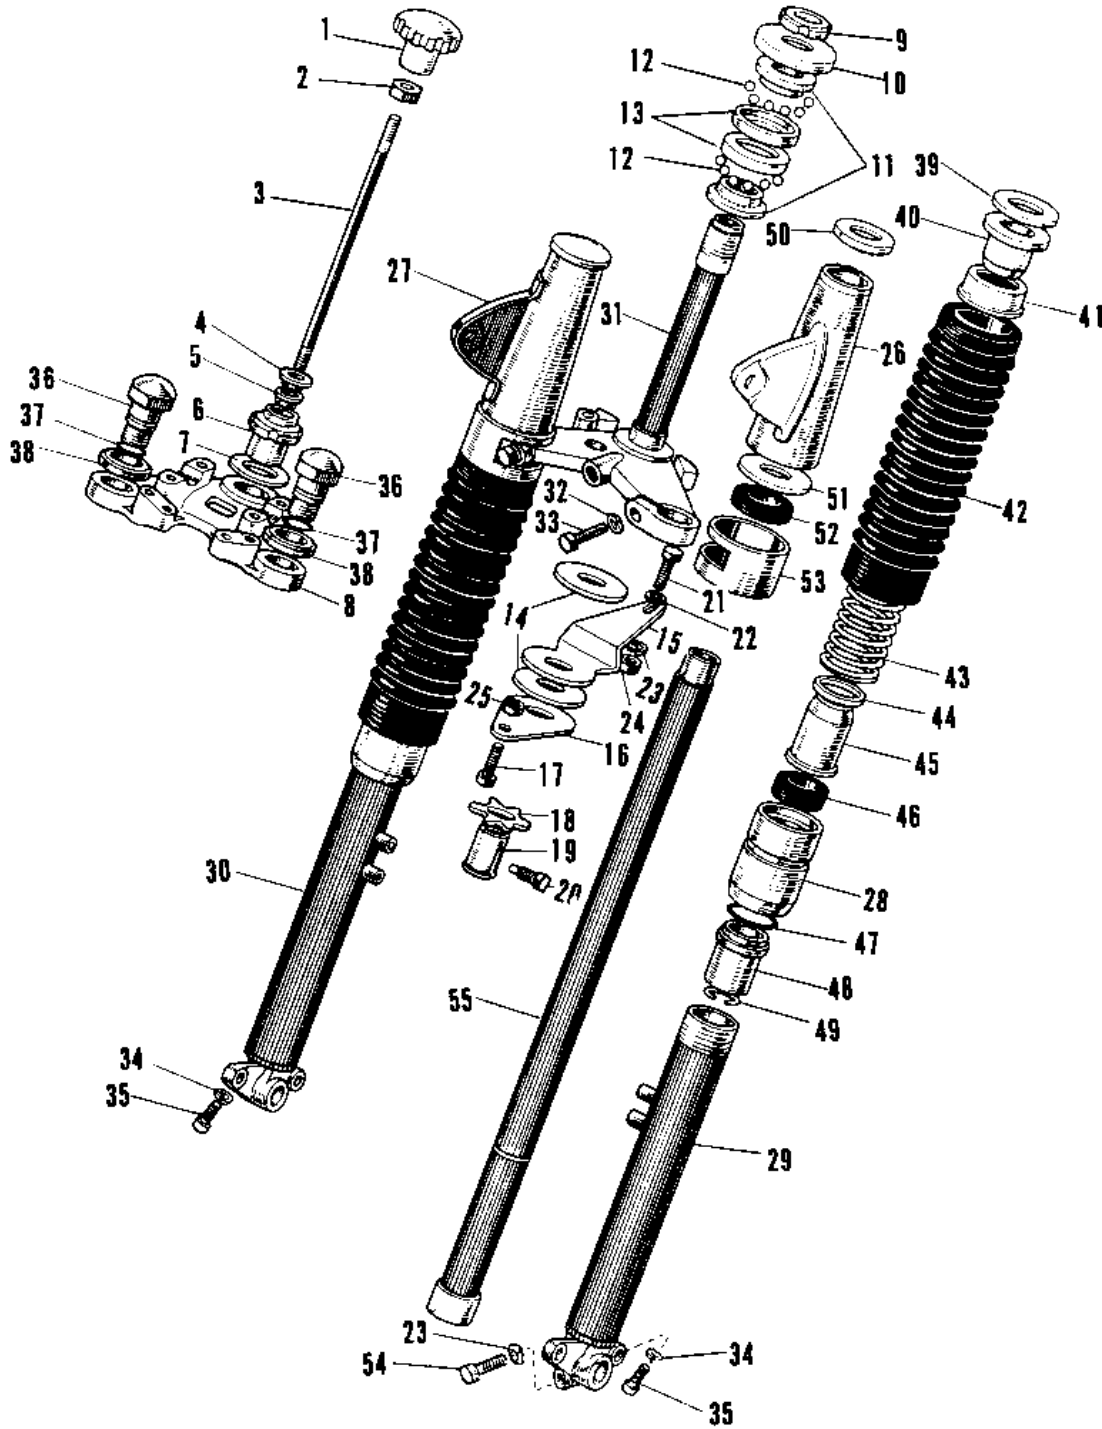

1966 W1 PARTS DIAGRAM

FRONT FORK (W2TT) (-F/NO.6868)