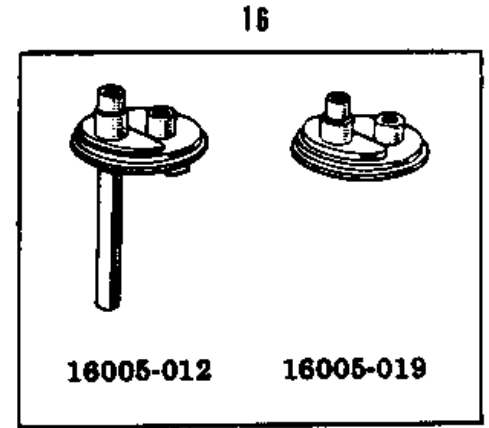

1966 W1 PARTS DIAGRAM

CARBURETOR (W1/W1SS)

1966 W1 PARTS LIST

CARBURETOR (W1/W1SS)

ITEM NAME	PART NUMBER	QUANTITY
CARBURETOR ASSY (Ref # 1~28)	16001-057	1
SPRING AIR SHUTTER (Ref # 1)	16040-003	1
SHUTTER AIR (Ref # 2)	16041-003	1
BOLT BANJO (Ref # 3)	92060-006	1
GASKET,10,2X15X1.5T (Ref # 4)	11009-1146	1
SCREW PILOT AIR ADJST (Ref # 5)	16014-008	1
SPRING,THROTTLE ADJST (Ref # 6)	16022-010	1
SPRING THR STOP SCREW (Ref # 7)	16022-005	1
SCREW THROTTLE STOP (Ref # 8)	16021-007	1
WASHER FLOAT VLV SEAT (Ref # 9)	16029-005	1
FLOAT VALVE ASSY (Ref # 10)	16030-006	1
FLOAT PIN (Ref # 11)	16032-003	1
FLOAT (Ref # 12)	16031-009	1
CABLE ADJUSTER (Ref # 13)	16002-002	1
NUT CABLE ADJUST LOCK (Ref # 14)	16003-004	1
CAP MIXING CHAMBER (Ref # 15)	16004-007	1
TOP MIXING CHAMBER (Ref # 16)	16005-012	1
TOP MIXING CHAMBER (Ref # 16)	16005-019	1
SPRING THROTTLE VALVE (Ref # 17)	16006-009	1
SPRING SEAT THRTL VLV (Ref # 18)	16007-011	2
CIRCLIP (Ref # 19)	16008-010	1
JET NEEDLE 5L1 (Ref # 20)	16009-017	1
VALVE THROTTLE CA 2.0 (Ref # 21)	16025-017	1
"O" RING,MANIFOLD (Ref # 22)	16038-006	1
PILOT JET #50 (Ref # 23)	92064-007	1
NEEDLE JET P-0 (Ref # 24)	16017-021	1
MAIN JET NO 440A (Ref # 25)	92063-039	1
GASKET FLOAT CHAMBER (Ref # 26)	16019-009	1
SCREW FLOAT CHAMBER (Ref # 27)	16033-007	1

1966 W1 PARTS LIST

CARBURETOR (W1/W1SS)

ITEM NAME	PART NUMBER	QUANTITY
GUIDE AIR SHUTTER (Ref # 28)	16045-002	1