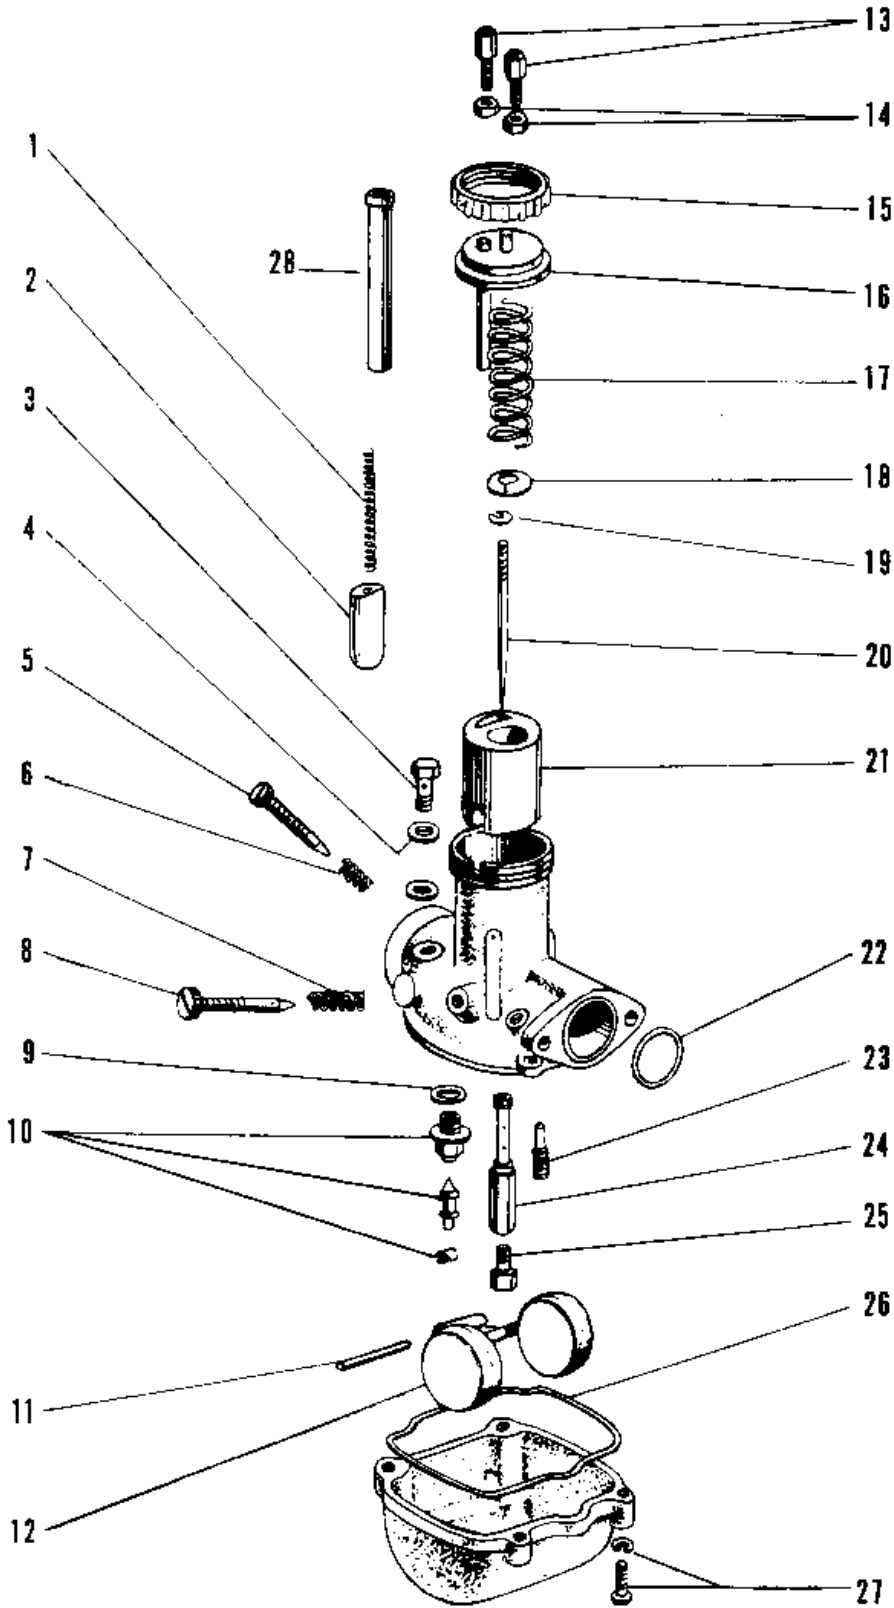

1966 W1 PARTS DIAGRAM

CARBURETOR (W1/W1SS)

1966 W1 PARTS LIST

CARBURETOR (W1/W1SS)

ITEM NAME	PART NUMBER	QUANTITY
CARBURETOR ASSY (Ref # 1~28)	16001-057	1
SPRING AIR SHUTTER (Ref # 1)	16040-003	1
SHUTTER AIR (Ref # 2)	16041-003	1
BOLT BANJO (Ref # 3)	92060-006	1
GASKET,10,2X15X1.5T (Ref # 4)	11009-1146	1
SCREW PILOT AIR ADJST (Ref # 5)	16014-008	1
SPRING,THROTTLE ADJST (Ref # 6)	16022-010	1
SPRING THR STOP SCREW (Ref # 7)	16022-005	1
SCREW THROTTLE STOP (Ref # 8)	16021-007	1
WASHER FLOAT VLV SEAT (Ref # 9)	16029-005	1
FLOAT VALVE ASSY (Ref # 10)	16030-006	1
FLOAT PIN (Ref # 11)	16032-003	1
FLOAT (Ref # 12)	16031-009	1
CABLE ADJUSTER (Ref # 13)	16002-002	1
NUT CABLE ADJUST LOCK (Ref # 14)	16003-004	1
CAP MIXING CHAMBER (Ref # 15)	16004-007	1
TOP MIXING CHAMBER (Ref # 16)	16005-012	1
TOP MIXING CHAMBER (Ref # 16)	16005-019	1
SPRING THROTTLE VALVE (Ref # 17)	16006-009	1
SPRING SEAT THRTL VLV (Ref # 18)	16007-011	2
CIRCLIP (Ref # 19)	16008-010	1
JET NEEDLE 5L1 (Ref # 20)	16009-017	1
VALVE THROTTLE CA 2.0 (Ref # 21)	16025-017	1
"O" RING,MANIFOLD (Ref # 22)	16038-006	1
PILOT JET #50 (Ref # 23)	92064-007	1
NEEDLE JET P-0 (Ref # 24)	16017-021	1
MAIN JET NO 440A (Ref # 25)	92063-039	1
GASKET FLOAT CHAMBER (Ref # 26)	16019-009	1
SCREW FLOAT CHAMBER (Ref # 27)	16033-007	1

1966 W1 PARTS LIST

CARBURETOR (W1/W1SS)

ITEM NAME	PART NUMBER	QUANTITY
GUIDE AIR SHUTTER (Ref # 28)	16045-002	1