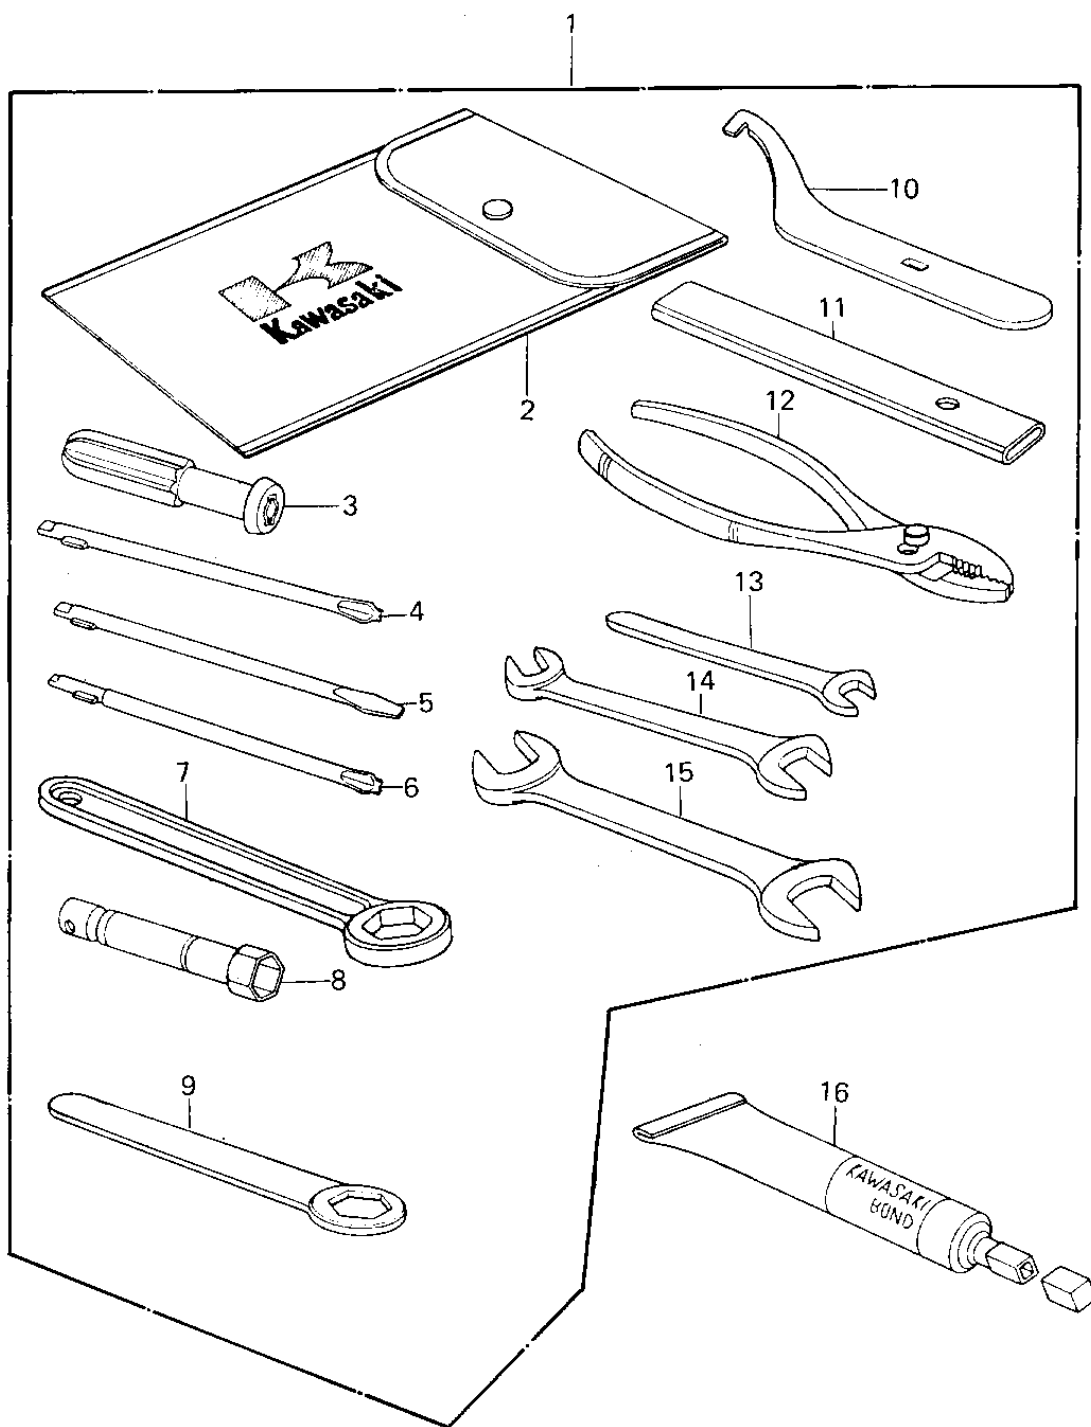

1980 650 LTD PARTS DIAGRAM

OWNER TOOLS

1980 650 LTD PARTS LIST

OWNER TOOLS

ITEM NAME	PART NUMBER	QUANTITY
TOOL KIT (Ref # 1)	56007-1044	1
BAG,TOOL (Ref # 2)	56008-009	1
GRIP,SCREW DRIVER (Ref # 3)	92106-1001	1
TOOL-DRIVER (Ref # 4)	92107-1052	1
92107-1052 (Canada) (Ref # 5)	92107-007	1
92107-1002 (Canada) (Ref # 6)	92107-008	1
TOOL-WRENCH,BOX END,2 (Ref # 7)	92110-1147	1
WRENCH,SPARK PLUG (Ref # 8)	92108-008	1
TOOL-WRENCH,BOX END,1 (Ref # 9)	92110-1151	1
92110-1034 (Canada) (Ref # 10)	92110-1033	1
BAR, BOX END WRENCH (Ref # 11)	92111-004	1
92112-003 (Canada) (Ref # 12)	92112-005	1
WRENCH,OPEN END,10M/M (Ref # 13)	92110-1031	1
WRENCH,OPEN END,12X13 (Ref # 14)	92126-002	1
TOOL-WRENCH,OPEN END, (Ref # 15)	92110-1153	1
LIQUID GASKET (Ref # 16)	92104-002	1