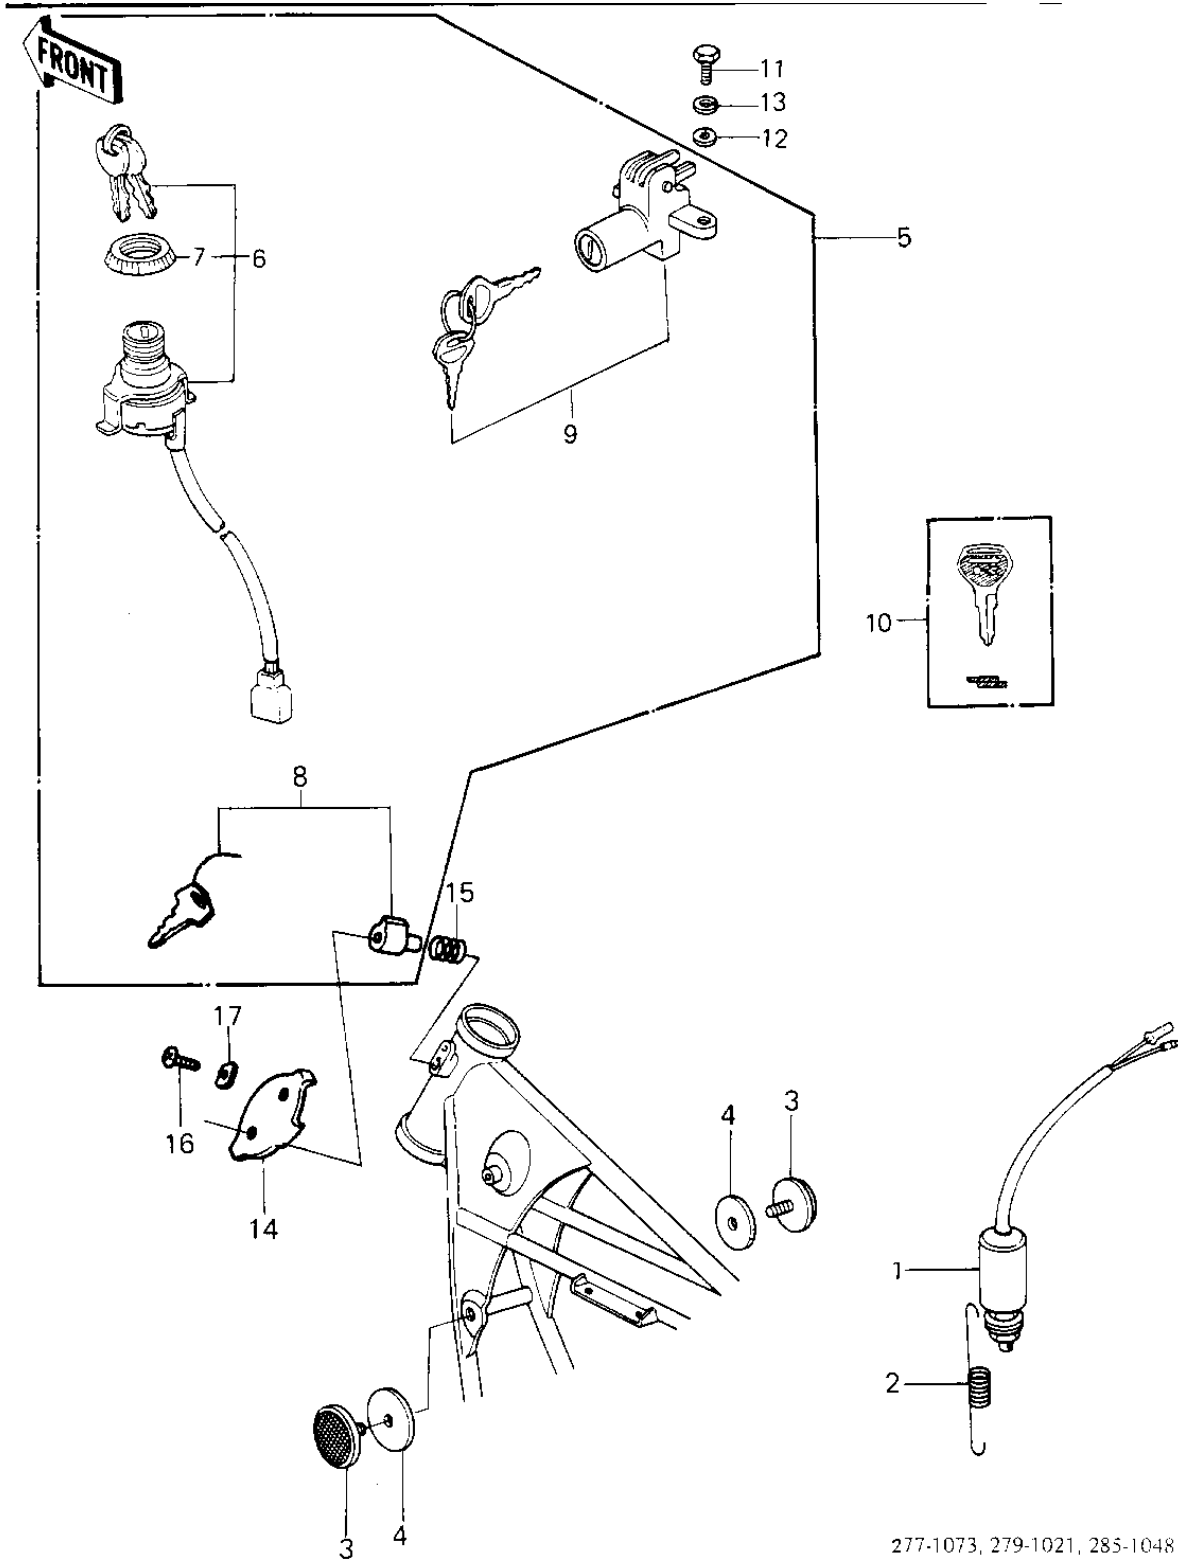

1980 650 LTD PARTS DIAGRAM

IGNITION SWITCH/LOCKS

1980 650 LTD PARTS LIST

IGNITION SWITCH/LOCKS

ITEM NAME	PART NUMBER	QUANTITY
SWITCH-BRAKE LAMP (Ref # 1)	27010-017	1
SPRING BRAKE LAMP SW (Ref # 2)	27011-009	1
REFLECTOR,REFLEX (Ref # 3)	28012-016	1
DAMPER RUBBER,REFLECT (Ref # 4)	92094-011	1
LOCK SET,KZ650B3 (Ref # 5)	27004-5020	1
SWITCH ASSY,IGNITION (Ref # 6)	27005-5007	1
NUT,IGNITION SW LOCK (Ref # 7)	27007-004	1
LOCK-ASSY,STEERING (Ref # 8)	27016-5009	1
LOCK-ASSY,SEAT (Ref # 9)	27016-5010	1
KEY-LOCK,BLANK (Ref # 10)	27008-1103	1
BOLT-UPSET 6X14 (Ref # 11)	112B0614	1
WASHER PLAIN 6MM (Ref # 12)	411B0600	1
WASHER SPRING 6MM (Ref # 13)	461F0600	1
CAP,STEERING LOCK (Ref # 14)	11012-1134	1
SPRING-STEERING LOCK (Ref # 15)	27032-001	1
SCREW-TAPPING (Ref # 16)	92008-007	1
WASHER (Ref # 17)	92097-003	1