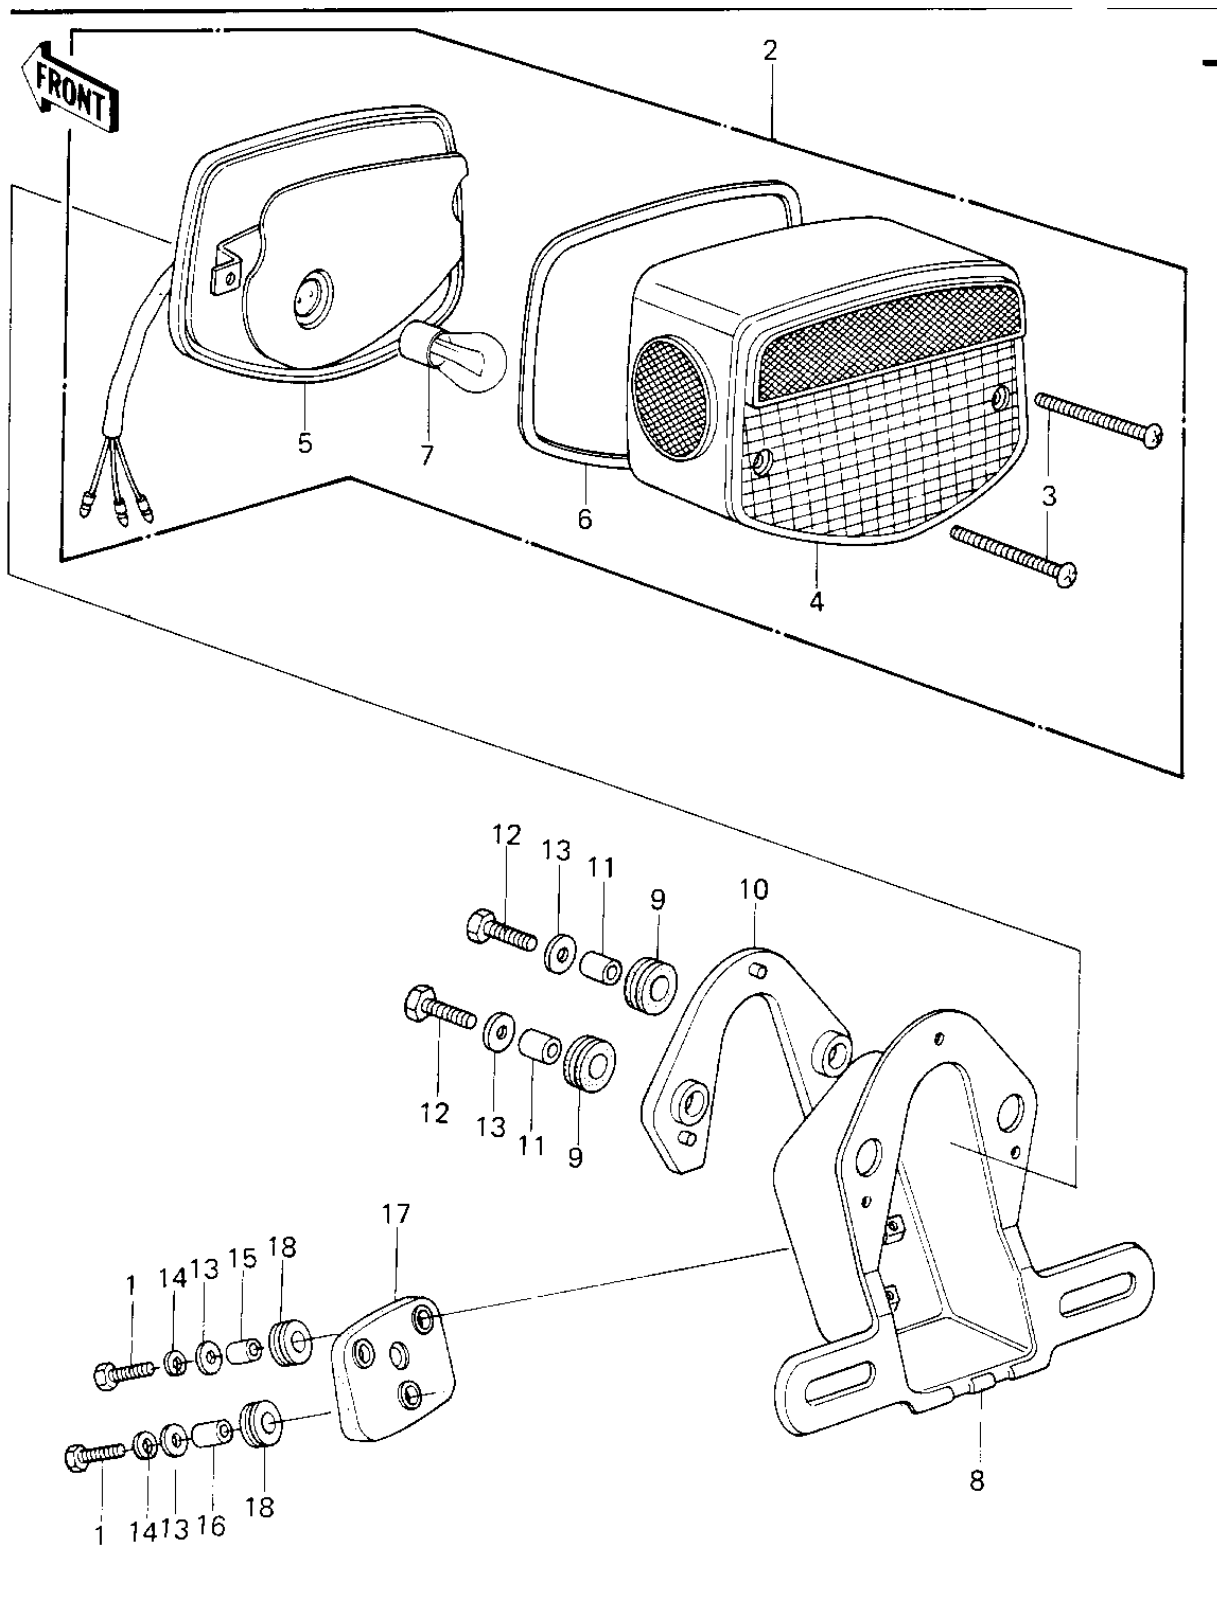

1980 650 LTD PARTS DIAGRAM

TAILLIGHT

1980 650 LTD PARTS LIST

TAILLIGHT

ITEM NAME	PART NUMBER	QUANTITY
BOLT-UPSET (Ref # 1)	112G0625	1
TAIL LAMP UNIT (Ref # 2)	23025-064	1
SCREW-PAN-CROS (Ref # 3)	220R0460	1
LENS,TAIL LAMP (Ref # 4)	23026-034	1
CASE,TAIL LIGHT (Ref # 5)	23027-041	1
GASKET,TAIL LENS (Ref # 6)	23028-021	1
BULB,12V 32/3CP (Ref # 7)	92069-059	1
BRACKET,TAIL LAMP (Ref # 8)	23036-1005	1
DAMPER RUBBER (Ref # 9)	23066-020	1
DAMPER RUBBER (Ref # 10)	23066-023	1
COLLAR,6.8X10X8.5 (Ref # 11)	92027-129	1
BOLT-UPSET (Ref # 12)	112G0618	1
WASHER 6.5X20X1.6T (Ref # 13)	92022-125	1
WASHER SPRING 6MM (Ref # 14)	461F0600	1
COLLAR 6.8X10X14.5 (Ref # 15)	92027-156	1
COLLAR (Ref # 16)	92027-169	1
DAMPER,TAIL LAMP (Ref # 17)	92075-1055	1
DAMPER RUBBER,RR FEND (Ref # 18)	92075-121	1