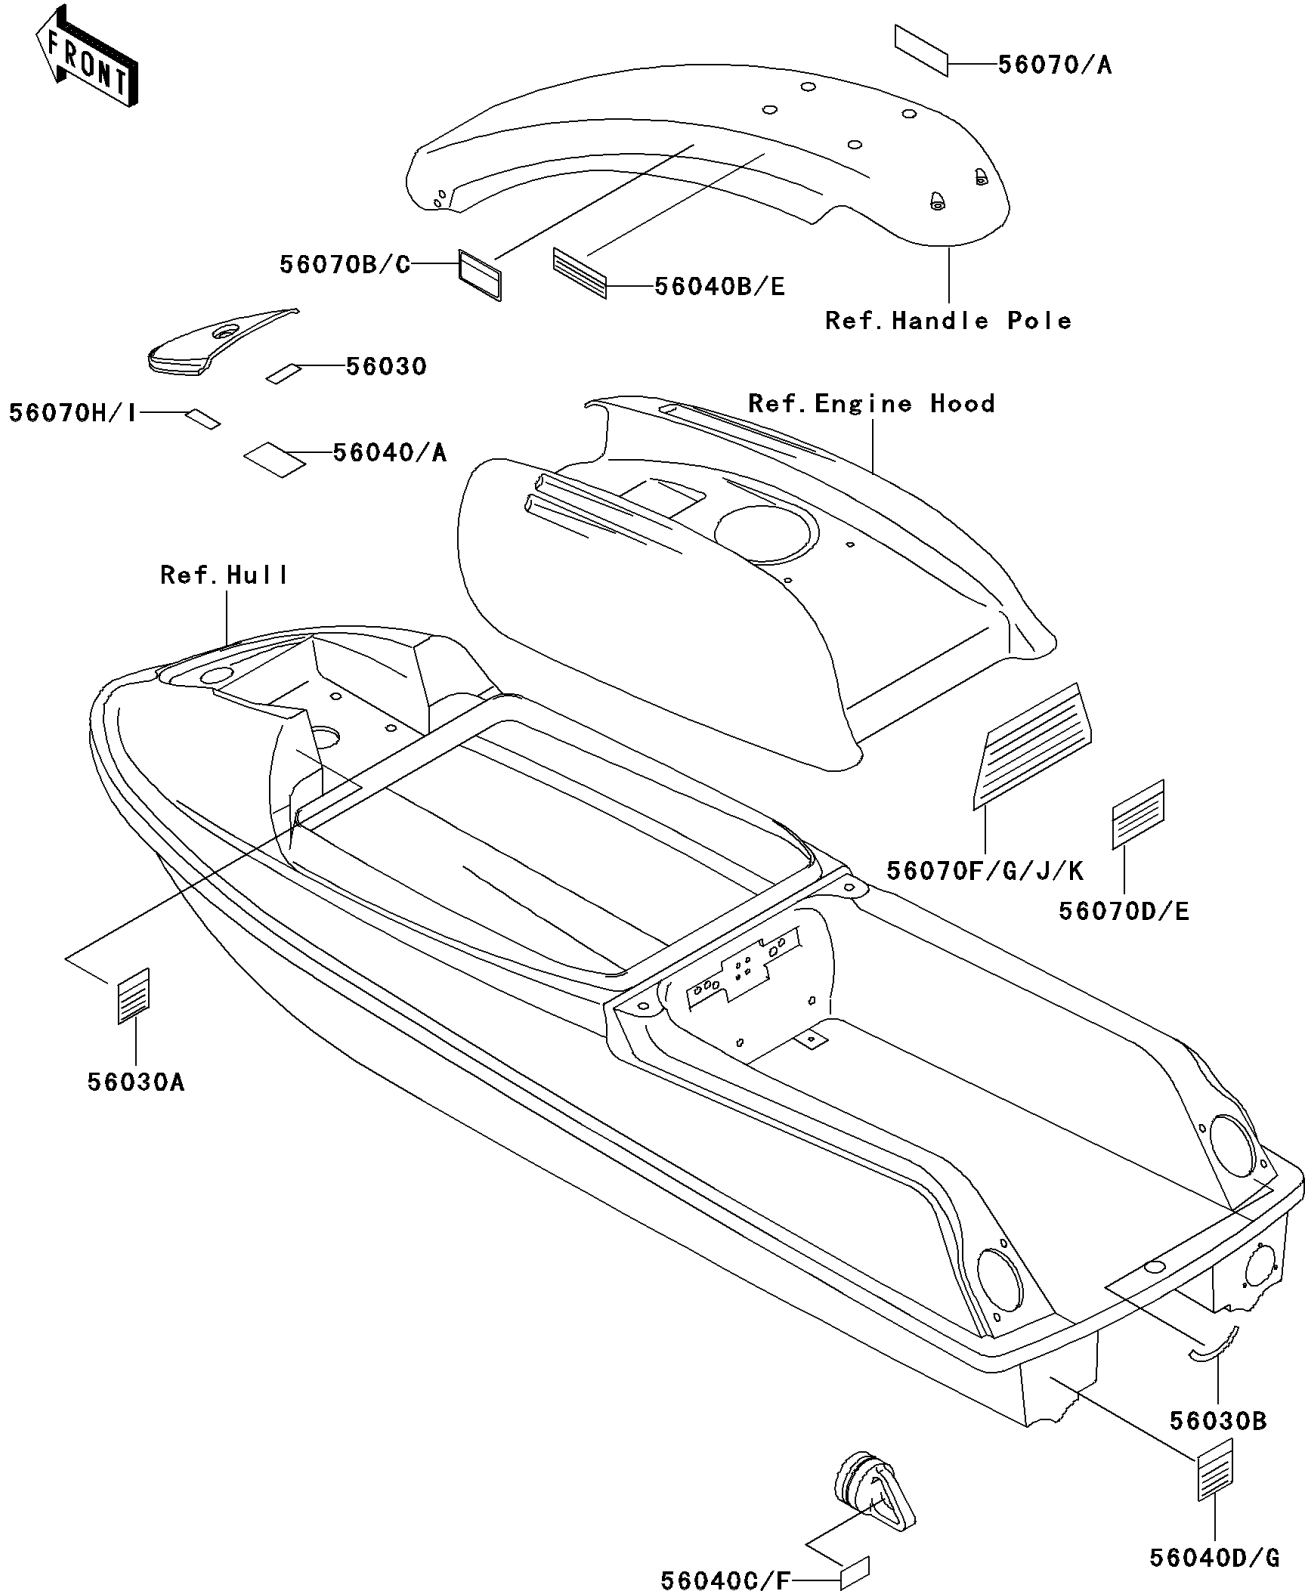

## 1998 JET SKI® SXi Pro PARTS DIAGRAM

Labels

F3183

## 1998 JET SKI® SXi Pro PARTS LIST

Labels

ITEM NAME	PART NUMBER	QUANTITY
LABEL,OIL RECOMMENDED (Ref # 56030)	56030-3761	1
LABEL,FIRE EXTINGUISHER (Ref # 56030B)	56030-3789	1
LABEL-WARNING,FUEL SUPPLY (Ref # 56040)	56040-3934	1
LABEL-WARNING,CAUTION SAFETY (Ref # 56040B)	56040-3944	1
LABEL-WARNING,CAUTION SAFETY (Ref # 56040C)	56040-3945	1
LABEL-WARNING,NOZZLE (Ref # 56040D)	56040-3946	1
LABEL-WARNING,CAUTION SAFETY (Ref # 56070)	56070-3723	1
LABEL-WARNING,TETHER SWITCH (Ref # 56070B)	56070-3787	1
LABEL-WARNING,CAUTION SAFETY (Ref # 56070D)	56070-3834	1
LABEL-WARNING,IMPORTANT SAFETY (Ref # 56070F)	56070-3844	1
LABEL-WARNING,MIX RATIO (Ref # 56070H)	56070-3857	1
LABEL,OIL RECOMMENDED(FRENCH) (Ref # 56030A)	56030-3765	1
LABEL,FUEL SUPPLY(FRENCH) (Ref # 56040A)	56040-3941	1
LABEL-WARNING,CAUTION SAFETY (Ref # 56040E)	56040-3952	1
LABEL-WARNING,CAUTION SAFETY (Ref # 56040F)	56040-3953	1
LABEL,NOZZLE CHECK(FRENCH) (Ref # 56040G)	56040-3954	1
LABEL,CAUTION SAFETY(FRENCH) (Ref # 56070A)	56070-3725	1
LABEL,TETHER SWITCH(FRENCH) (Ref # 56070C)	56070-3802	1
LABEL-WARNING,CAUTION SAFETY (Ref # 56070E)	56070-3836	1
LABEL,IMPORTANT SAFETY(FRENCH) (Ref # 56070G)	56070-3845	1
LABEL-WARNING,MIX RATIO(FRENCH) (Ref # 56070I)	56070-3858	1