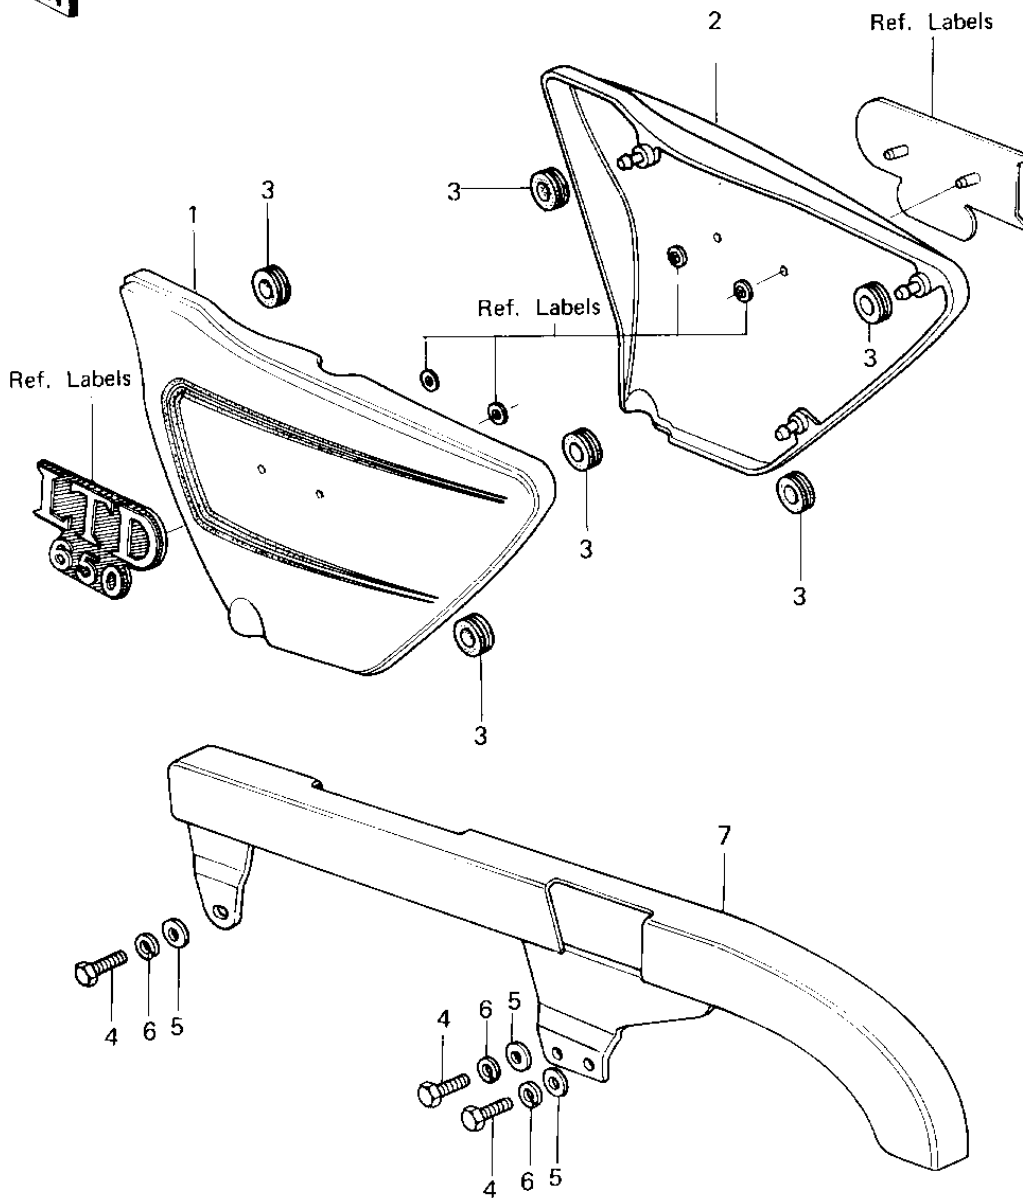

1980 650 LTD PARTS DIAGRAM

SIDE COVERS/CHAIN COVER

1980 650 LTD PARTS LIST

SIDE COVERS/CHAIN COVER

ITEM NAME	PART NUMBER	QUANTITY
COVER,SIDE,L.H,B PERL (Ref # 1)	36001-1055-B5	1
COVER,SIDE,L.H,P.RED (Ref # 1)	36001-5010-A5	1
COVER,SIDE,R.H,B.PERL (Ref # 2)	36001-1056-B5	1
COVER,SIDE,R.H,P.RED (Ref # 2)	36001-5011-A5	1
GROMMET (Ref # 3)	92071-056	1
BOLT-UPSET,6X16 (Ref # 4)	112G0616	1
WASHER PLAIN 6MM (Ref # 5)	410B0600	1
WASHER SPRING 6MM (Ref # 6)	461F0600	1
CASE,CHAIN (Ref # 7)	36014-1039	1