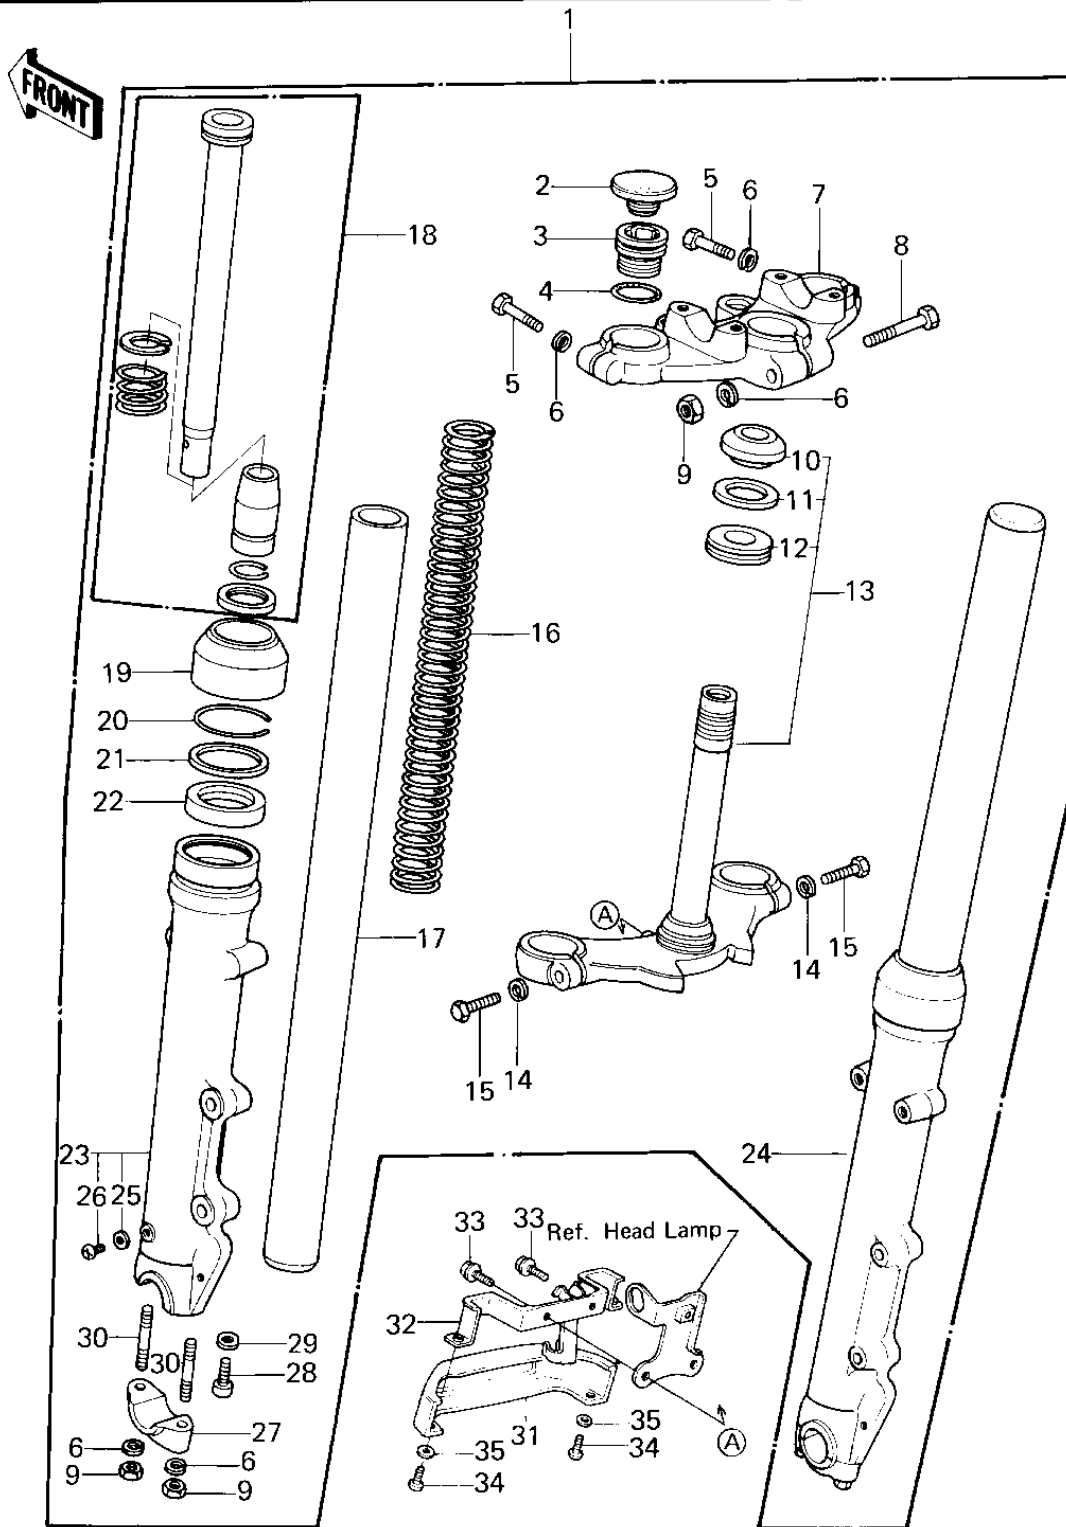

1980 650 LTD PARTS DIAGRAM

FRONT FORK

1980 650 LTD PARTS LIST

FRONT FORK

ITEM NAME	PART NUMBER	QUANTITY
FORK-FRONT (Ref # 1)	44001-1104	1
CAP,RUBBER (Ref # 2)	11012-1017	1
SEAT-FORK SPRING (Ref # 3)	44029-1046	1
"O" RING,FORK TOP (Ref # 4)	92055-1012	1
BOLT-HEX HEAD.8M/M (Ref # 5)	44041-045	1
WASHER SPRING 8MM (Ref # 6)	461F0800	1
HEAD,STEERING STEM (Ref # 7)	44039-076	1
BOLT-STEERING STEM HD (Ref # 8)	44041-042	1
NUT,LOCK,8MM (Ref # 9)	92015-1124	1
CONE,STEERING STEM (Ref # 10)	92047-012	1
WASHER,PLAIN (Ref # 11)	92022-231	1
OIL SEAL,STEERING STM (Ref # 12)	92056-003	1
STEM,STEERING (Ref # 13)	44037-107	1
WASHER SPRING 12MM (Ref # 14)	461F1200	1
BOLT-HEX HEAD,12X36 (Ref # 15)	92003-064	1
SPRING,FORK (Ref # 16)	44026-1012	1
TUBE,FORK INNER (Ref # 17)	44013-1011	1
CYLINDER-FORK (Ref # 18)	44022-1009	1
DUST SHEILD,FORK (Ref # 19)	44010-032	1
CIRCLIP-OIL SEAL FIT (Ref # 20)	44044-012	1
WASHER-OIL SEAL FIT (Ref # 21)	44043-044	1
SEAL-OIL,FORK OUTER P (Ref # 22)	92049-1216	1
TUBE,LH,FORK OUTER (Ref # 23)	44005-1036	1
TUBE,RH,FORK OUTER (Ref # 24)	44006-1036	1
GASKET FORK DRAIN PLG (Ref # 25)	44045-002	1
SCREW PAN HEAD 4X8 (Ref # 26)	220B0408	1
HOLDER,FRONT AXLE (Ref # 27)	44063-014	1
BOLT-FORK CYLINDER (Ref # 28)	44041-040	1
GASKET,FORK CYLINDER (Ref # 29)	44045-057	1

1980 650 LTD PARTS LIST

FRONT FORK

ITEM NAME	PART NUMBER	QUANTITY
STUD,8X35 (Ref # 30)	92004-1009	1
COVER,FORK (Ref # 31)	44033-1042	1
BRACKET,FORK COVER (Ref # 32)	11034-1602	1
BELT,FLANGED,6X12 (Ref # 33)	131B0612	1
SCREW PAN HEAD 4X10 (Ref # 34)	220B0410	1
WASHER PLAIN 4MM (Ref # 35)	410B0400	1