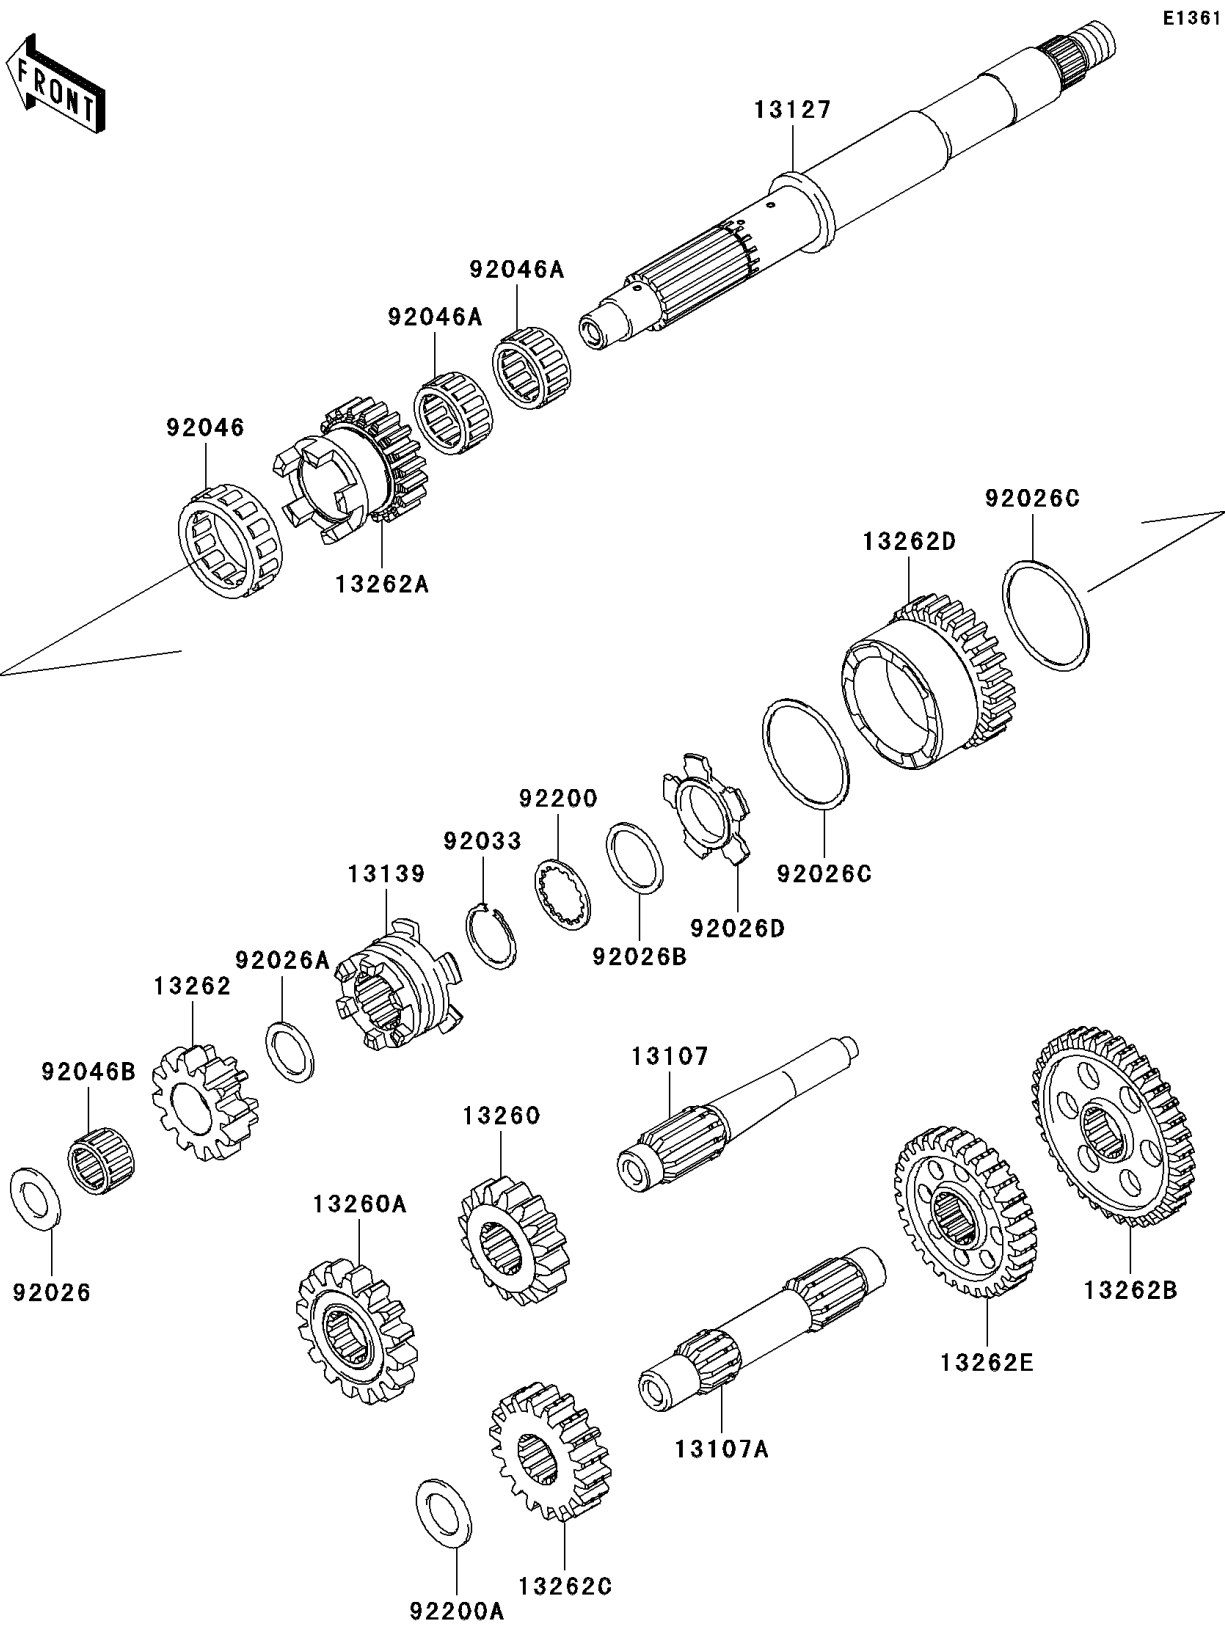

2008 Teryx® 750 4x4 PARTS DIAGRAM

Transmission

2008 Teryx® 750 4x4 PARTS LIST

Transmission

ITEM NAME	PART NUMBER	QUANTITY
SHAFT,REVERSE,IDLE (Ref # 13107)	13107-0158	1
SHAFT,COUNTER (Ref # 13107A)	13107-0177	1
SHAFT-TRANSMISSION INPUT (Ref # 13127)	13127-0049	1
SHIFTER (Ref # 13139)	13139-0003	1
GEAR,OUTPUT REVERSE,16T (Ref # 13260)	13260-1872	1
GEAR,DRIVEN REVERSE,16T (Ref # 13260A)	13260-1873	1
GEAR,INPUT REVERSE,12T (Ref # 13262)	13262-0235	1
GEAR,INPUT LOW,20T (Ref # 13262A)	13262-0545	1
GEAR,OUTPUT LOW,36T (Ref # 13262B)	13262-0546	1
GEAR,OUTPUT DRIVE,18T (Ref # 13262C)	13262-0547	1
GEAR,INPUT HI,26T (Ref # 13262D)	13262-0573	1
GEAR,OUTPUT HI,30T (Ref # 13262E)	13262-0574	1
SPACER,17.3X30X2.0 (Ref # 92026)	92026-1415	1
SPACER,21.2X29X1.6 (Ref # 92026A)	92026-1568	1
SPACER,28.2X34.5X1.6 (Ref # 92026B)	92026-1587	1
SPACER,48.2X54.3X1.0 (Ref # 92026C)	92026-1599	1
SPACER,HI&LOW (Ref # 92026D)	92026-1600	1
RING-SNAP,25.9X30.6X1.2 (Ref # 92033)	92033-1037	1
BEARING-NEEDLE,HIGH GEAR (Ref # 92046)	92046-1276	1
BEARING-NEEDLE,FWF-283317 (Ref # 92046A)	92046-1278	1
BEARING-NEEDLE,REVERSE GEAR (Ref # 92046B)	92046-1279	1
WASHER,28.5X34.0X1.5 (Ref # 92200)	92200-1240	1
WASHER,20.3X33X2.0 (Ref # 92200A)	92200-1351	1