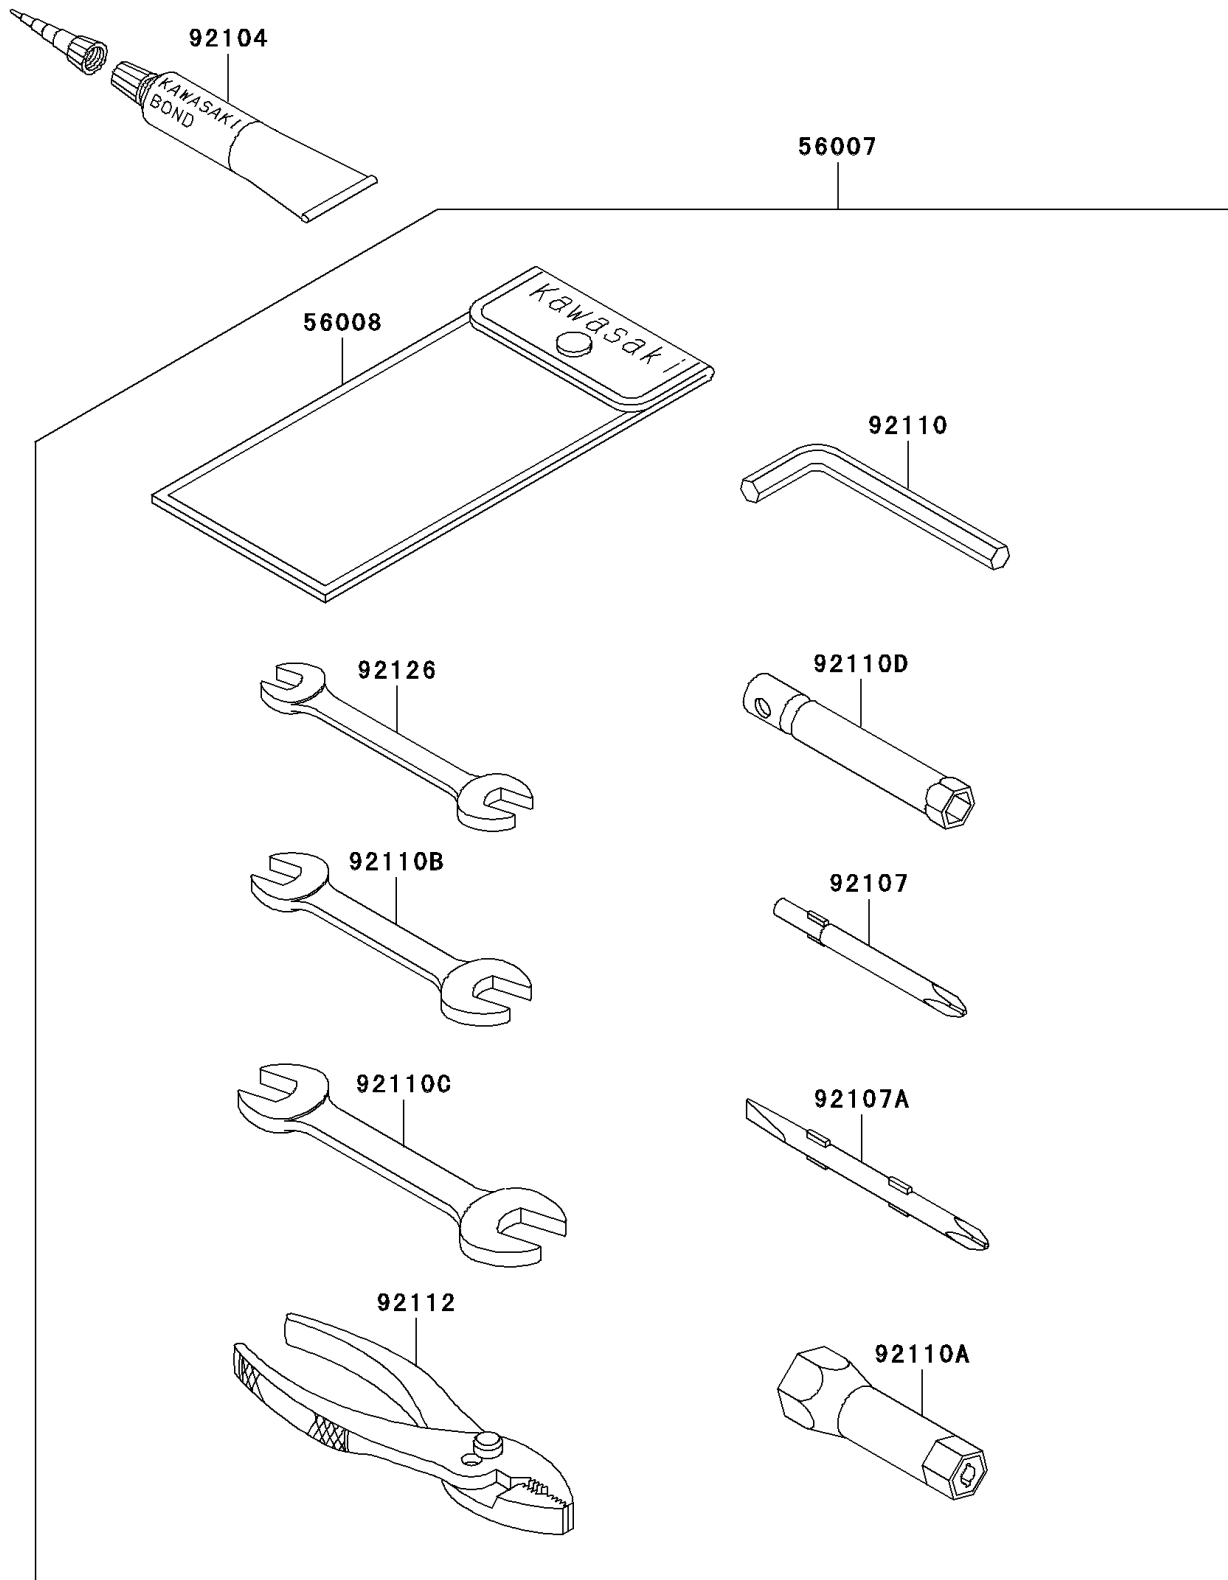

1998 JET SKI® SXi Pro PARTS DIAGRAM

Owner's Tools

F3182

1998 JET SKI® SXi Pro PARTS LIST

Owner's Tools

ITEM NAME	PART NUMBER	QUANTITY
TOOL-KIT (Ref # 56007)	56007-3711	1
BAG,TOOL (Ref # 56008)	56008-006	1
GASKET-LIQUID,TUBE,100G,SILVER (Ref # 92104)	92104-002	1
TOOL-DRIVER,#3PHILLIPS (Ref # 92107)	92107-005	1
TOOL-DRIVER,#2PHILLIPS&SLOT (Ref # 92107A)	92107-1051	1
TOOL-WRENCH,ALLEN,5MM (Ref # 92110)	92110-1015	1
TOOL-WRENCH,BOX,21MM (Ref # 92110A)	92110-1113	1
TOOL-WRENCH,OPEN END,10X12 (Ref # 92110B)	92110-1152	1
TOOL-WRENCH,OPEN END,14X17 (Ref # 92110C)	92110-1153	1
TOOL-WRENCH,BOX,10MM (Ref # 92110D)	92110-1156	1
TOOL-PLIERS (Ref # 92112)	92112-1001	1
TOOL-WRENCH,OPEN END,8X10 (Ref # 92126)	92126-004	1