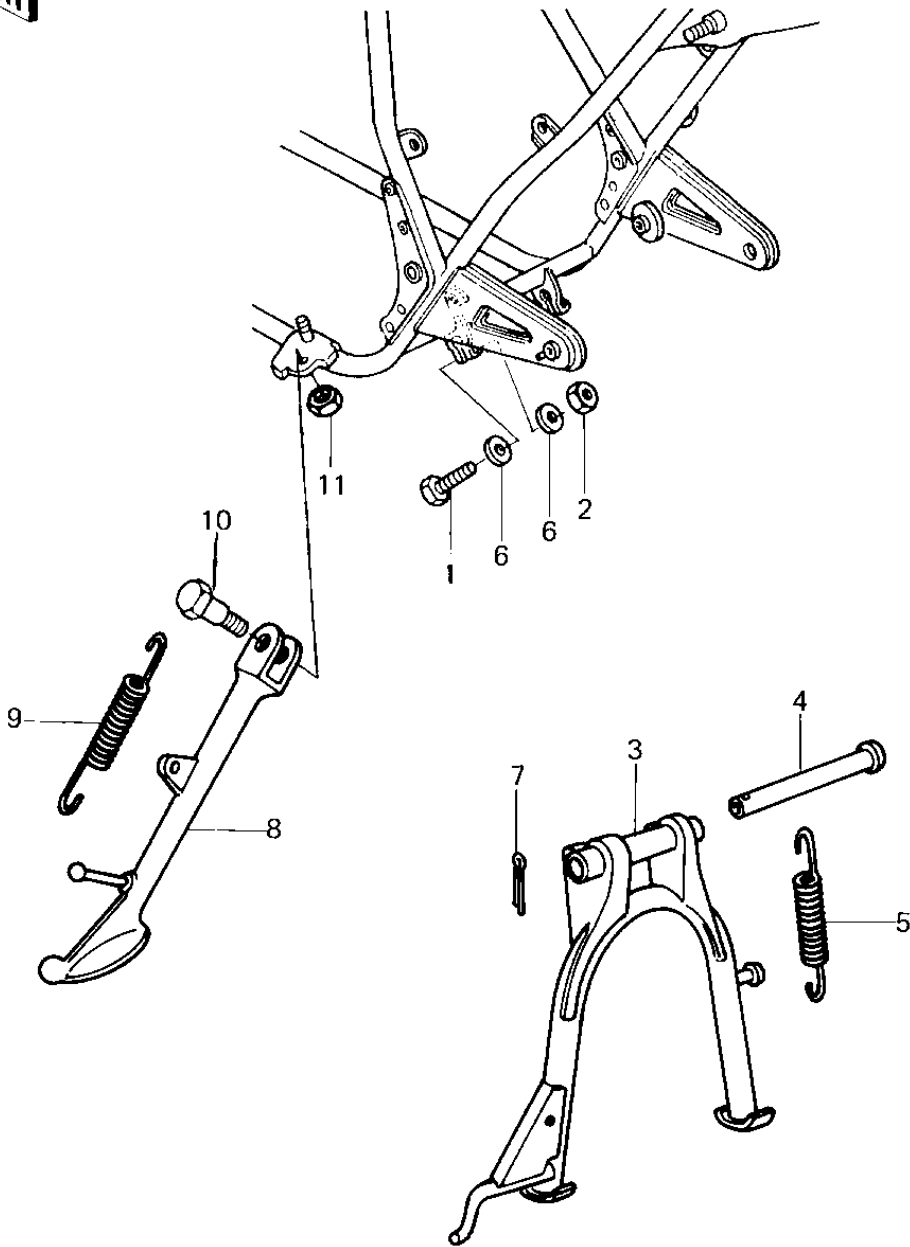

## 1980 650 LTD PARTS DIAGRAM

STANDS

## 1980 650 LTD PARTS LIST

### STANDS

ITEM NAME	PART NUMBER	QUANTITY
BOLT (Ref # 1)	92001-1578	1
NUT,8MM (Ref # 2)	311B0800	1
STAND-MAIN (Ref # 3)	34011-1003	1
SHAFT,MAIN STAND (Ref # 4)	34019-015	1
SPRING,MAIN STAND (Ref # 5)	34023-016	1
WASHER PLAIN 8MM (Ref # 6)	410B0800	1
PIN COTTER 3.0X30 (Ref # 7)	550D3030	1
STAND-SIDE (Ref # 8)	34024-1103	1
SPRING,SIDE STAND (Ref # 9)	34025-005	1
BOLT-SIDE STAND (Ref # 10)	92003-079	1
NUT,LOCK,10MM (Ref # 11)	92019-021	1