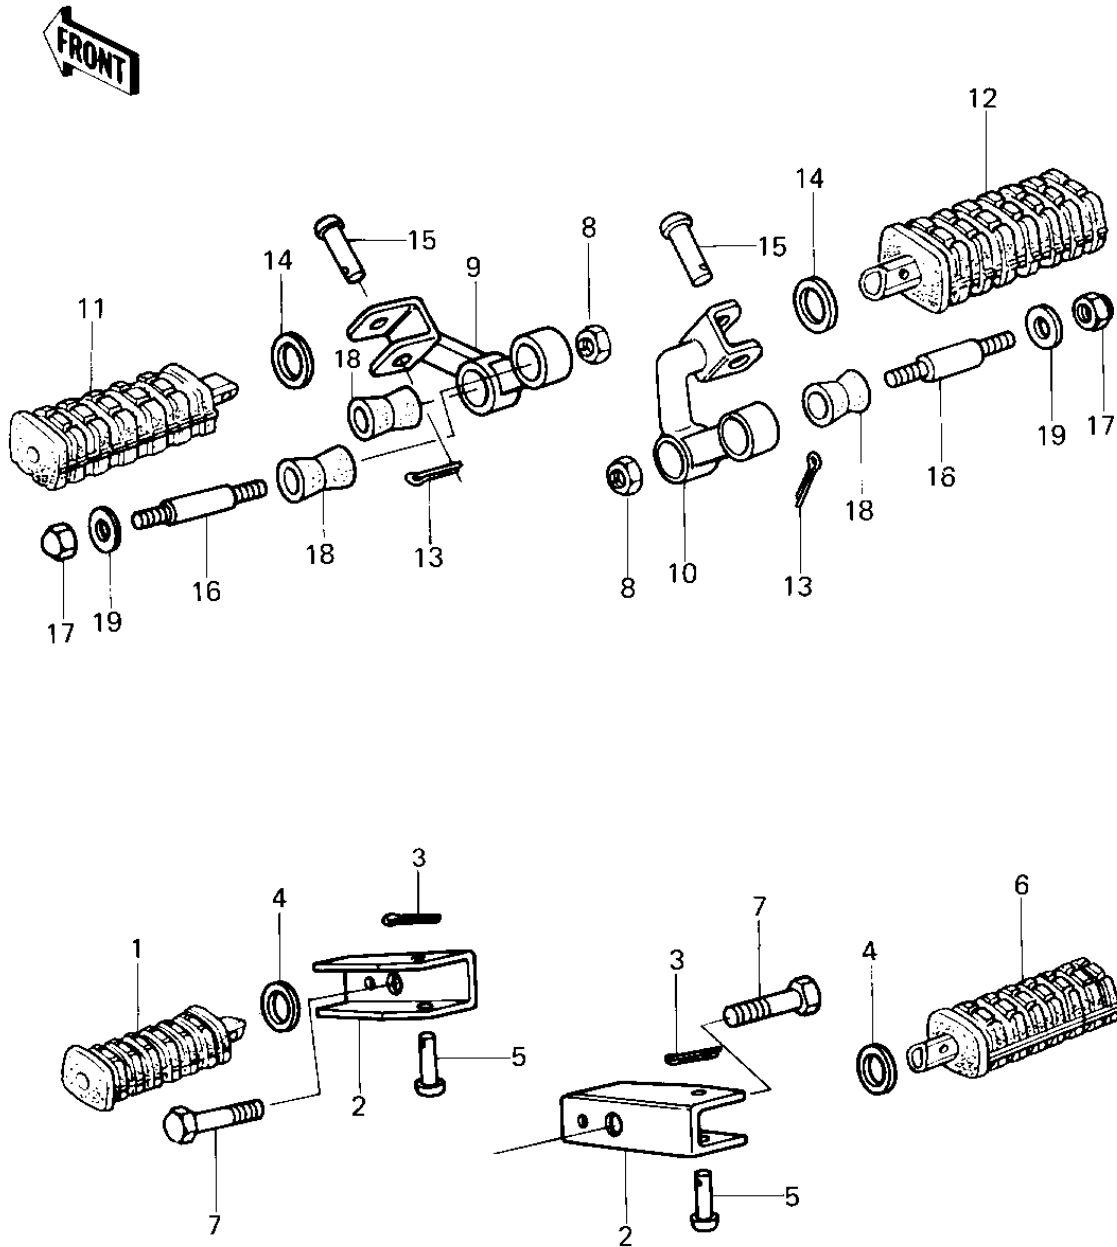

1980 650 LTD PARTS DIAGRAM

FOOTRESTS

1980 650 LTD PARTS LIST

FOOTRESTS

ITEM NAME	PART NUMBER	QUANTITY
STEP,FOOTREST,REAR,LH (Ref # 1)	34028-1009	1
BRACKET,REAR FOOTREST (Ref # 2)	34036-002	1
PIN,COTTER,2.0X12 (Ref # 3)	550D2012	1
WASHER-PLAIN (Ref # 4)	92022-181	1
PIN (Ref # 5)	92043-1464	1
STEP,FOOTREST,REAR,RH (Ref # 6)	34028-1010	1
BOLT,HEX HEAD,10X40 (Ref # 7)	92003-213	1
NUT 10MM (Ref # 8)	315B1000	1
HOLDER,STEP,L.H. (Ref # 9)	34003-1012	1
HOLDER,STEP,R.H. (Ref # 10)	34003-1015	1
STEP,FOOTREST,FRONT,L (Ref # 11)	34028-1007	1
STEP,FOOTREST,FRONT,R (Ref # 12)	34028-1008	1
PIN COTTER 2.5X16 (Ref # 13)	550D2516	1
WASHER,PLAIN (Ref # 14)	92022-250	1
PIN-FOOTREST BAR FIT (Ref # 15)	92043-080	1
STUD,FOOTREST BAR FIT (Ref # 16)	92004-048	1
NUT,CAP AND LOCK,8MM (Ref # 17)	92019-013	1
DAMPER RUBBER,FOOTRES (Ref # 18)	92075-293	1
CAP,FOOTRESTBAR (Ref # 19)	92102-010	1