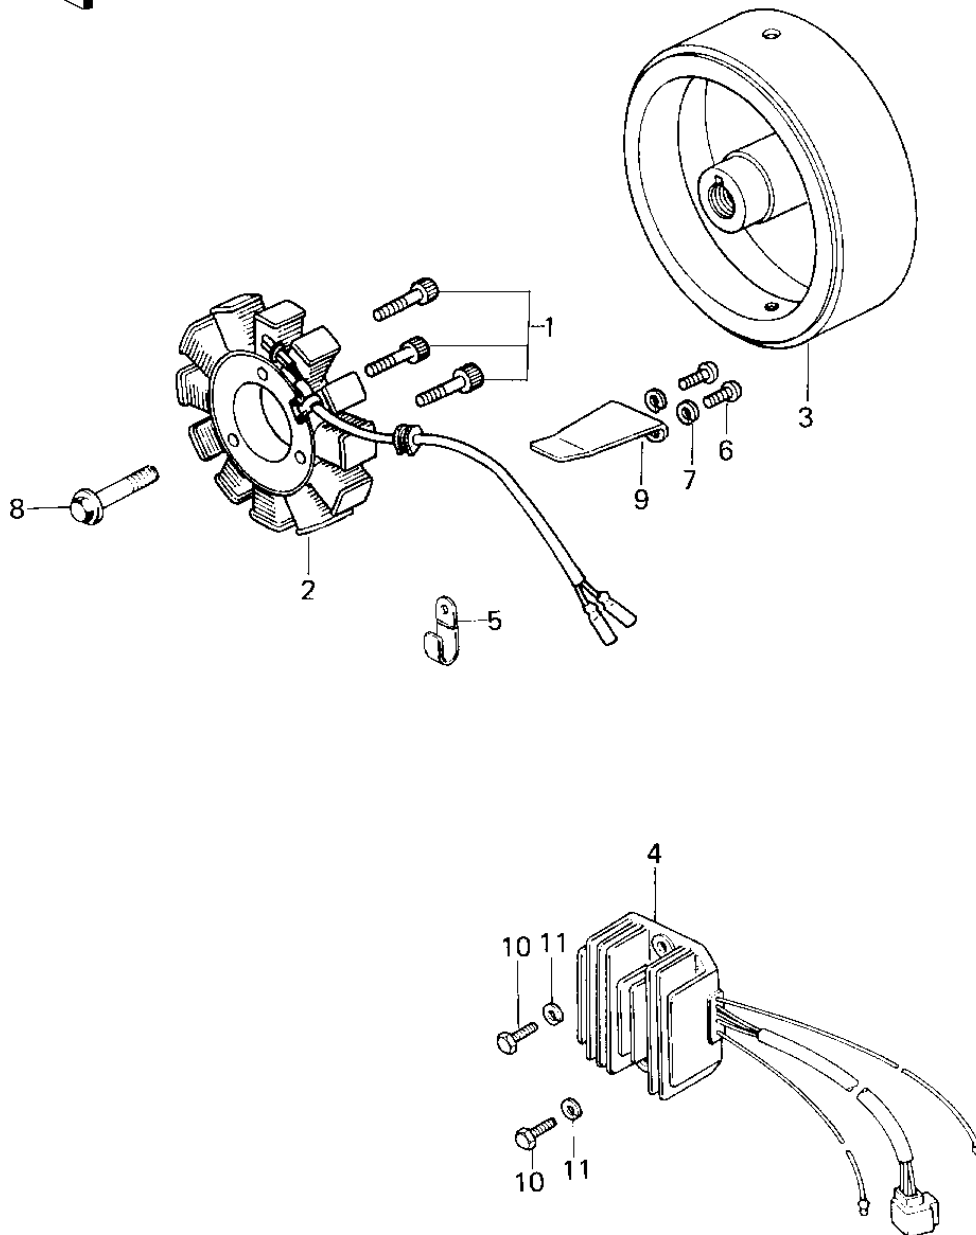

## 1980 650 LTD PARTS DIAGRAM

GENERATOR/REGULATOR

## 1980 650 LTD PARTS LIST

### GENERATOR/REGULATOR

ITEM NAME	PART NUMBER	QUANTITY
BOLT-SOCKET,5X30 (Ref # 1)	120P0530	1
STATOR (Ref # 2)	21003-1005	1
FLYWHEEL (Ref # 3)	21050-1003	1
REGULATOR,VOLTAGE (Ref # 4)	21066-1014	1
CLAMP,WIRING HARNESS (Ref # 5)	21126-008	1
SCREW PAN HEAD 5X12 (Ref # 6)	220B0512	1
WASHER SPRING 5MM (Ref # 7)	461F0500	1
BOLT,10X40 (Ref # 8)	92001-1201	1
CLAMP,GENERATOR WIRE (Ref # 9)	92037-1122	1
BOLT-UPSET,6X16 (Ref # 10)	112G0616	1
WASHER SPRING 6MM (Ref # 11)	461F0600	1