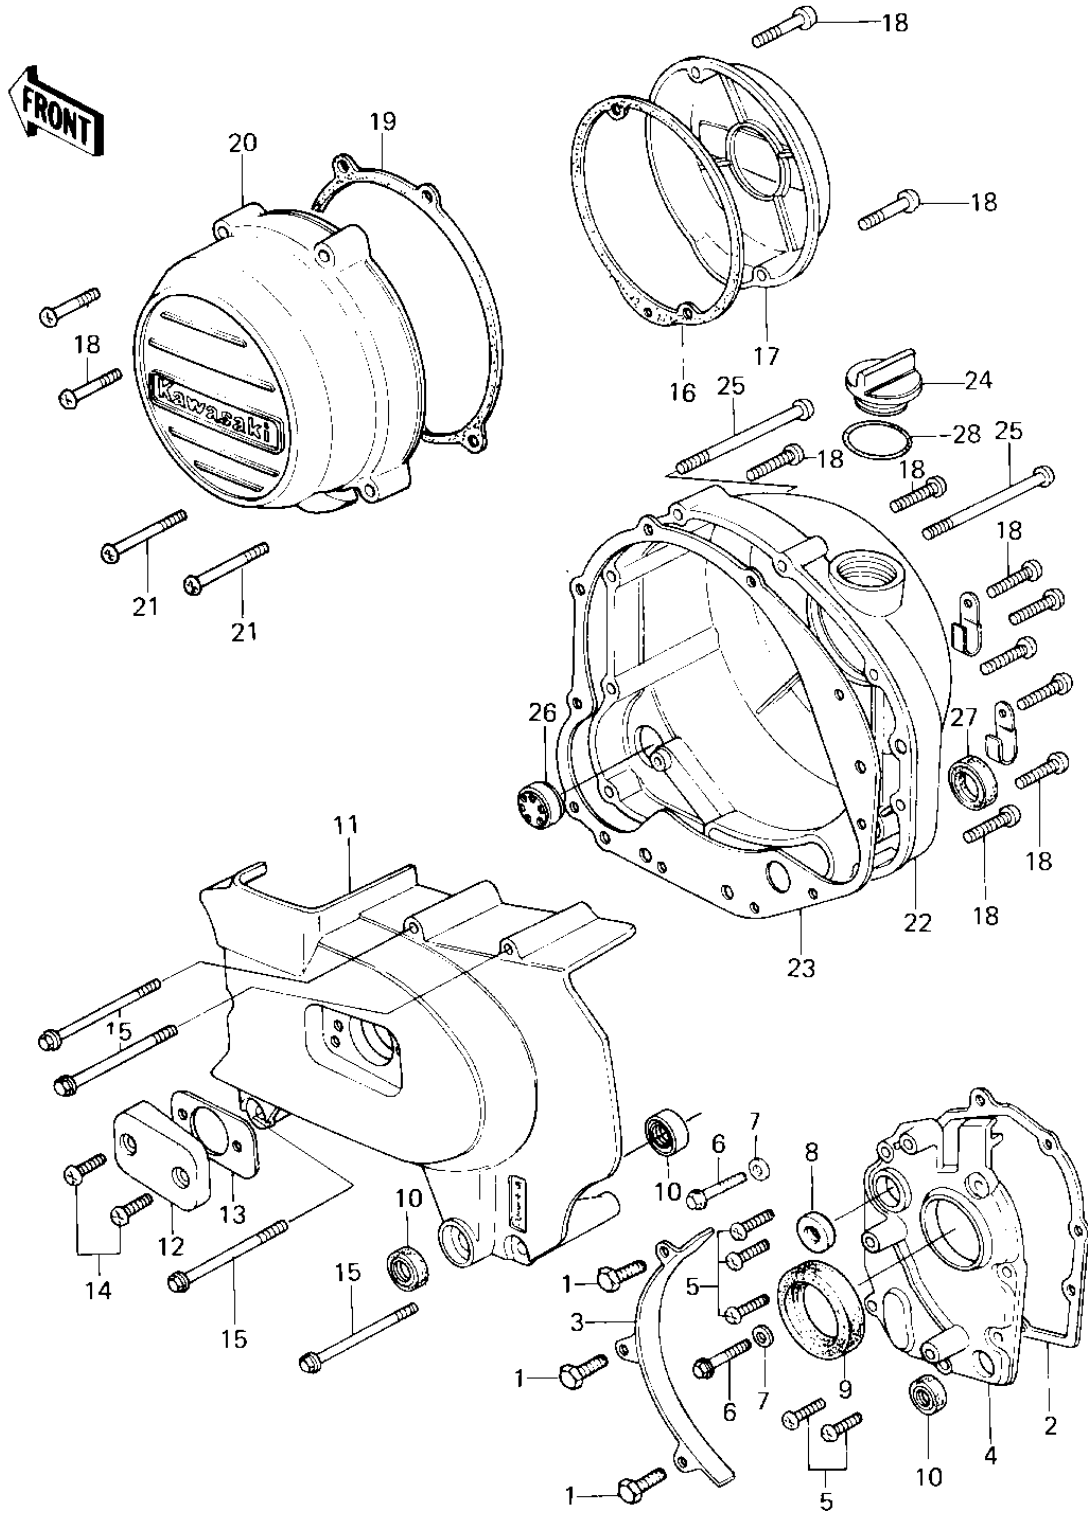

## 1980 650 LTD PARTS DIAGRAM

ENGINE COVERS

## 1980 650 LTD PARTS LIST

### ENGINE COVERS

ITEM NAME	PART NUMBER	QUANTITY
BOLT-UPSET 6X14 (Ref # 1)	112B0614	1
GASKET,TRANSMISSION C (Ref # 2)	11060-1056	1
GUIDE,CHAIN (Ref # 3)	12053-1006	1
COVER,MISSION (Ref # 4)	14024-011	1
SCREW PAN HEAD 6X20 (Ref # 5)	220B0620	1
BOLT,HEX HEAD,6X35 (Ref # 6)	92001-164	1
WASHER OIL PUMP BANJO (Ref # 7)	92022-077	1
OIL SEAL,TC7187 (Ref # 8)	92050-048	1
OIL SEAL,SD-8187 (Ref # 8)	92049-1017	1
OIL SEAL SC325210 (Ref # 9)	92050-024	1
OIL SEAL,TB13225.5 (Ref # 10)	92051-005	1
COVER,ENG SPROCKT,BUF (Ref # 11)	14026-035-80	1
COVER,CLUTCH ADJUSTNG (Ref # 12)	14028-006-80	1
GASKET,CLUTCH ADJ CAP (Ref # 13)	14049-004	1
SCREW PAN HEAD 6X18 (Ref # 14)	220B0618	1
BOLT-FLANGED,6X70 (Ref # 15)	130G0670	1
GASKET,PULSING COIL C (Ref # 16)	11060-1053	1
CAP,CONTACT BREAKER (Ref # 17)	11012-1098	1
SCREW PAN HEAD 6X30 (Ref # 18)	220B0630	1
GASKET,GENERATOR COVE (Ref # 19)	11009-1987	1
COVER,GENERATOR (Ref # 20)	14031-1040	1
SCREW PAN HEAD 6X40 (Ref # 21)	220B0640	1
COVER,R.H.ENG,BUFF FN (Ref # 22)	14032-117-80	1
GASKET,R.H.ENG COVER (Ref # 23)	14046-035	1
PLUG,OIL FILLER (Ref # 24)	16115-013	1
SCREW PAN HEAD 6X80 (Ref # 25)	220B0680	1
GAUGE,OIL LEVEL (Ref # 26)	52015-004	1
OIL SEAL SB20285 (Ref # 27)	92049-012	1
"O" RING,31MM (Ref # 28)	92055-049	1