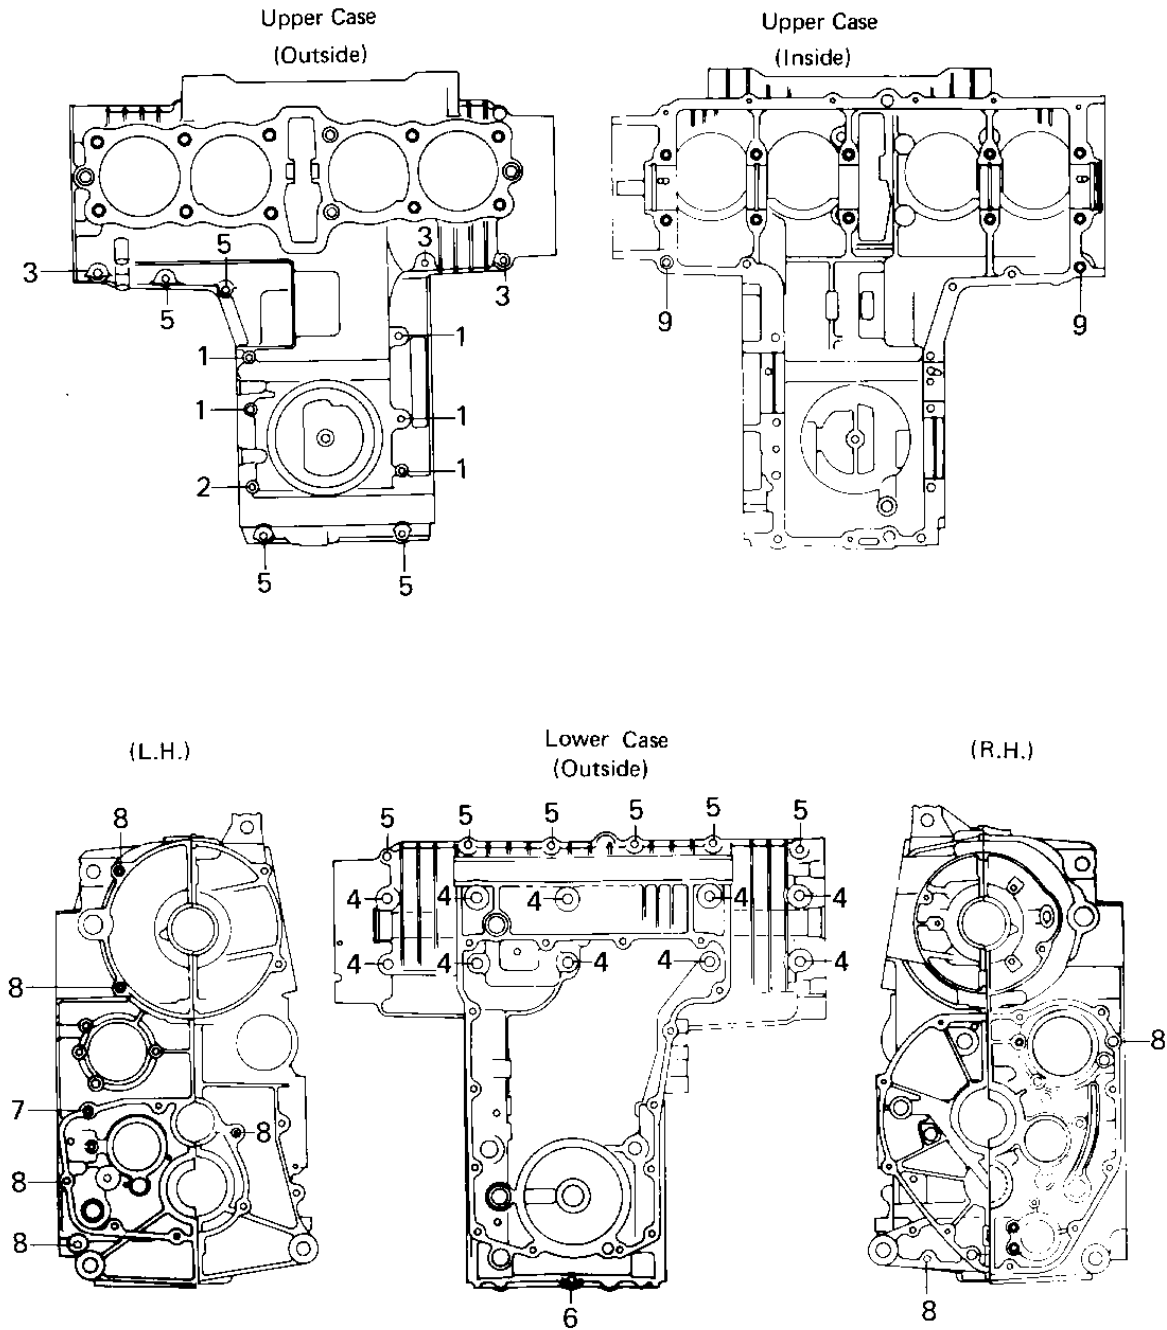

1980 650 LTD PARTS DIAGRAM

CRANKCASE BOLT & STUD PATTERN

1980 650 LTD PARTS LIST

CRANKCASE BOLT & STUD PATTERN

ITEM NAME	PART NUMBER	QUANTITY
BOLT,HEX HEAD,6X99 (Ref # 1)	92003-111	1
BOLT,HEX HEAD,6X116 (Ref # 2)	92003-113	1
BOLT-FLANGED,6X48 (Ref # 3)	92003-179	2
BOLT-FLANGED,8X95 (Ref # 4)	130P0895	1
BOLT-FLANGED,6X41 (Ref # 5)	92003-109	2
BOLT,6X105 (Ref # 6)	92003-194	1
PIN,DOWEL,6X14 (Ref # 7)	551A0614	1
PIN-DOWEL,8X14 (Ref # 8)	92042-007	1
PIN, DOWEL, 8.2X10X14 (Ref # 9)	92043-1037	1