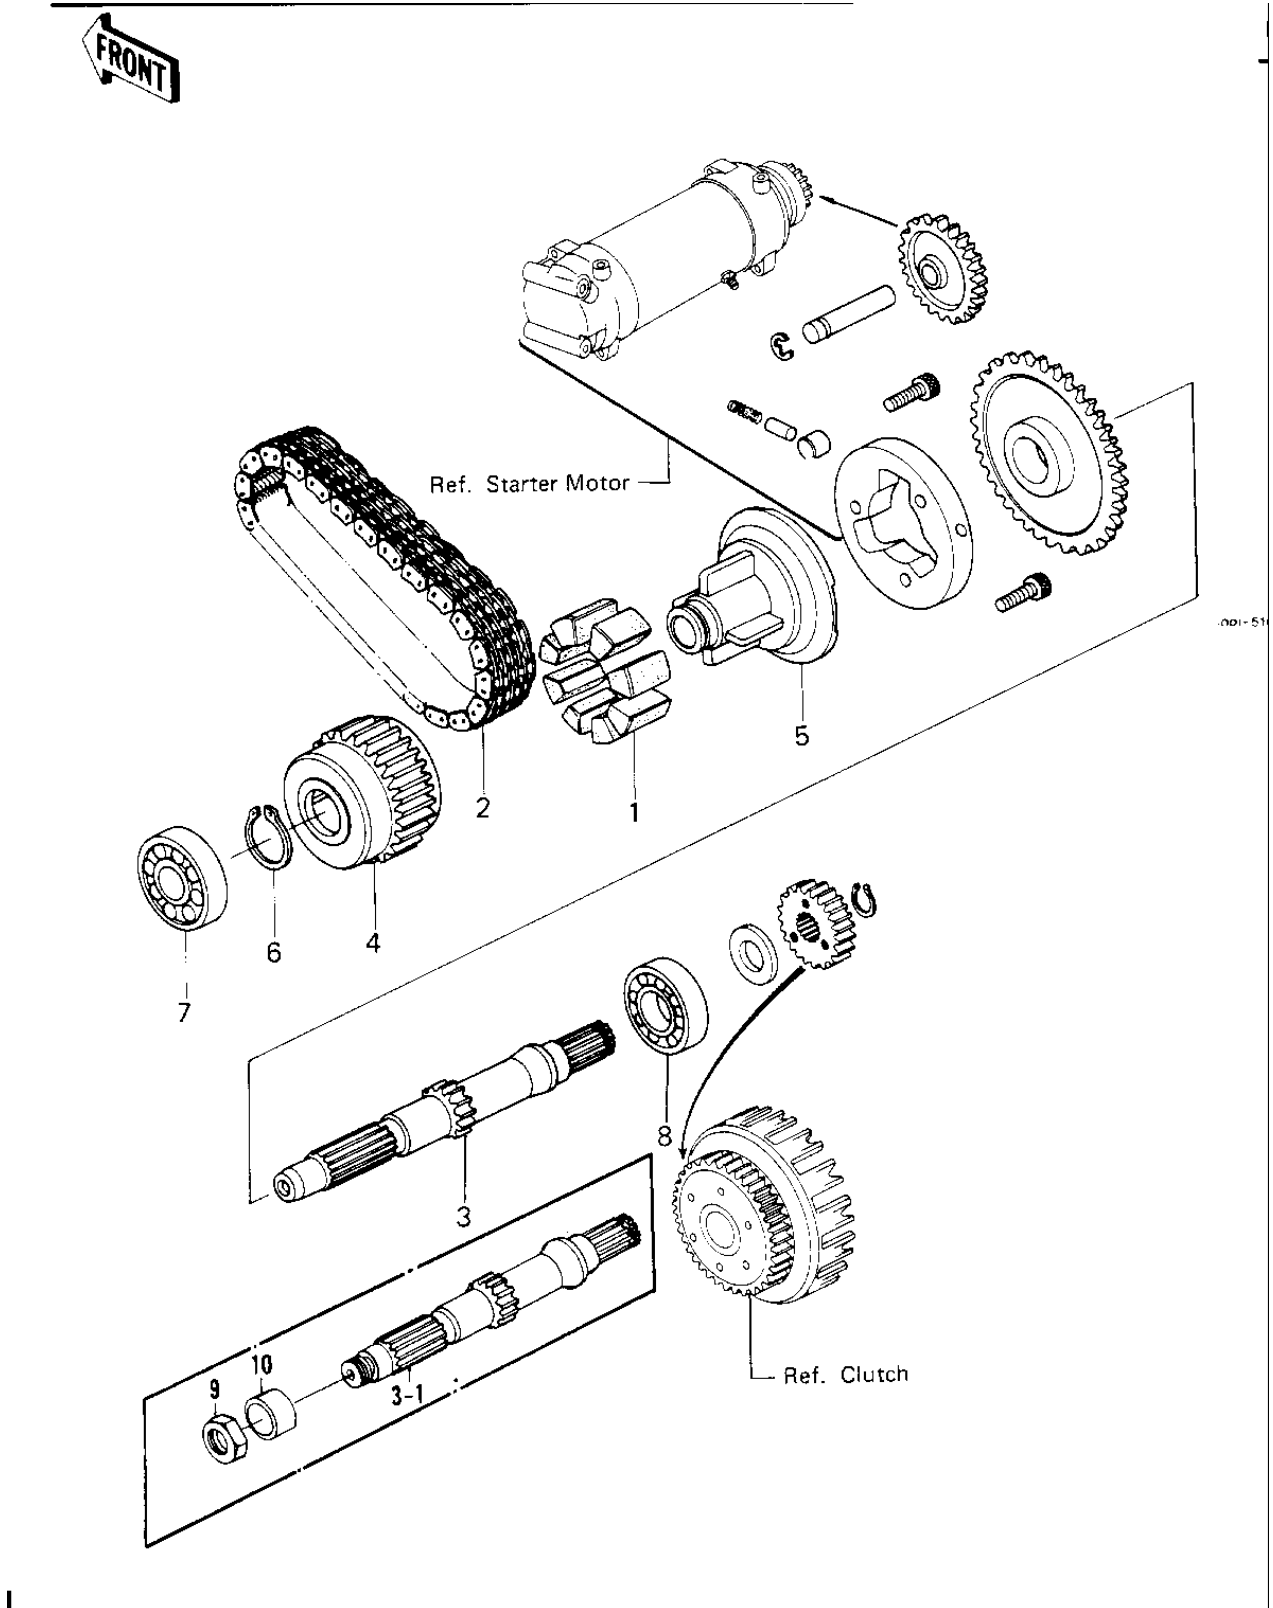

1980 650 LTD PARTS DIAGRAM

SECONDARY SHAFT

1980 650 LTD PARTS LIST

SECONDARY SHAFT

| ITEM NAME | PART NUMBER | QUANTITY |
|-------------------------------------|-------------|----------|
| UNAVAILABLE IN PRICE BOOK (Ref # 1) | 13096-029 | 1 |
| CHAIN,PRIMARY 52L (Ref # 2) | 13122-007 | 1 |
| SHAFT,SECONDARY (Ref # 3) | 13127-054 | 1 |
| SHAFT,SECONDARY (Ref # 3-1) | 13127-1019 | 1 |
| COUPLING,OUTER (Ref # 4) | 13252-001 | 1 |
| COUPLING,INNER (Ref # 5) | 13253-001 | 1 |
| CIRCLIP 28MM (Ref # 6) | 480J2800 | 1 |
| BEARING BALL #6304 (Ref # 7) | 601B6304 | 1 |
| BEARING BALL #6205 (Ref # 7) | 601B6205 | 1 |
| BEARING BALL #6305 (Ref # 8) | 601B6305 | 1 |
| NUT 18MM (Ref # 9) | 92015-019 | 1 |
| BUSHING,SECONDARY (Ref # 10) | 92028-1037 | 1 |