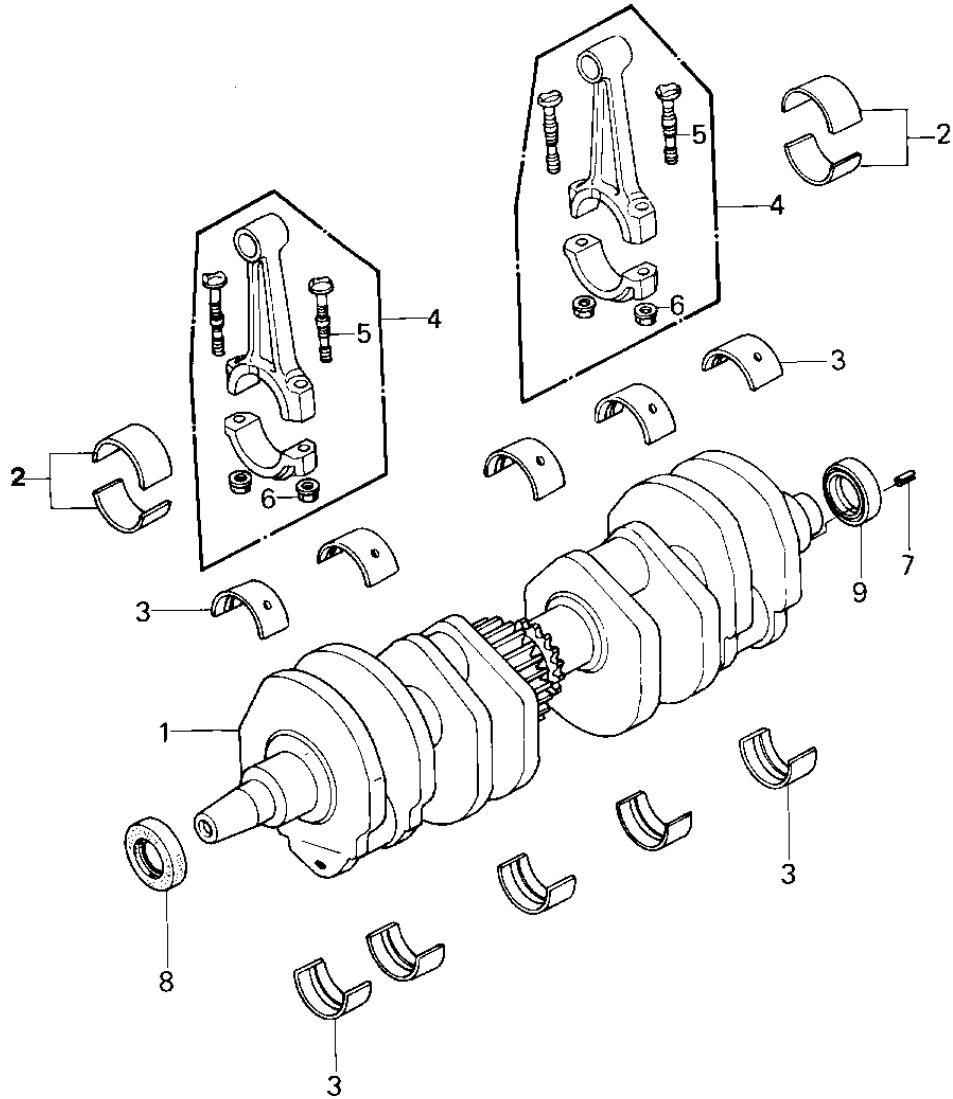

1980 650 LTD PARTS DIAGRAM

CRANKSHAFT

1980 650 LTD PARTS LIST

CRANKSHAFT

ITEM NAME	PART NUMBER	QUANTITY
CRANKSHAFT ASSY (Ref # 1)	13037-069	1
METAL,CONNECT ROD BRG (Ref # 2)	13034-050	1
METAL,CONNECT ROD BRG (Ref # 2)	13034-051	1
METAL,CONNECT ROD BRG (Ref # 2)	13034-052	1
BUSHING,CRANKSHAFT (Ref # 3)	92028-1100	1
BUSHING,CRANKSHAFT (Ref # 3)	92028-1101	2
BUSHING,CRANKSHAFT (Ref # 3)	92028-1102	2
CONNECTING ROD ASSY (Ref # 4)	13251-1003-HH	1
CONNECTING ROD ASSY,J (Ref # 4)	13251-1007-JJ	5
CONNECTING ROD ASSY,K (Ref # 4)	13251-1007-KK	1
BOLT,CONNECTING ROD (Ref # 5)	92001-1793	1
BOLT,CONNECTING ROD,8 (Ref # 5)	92001-1887	1
NUT,CONNECTING ROD (Ref # 6)	92016-060	1
NUT,FLANGED,8MM (Ref # 6)	92015-1311	1
PIN-SPRING,4X8 (Ref # 7)	555A0408	1
OIL SEAL,HSCY22397 (Ref # 8)	92050-080	1
OIL SEAL,HSCY25397 (Ref # 9)	92050-081	1