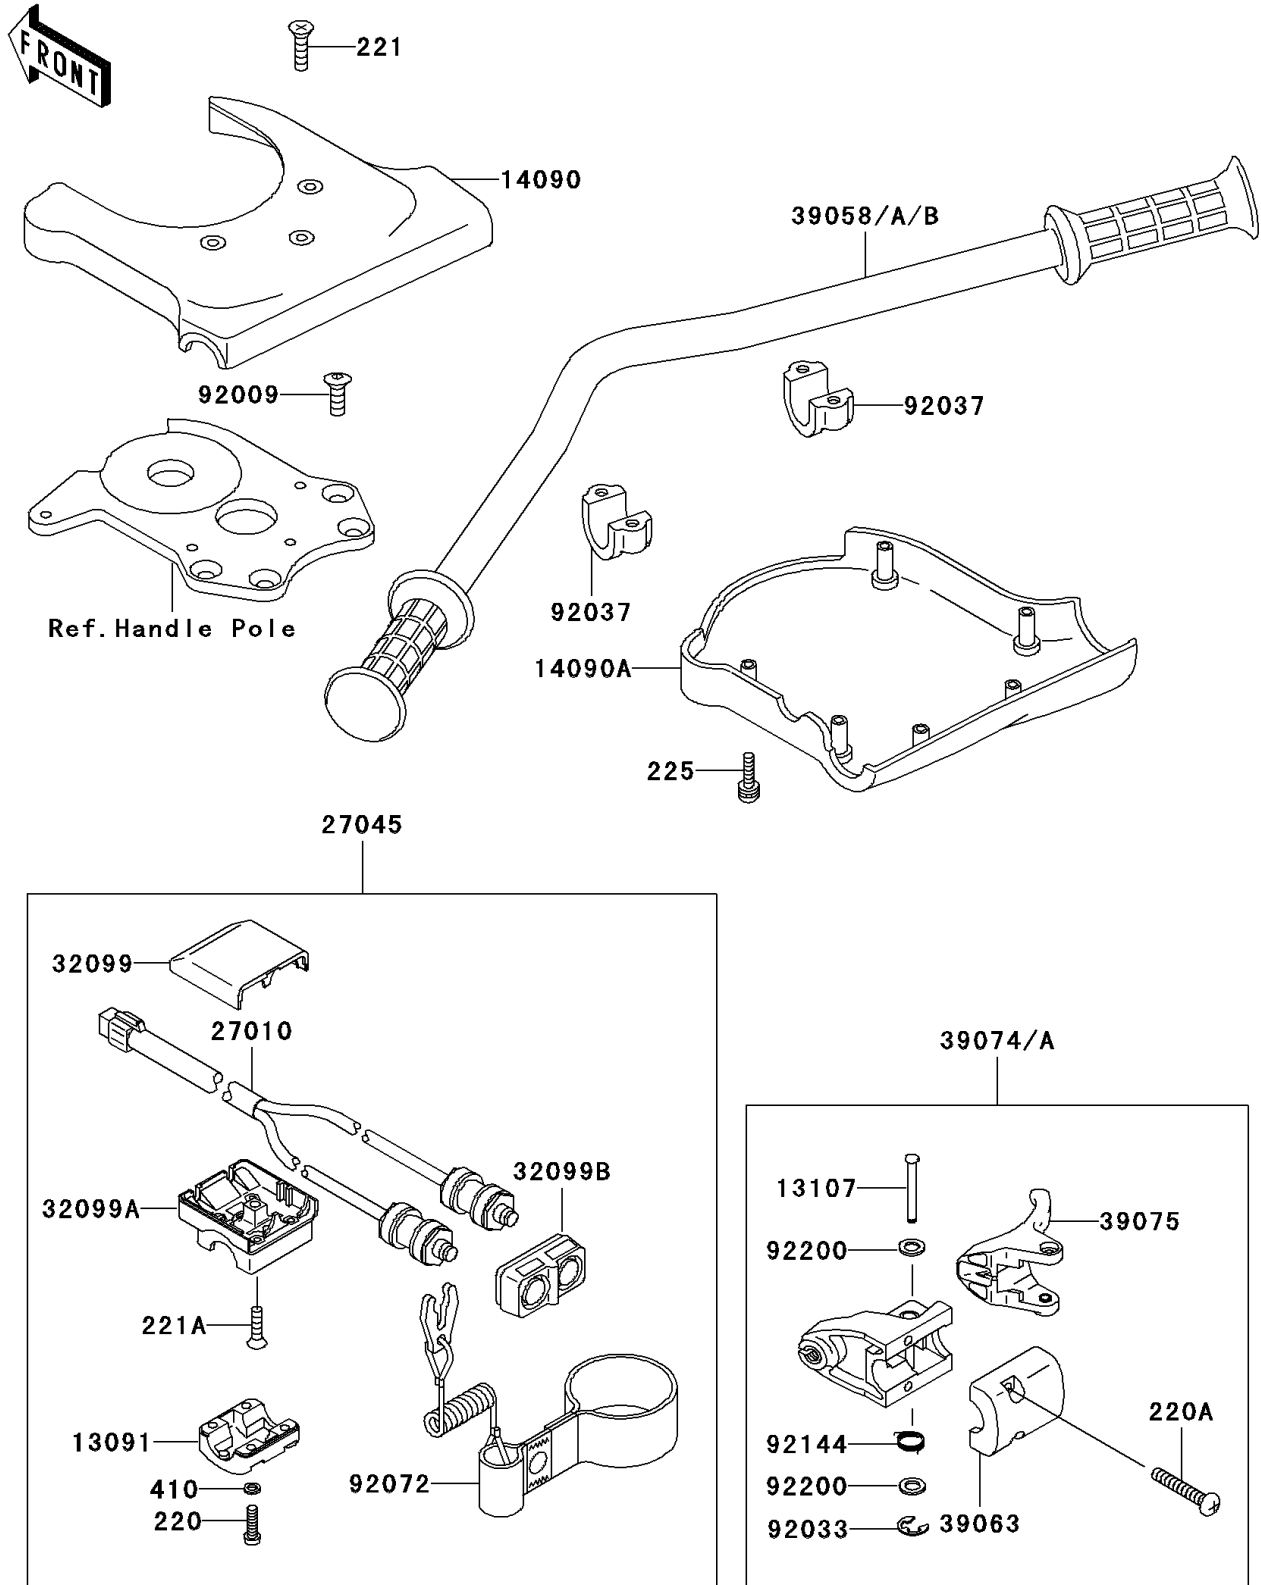

## 1998 JET SKI® SXi Pro PARTS DIAGRAM

Handlebar

F3172

## 1998 JET SKI® SXi Pro PARTS LIST

Handlebar

ITEM NAME	PART NUMBER	QUANTITY
SCREW-PAN-CROS,5X20 (Ref # 220)	220R0520	1
SCREW-PAN-CROS (Ref # 220A)	220R0630	1
SCREW-CSK-CROS,6X16 (Ref # 221)	221R0616	1
SCREW-CSK-CROS,6X25 (Ref # 221A)	221R0625	1
SCREW-PAN-WSP-CROS,5X20 (Ref # 225)	225R0520	1
W-PLAIN-S,5MM (Ref # 410)	410S0500	1
HOLDER,SWITCH (Ref # 13091)	13091-3767	1
SHAFT (Ref # 13107)	13107-3740	1
COVER,HANDLE,UPP,BLACK (Ref # 14090)	14090-3766-MA	1
COVER,HANDLE,LWR,BLACK (Ref # 14090A)	14090-3767-MA	1
SWITCH,STOP&START (Ref # 27010)	27010-3732	1
SWITCH-ASSY,STOP&START (Ref # 27045)	27045-3706	1
CASE,UPP,SWITCH (Ref # 32099)	32099-3764	1
CASE,LWR,SWITCH (Ref # 32099A)	32099-3766	1
CASE,FR,SWITCH (Ref # 32099B)	32099-3809	1
HANDLE-COMP,GRAY (Ref # 39058)	39058-3713-RA	1
HOUSING-CONTROL (Ref # 39063)	39063-3720	1
LEVER-ASSY-THROTTLE (Ref # 39074)	39074-3717	1
LEVER-THROTTLE (Ref # 39075)	39075-3710	1
SCREW,8X22 (Ref # 92009)	92009-3701	1
RING-SNAP (Ref # 92033)	92033-3723	1
CLAMP,HANDLEBAR (Ref # 92037)	92037-503	1
BAND,TETHER SWITCH (Ref # 92072)	92072-3784	1
SPRING (Ref # 92144)	92144-3749	1
WASHER (Ref # 92200)	92200-3738	1